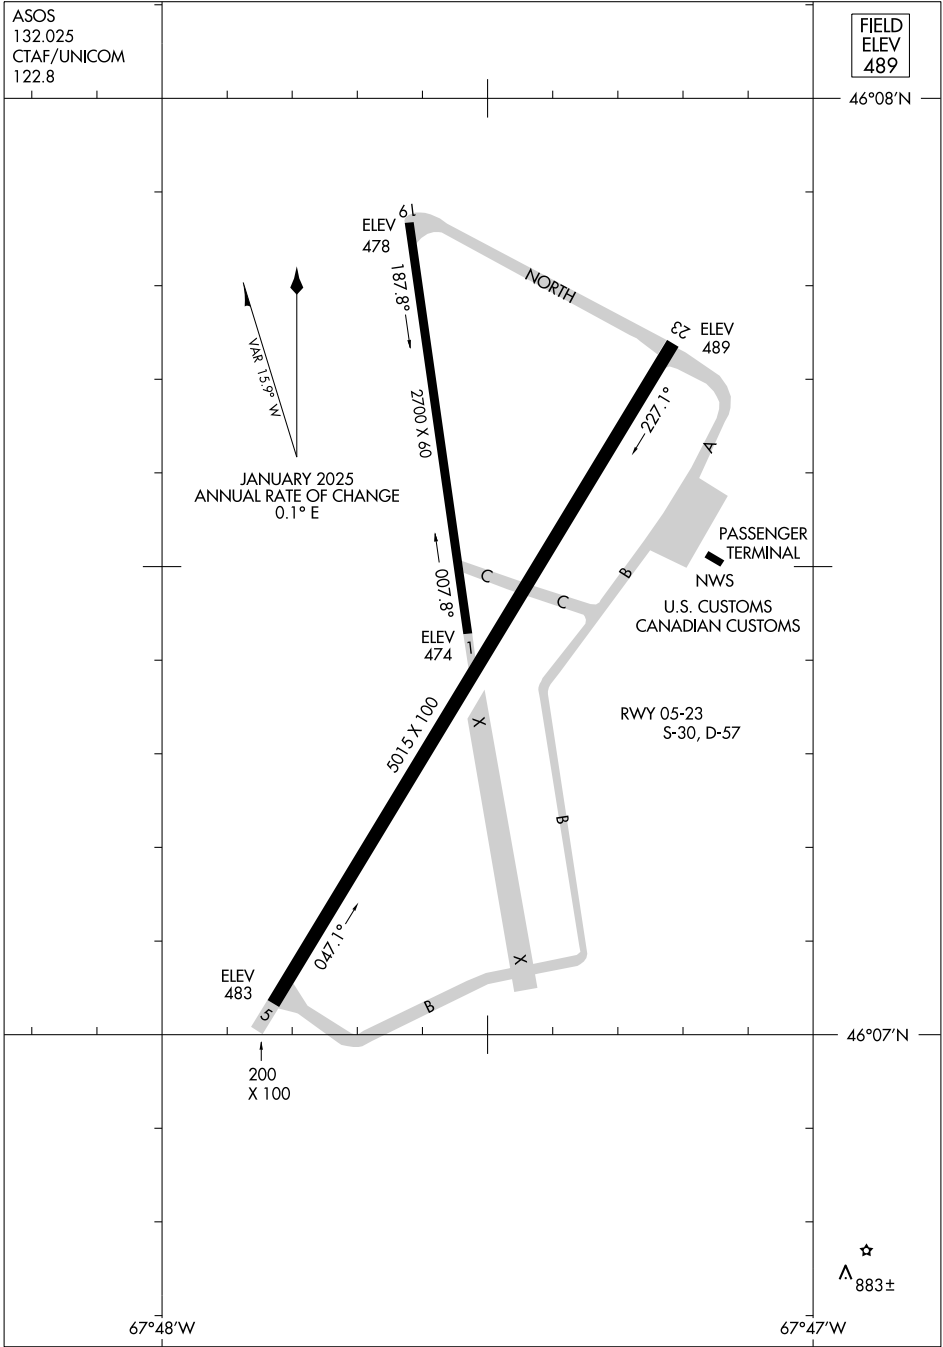

25107

AIRPORT DIAGRAM

AL-196 (FAA)

HOULTON INTL (HUL)
HOULTON, MAINE

ASOS
132.025
CTAF/UNICOM
122.8

FIELD
ELEV
489

NE-1, 15 MAY 2025 to 12 JUN 2025

NE-1, 15 MAY 2025 to 12 JUN 2025

AIRPORT DIAGRAM

25107

HOULTON, MAINE
HOULTON INTL (HUL)