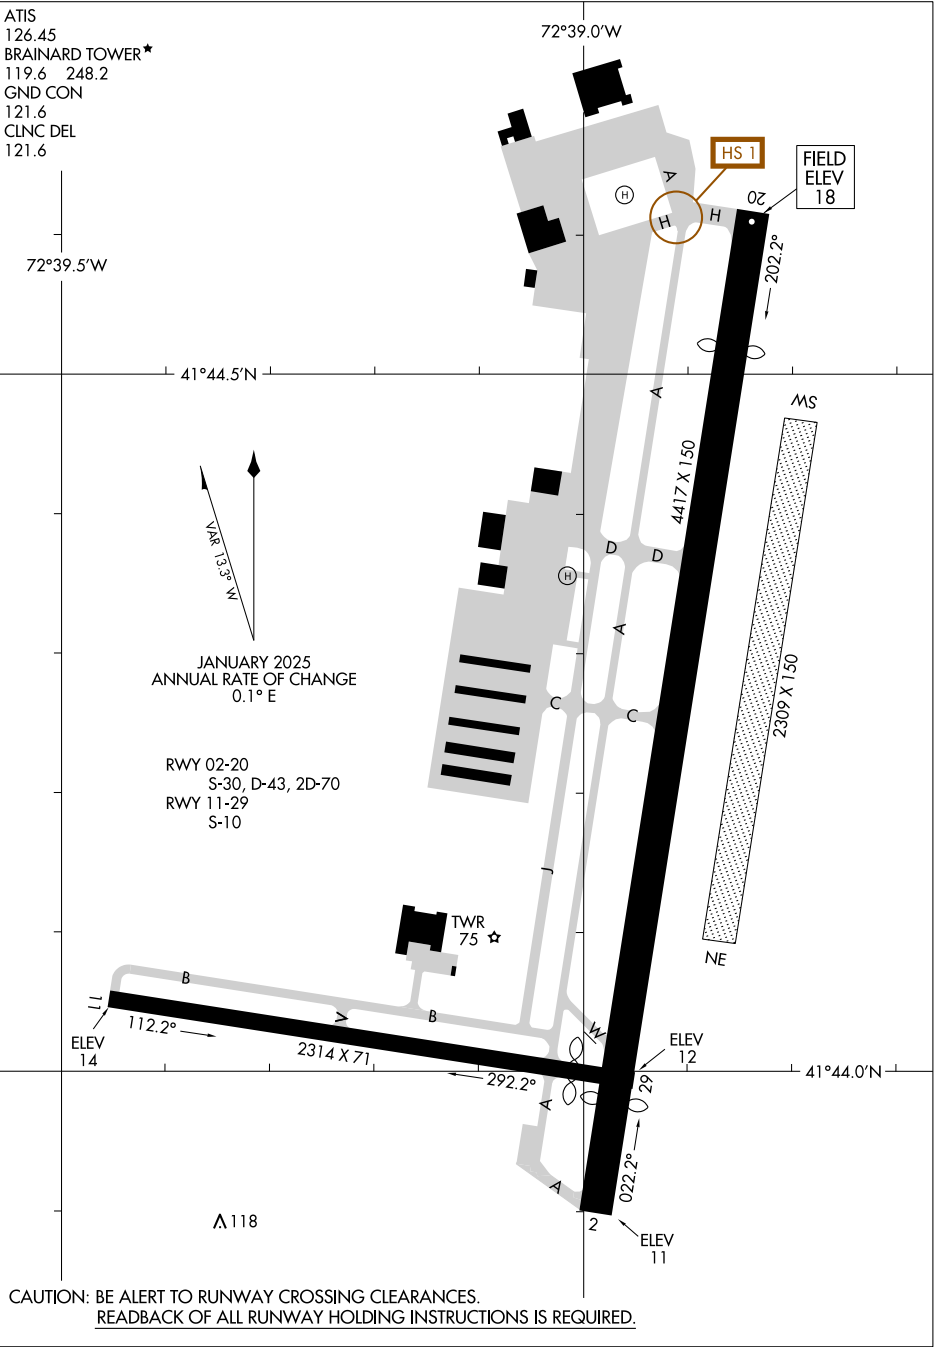

25107

AIRPORT DIAGRAM

AL-189 (FAA)

HARTFORD-BRAINARD (HFD)
HARTFORD, CONNECTICUT

ATIS
 126.45
 BRAINARD TOWER*
 119.6 248.2
 GND CON
 121.6
 CLNC DEL
 121.6

NE-1, 15 MAY 2025 to 12 JUN 2025

NE-1, 15 MAY 2025 to 12 JUN 2025

CAUTION: BE ALERT TO RUNWAY CROSSING CLEARANCES.
 READBACK OF ALL RUNWAY HOLDING INSTRUCTIONS IS REQUIRED.

AIRPORT DIAGRAM

25107

HARTFORD, CONNECTICUT
HARTFORD-BRAINARD (HFD)