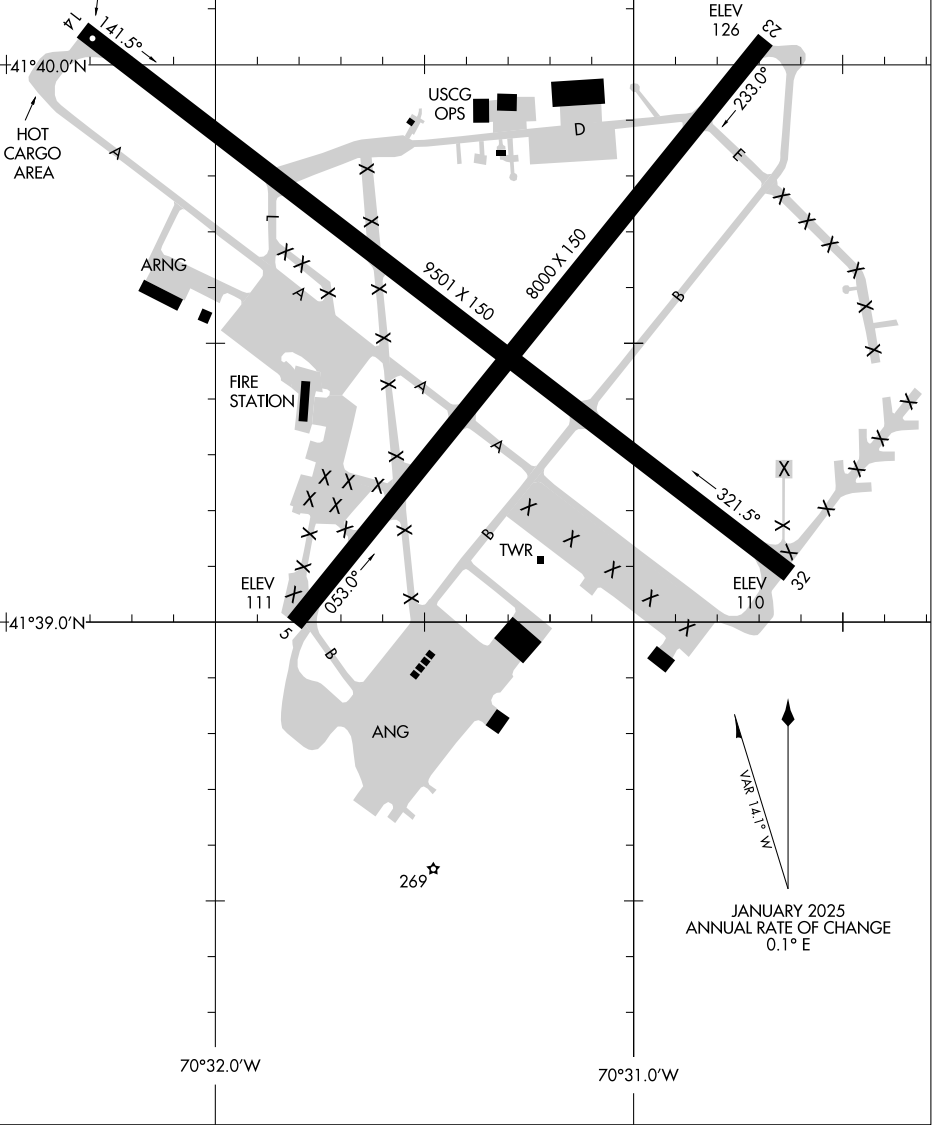

25107

AIRPORT DIAGRAM

CAPE COD COAST GUARD AIR STATION (F/MH)
AL-10362 (FAA) FALMOUTH, MASSACHUSETTS

ATIS
120.475 236.825
COAST GUARD TOWER
128.425 291.1
GND CON
124.15 275.8

**CAUTION: BE ALERT TO RUNWAY CROSSING CLEARANCES.
READBACK OF ALL RUNWAY HOLDING INSTRUCTIONS IS REQUIRED.**

RWY 05-23
PCN 33 F/A/W/T
RWY 14-32
PCN 26 F/A/W/T

FIELD
ELEV
130

NE-1, 15 MAY 2025 to 12 JUN 2025

NE-1, 15 MAY 2025 to 12 JUN 2025