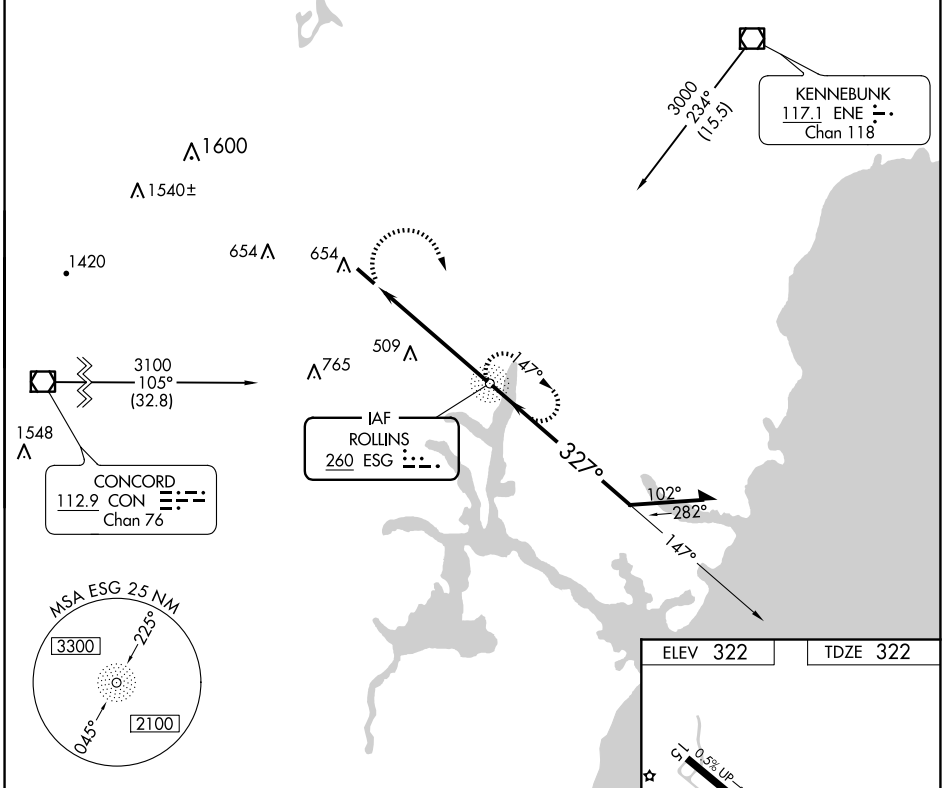

NDB ESG	APP CRS	Rwy Idg	4201
260	327°	TDZE	322
		Apt Elev	322

NDB RWY 33

SKYHAVEN (D.A.W)

	ODALS 	MISSED APPROACH: Climbing right turn to 1900 direct ESG NDB and hold.
--	-----------	---

ASOS 135.275	BOSTON APP CON 125.05 269.4	UNICOM 122.7 (CTAF)
------------------------	---------------------------------------	-------------------------------

NE-1, 15 MAY 2025 to 12 JUN 2025

NE-1, 15 MAY 2025 to 12 JUN 2025

ELEV	322	TDZE	322
------	-----	------	-----

REIL Rwy 15

MIRL Rwy 15-33

FAF to MAP 5.5 NM

Knots	60	90	120	150	180
Min:Sec	5:30	3:40	2:45	2:12	1:50