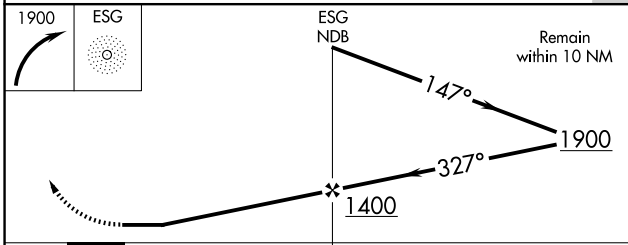

ELEV	322	TDZE	322

REIL Rwy 15

MIRL Rwy 15-33

FAF to MAP 5.5 NM

Knots	60	90	120	150	180
Min:Sec	5:30	3:40	2:45	2:12	1:50