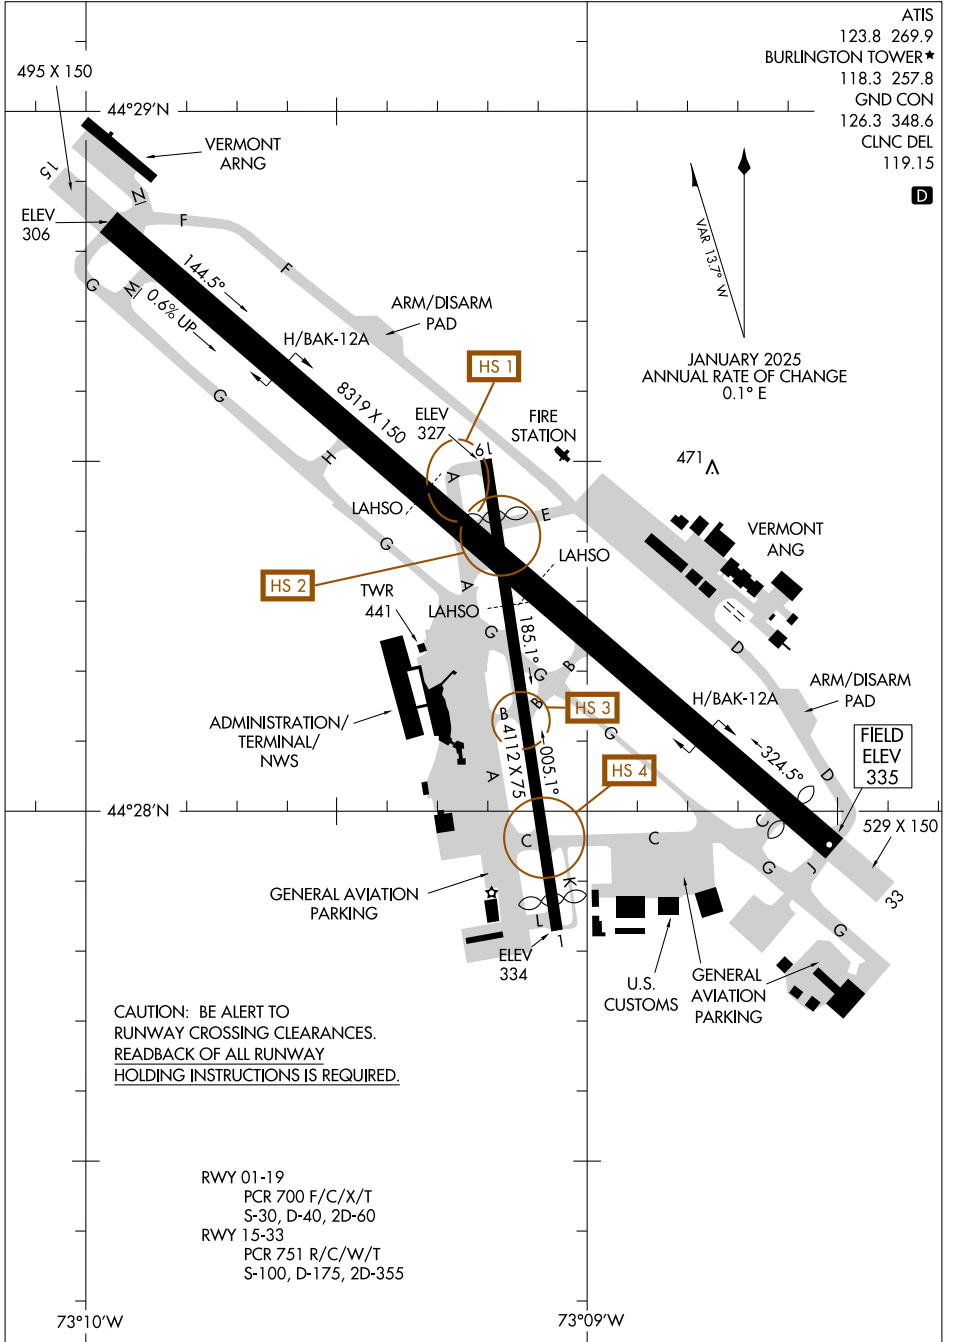

25107  
**AIRPORT DIAGRAM**

**PATRICK LEAHY BURLINGTON INTL (BT'V)**  
 BURLINGTON, VERMONT

AL-70 (FAA)

ATIS  
 123.8 269.9  
 BURLINGTON TOWER★  
 118.3 257.8  
 GND CON  
 126.3 348.6  
 CLNC DEL  
 119.15

**D**

NE-1, 15 MAY 2025 to 12 JUN 2025

NE-1, 15 MAY 2025 to 12 JUN 2025

**AIRPORT DIAGRAM**  
 25107

**PATRICK LEAHY BURLINGTON INTL (BT'V)**  
 BURLINGTON, VERMONT