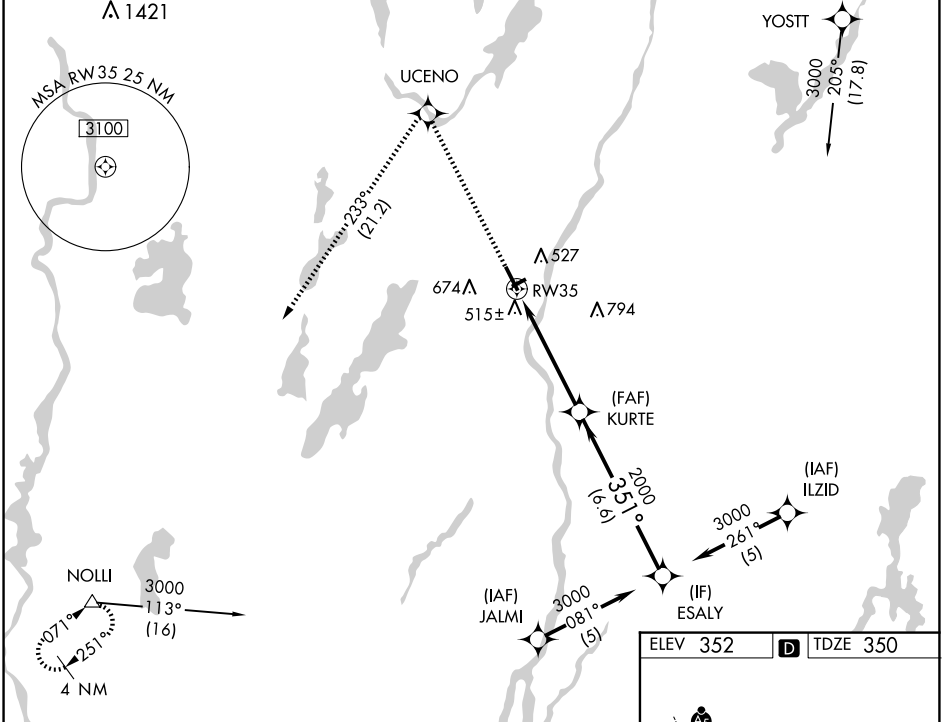

WAAS CH 70406 W35A	APP CRS 351°	Rwy Idg TDZE Apt Elev	5002 350 352
--	------------------------	-----------------------------	---

RNAV (GPS) RWY 35

AUGUSTA STATE (AUG)

RNP APCH.	<p>⚠ Circling to Rwy 26 NA at night. Rwy 35 helicopter visibility reduction below $\frac{3}{4}$ SM NA. ⚠ For uncompensated Baro-VNAV systems, LNAV/VNAV NA below -15°C or above 54°C.</p>	MISSED APPROACH: Climb to 3000 direct UCENO and left turn on track 233° to NOLLI and hold.
-----------	---	--

ASOS 118.325	PORTLAND APP CON * 128.35 299.2	CLNC DEL 119.95 299.2	UNICOM 123.0 (CTAF)
------------------------	---	---------------------------------	-------------------------------

NE-1, 15 MAY 2025 to 12 JUN 2025

NE-1, 15 MAY 2025 to 12 JUN 2025