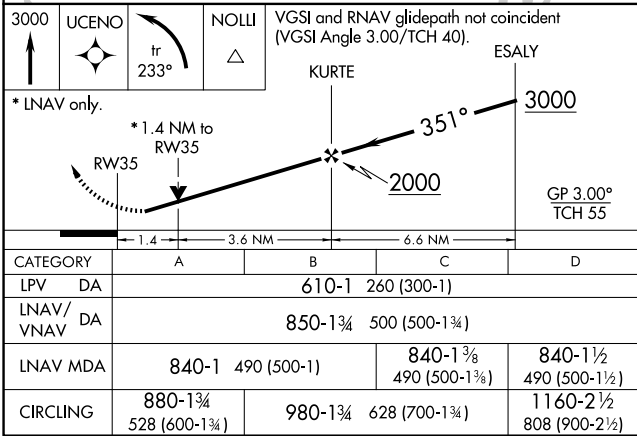

WAAS CH 70406 W35A	APP CRS 351°	Rwy Idg TDZE Apt Elev	5002 350 352
--	------------------------	-----------------------------	---

RNAV (GPS) RWY 35

AUGUSTA STATE (AUG)

RNP APCH.	<p>⚠ Circling to Rwy 26 NA at night. Rwy 35 helicopter visibility reduction below $\frac{3}{4}$ SM NA. ⚠ For uncompensated Baro-VNAV systems, LNAV/VNAV NA below -15°C or above 54°C.</p>	MISSED APPROACH: Climb to 3000 direct UCENO and left turn on track 233° to NOLLI and hold.
-----------	---	--

ASOS 118.325	PORTLAND APP CON * 128.35 299.2	CLNC DEL 119.95 299.2	UNICOM 123.0 (CTAF)
------------------------	---	---------------------------------	-------------------------------

NE-1, 15 MAY 2025 to 12 JUN 2025