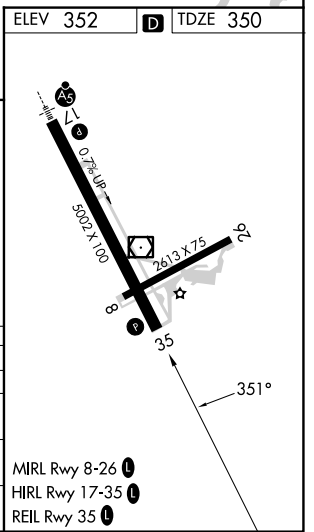

WAAS CH 70406 W35A	APP CRS 351°	Rwy Idg TDZE Apt Elev	5002 350 352
--	------------------------	-----------------------------	---

RNAV (GPS) RWY 35

AUGUSTA STATE (AUG)

RNP APCH.	<p>⚠ Circling to Rwy 26 NA at night. Rwy 35 helicopter visibility reduction below $\frac{3}{4}$ SM NA. ⚠ For uncompensated Baro-VNAV systems, LNAV/VNAV NA below -15°C or above 54°C.</p>	MISSED APPROACH: Climb to 3000 direct UCENO and left turn on track 233° to NOLLI and hold.
-----------	---	--

ASOS 118.325	PORTLAND APP CON * 128.35 299.2	CLNC DEL 119.95 299.2	UNICOM 123.0 (CTAF)
------------------------	---	---------------------------------	-------------------------------

NE-1, 15 MAY 2025 to 12 JUN 2025