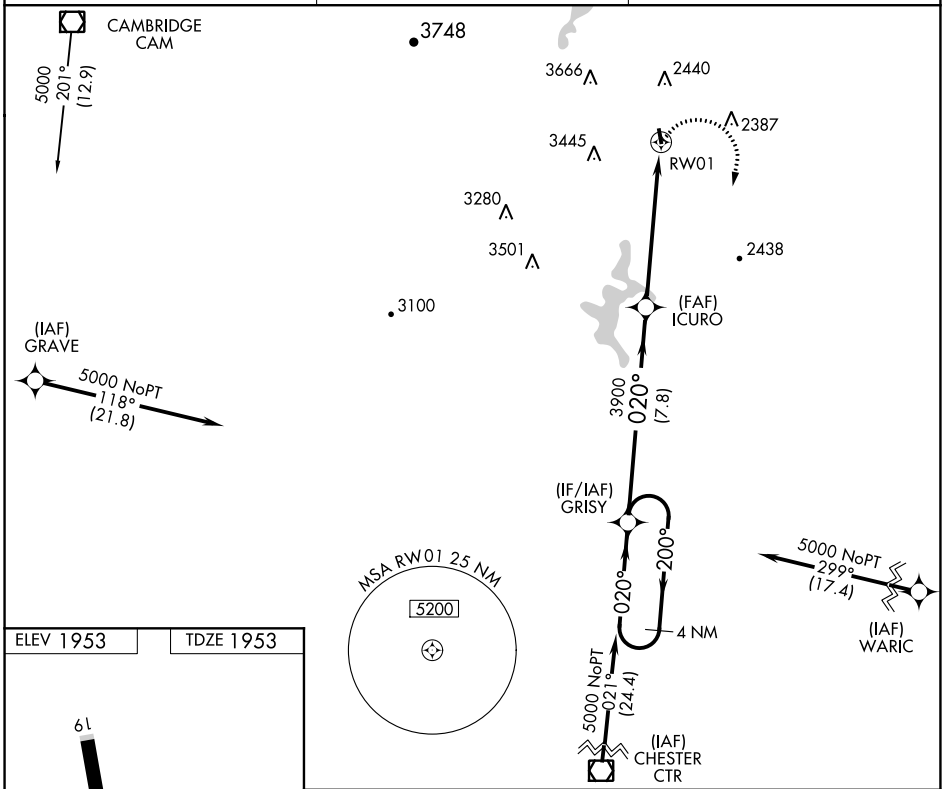

APP CRS	Rwy Idg	2650
020°	TDZE	1953
	Apt Elev	1953

RNAV (GPS) RWY 1

DEERFIELD VALLEY RGNL (4V8)

RNP APCH.

▼ Use Bennington altimeter setting; if not received, use Keene altimeter setting and increase all MDAs 40 feet. Procedure NA at night. Helicopter visibility reduction below 1 SM NA.

▲ NA

MISSED APPROACH: Climbing right turn to 5000 direct GRISY and hold.

DDH ASOS 135.925	BOSTON CENTER 123.75 338.2	UNICOM 122.8 (CTAF)
----------------------------	--------------------------------------	-------------------------------

CATEGORY	A	B	C	D
LNNAV MDA	3140-1¼ 1187 (1200-1¼)	3140-1½ 1187 (1200-1½)	NA	
CIRCLING	3160-1¼ 1207 (1300-1¼)	3400-1½ 1447 (1500-1½)	NA	

NE-1, 14 JUL 2022 to 11 AUG 2022

NE-1, 14 JUL 2022 to 11 AUG 2022