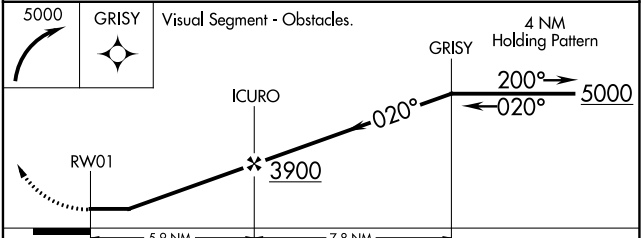

APP CRS	Rwy Idg	2650
020°	TDZE	1953
	Apt Elev	1953

RNAV (GPS) RWY 1

DEERFIELD VALLEY RGNL (4V8)

RNP APCH.

▼ Use Bennington altimeter setting; if not received, use Keene altimeter setting and increase all MDAs 40 feet. Procedure NA at night. Helicopter visibility reduction below 1 SM NA.

▲ NA

MISSED APPROACH: Climbing right turn to 5000 direct GRISY and hold.

DDH ASOS 135.925	BOSTON CENTER 123.75 338.2	UNICOM 122.8 (CTAF)
----------------------------	--------------------------------------	-------------------------------