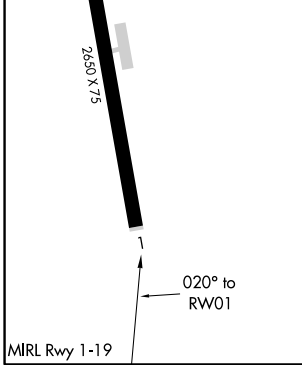

APP CRS	Rwy Idg	2650
020°	TDZE	1953
	Apt Elev	1953

RNAV (GPS) RWY 1

DEERFIELD VALLEY RGNL (4V8)

RNP APCH.

▼ Use Bennington altimeter setting; if not received, use Keene altimeter setting and increase all MDAs 40 feet. Procedure NA at night. Helicopter visibility reduction below 1 SM NA.

▲ NA

MISSED APPROACH: Climbing right turn to 5000 direct GRISY and hold.

DDH ASOS 135.925	BOSTON CENTER 123.75 338.2	UNICOM 122.8 (CTAF)
----------------------------	--------------------------------------	-------------------------------