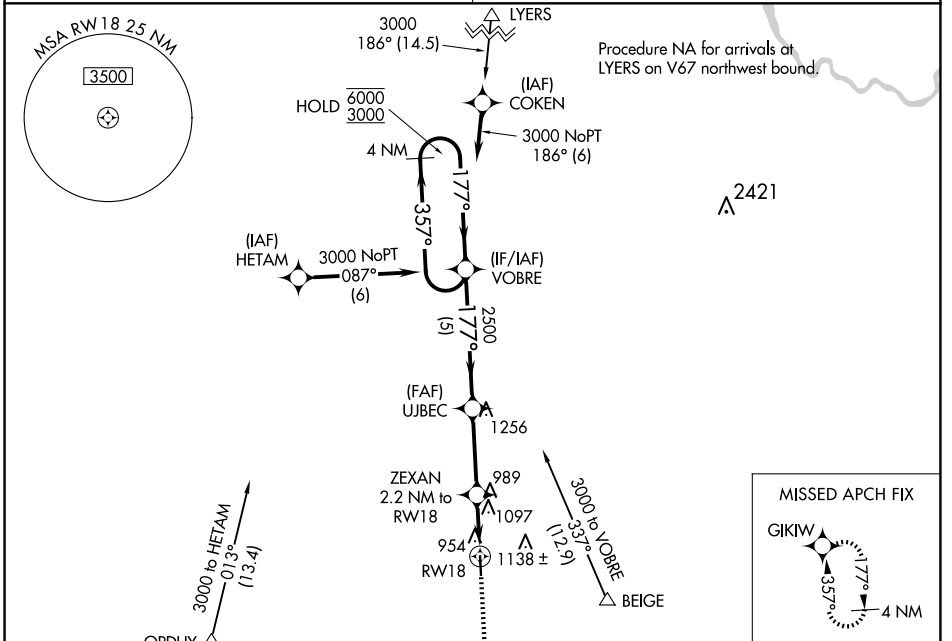

WAAS CH 45727 W18A	APP CRS 177°	Rwy Idg TDZE Apt Elev	4001 771 771
--	------------------------	-----------------------------	---

RNAV (GPS) RWY 18

BELLE PLAINE MUNI (T/ZT)

RNP APCH: ▼ ▲ NA	Rwy 18 helicopter visibility reduction below 3/4 SM NA. Use Vinton altimeter setting.	MISSED APPROACH: Climb to 3000 direct GIKW and hold.
------------------------	--	---

CEDAR RAPIDS APP CON * 119.7 266.8	CTAF 122.9 0
--	------------------------

CATEGORY	A	B	C	D
LP MDA	1280-1	509 (600-1)		NA
RNAV MDA	1420-1	649 (700-1)		NA
CIRCLING	1420-1 649 (700-1)	1520-1 749 (800-1)		NA

NC-3, 15 MAY 2025 to 12 JUN 2025

NC-3, 15 MAY 2025 to 12 JUN 2025