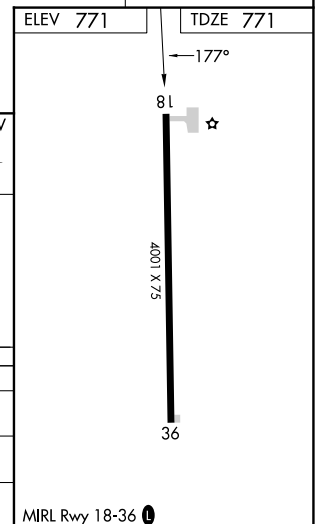

WAAS CH 45727 W18A	APP CRS 177°	Rwy Idg TDZE Apt Elev	4001 771 771

RNAV (GPS) RWY 18

BELLE PLAINE MUNI (T/ZT)

RNP APCH: ▼ ▲ NA	Rwy 18 helicopter visibility reduction below 3/4 SM NA. Use Vinton altimeter setting.	MISSED APPROACH: Climb to 3000 direct GIKW and hold.

CEDAR RAPIDS APP CON * 119.7 266.8	CTAF 122.9 0

CATEGORY	A	B	C	D
LP MDA	1280-1	509 (600-1)		NA
RNAV MDA	1420-1	649 (700-1)		NA
CIRCLING	1420-1 649 (700-1)	1520-1 749 (800-1)		NA

NC-3, 15 MAY 2025 to 12 JUN 2025

NC-3, 15 MAY 2025 to 12 JUN 2025