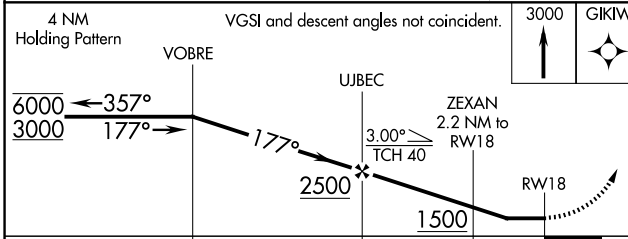

WAAS CH 45727 W18A	APP CRS 177°	Rwy Idg TDZE Apt Elev	4001 771 771
--	------------------------	-----------------------------	---

RNAV (GPS) RWY 18

BELLE PLAINE MUNI (T/ZT)

RNP APCH: ▼ ▲ NA	Rwy 18 helicopter visibility reduction below 3/4 SM NA. Use Vinton altimeter setting.	MISSED APPROACH: Climb to 3000 direct GIKW and hold.
------------------------	--	---

CEDAR RAPIDS APP CON * 119.7 266.8	CTAF 122.9 0
--	------------------------

CATEGORY	A	B	C	D
LP MDA	1280-1	509 (600-1)		NA
RNAV MDA	1420-1	649 (700-1)		NA
CIRCLING	1420-1 649 (700-1)	1520-1 749 (800-1)		NA