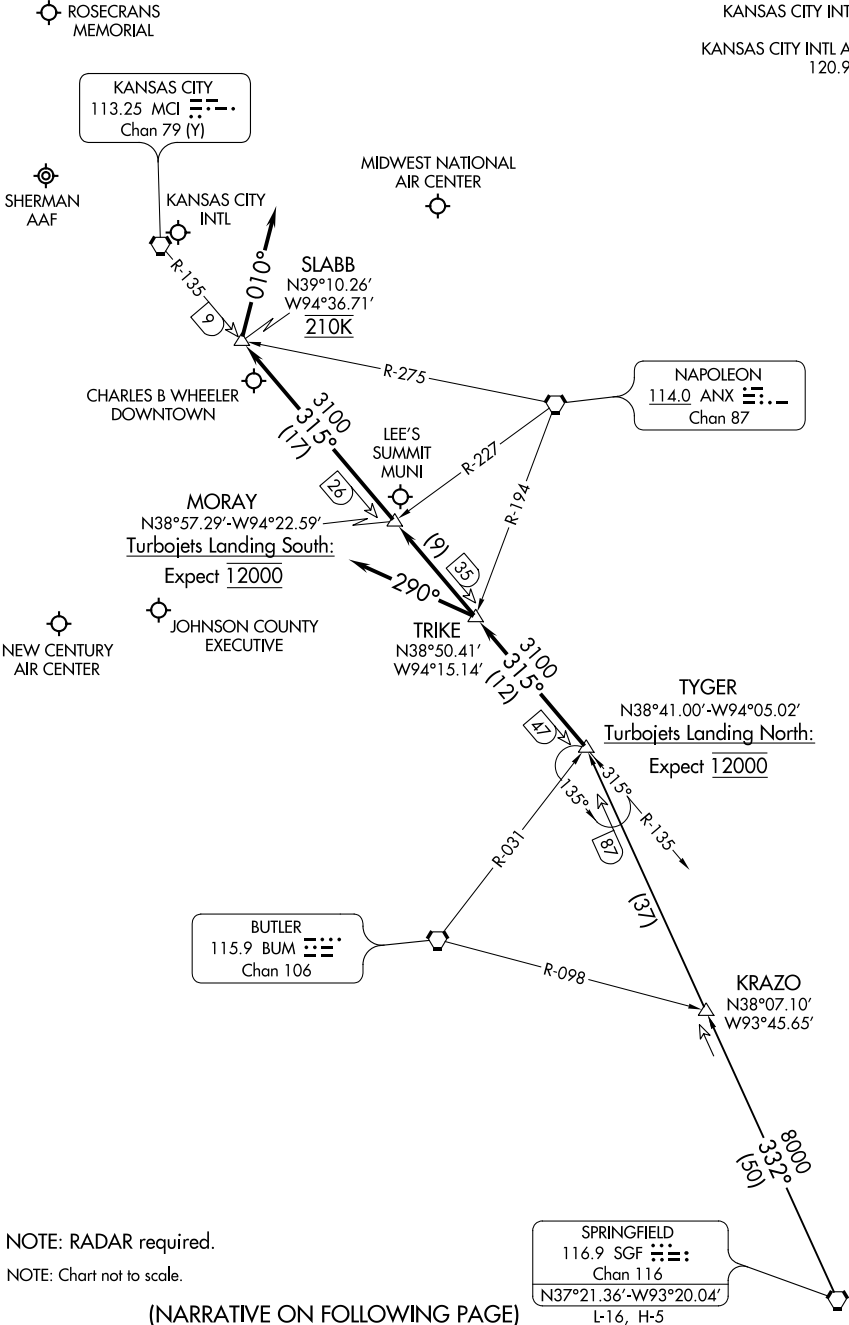

KANSAS CITY INTL D-ATIS
128.375
KANSAS CITY INTL APP CON
120.95 318.1

NC-3, 01 MAR 2018 to 29 MAR 2018

NC-3, 01 MAR 2018 to 29 MAR 2018

NOTE: RADAR required.
NOTE: Chart not to scale.

(NARRATIVE ON FOLLOWING PAGE)