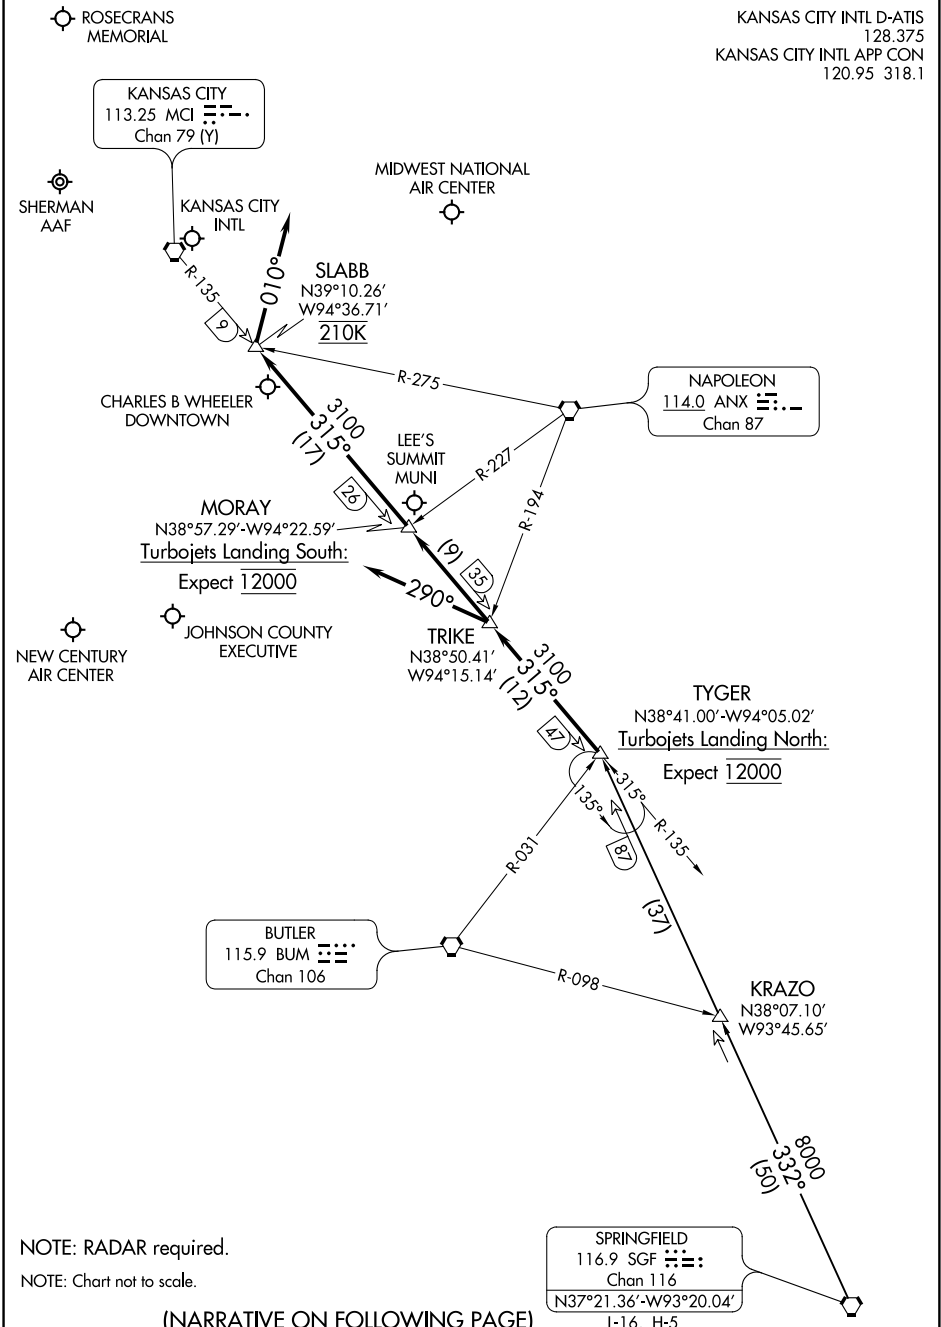

KANSAS CITY INTL D-ATIS
128.375
KANSAS CITY INTL APP CON
120.95 318.1

NC-3, 21 JUN 2018 to 19 JUL 2018

NC-3, 21 JUN 2018 to 19 JUL 2018

NOTE: RADAR required.
NOTE: Chart not to scale.

(NARRATIVE ON FOLLOWING PAGE)