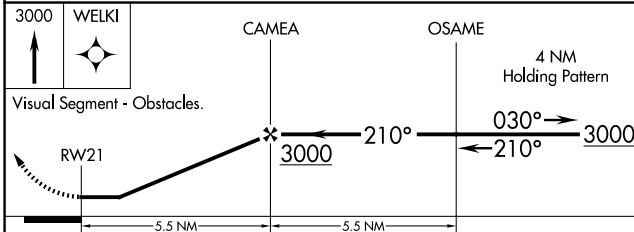

CATEGORY	A	B	C	D
LNAV MDA	1960-1	740 (800-1)	NA	
CIRCLING	2020-1 800 (800-1)	2020-1¼ 800 (800-1¼)	NA