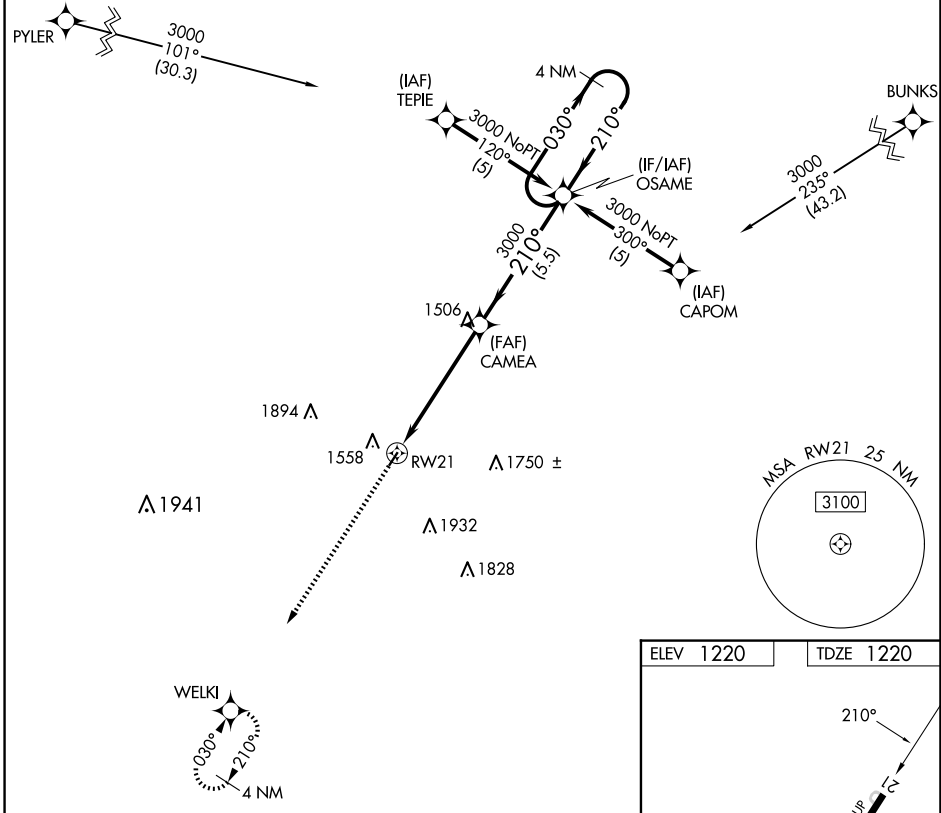

APP CRS	Rwy Idg	3002
210°	TDZE	1220
	Apt Elev	1220

RNAV (GPS) RWY 21

CABOOL MEML (TVB)

RNP APCH.

▼ Procedure NA at night. Use West Plains altimeter setting.
▲ NA Rwy 21 helicopter visibility reduction below 1 SM NA.

MISSED APPROACH: Climb to 3000 direct WELKI and hold.

UNO ASOS 123.825	KANSAS CITY CENTER 128.35 284.675	CTAF 122.9
----------------------------	---	----------------------

NC-3, 15 MAY 2025 to 12 JUN 2025

NC-3, 15 MAY 2025 to 12 JUN 2025

CATEGORY	A	B	C	D
LNAV MDA	1960-1	740 (800-1)	NA	
CIRCLING	2020-1 800 (800-1)	2020-1¼ 800 (800-1¼)	NA	