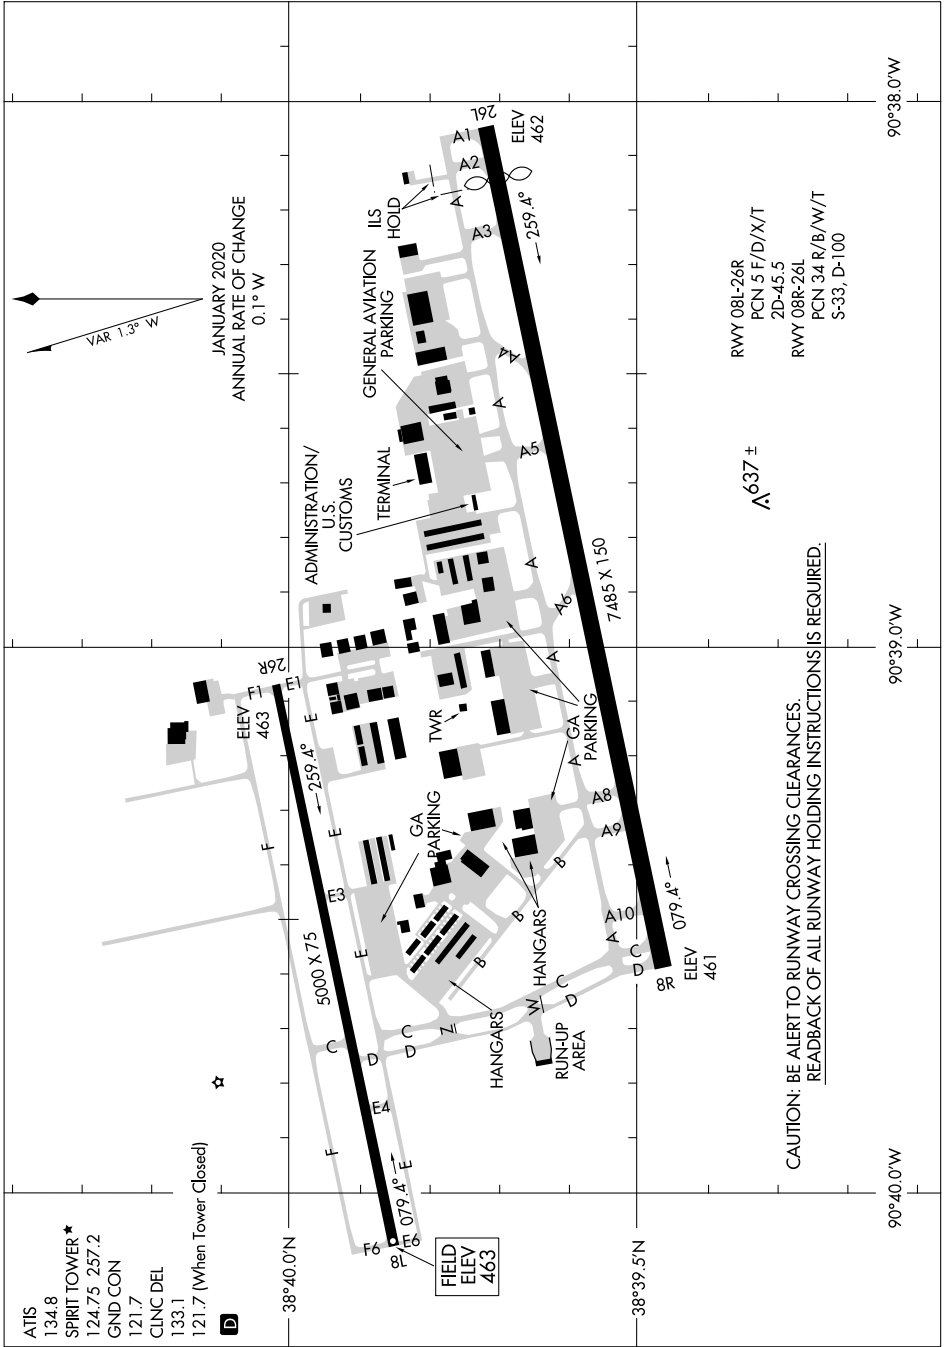

AIRPORT DIAGRAM

AL-5400 (FAA)

SPIRIT OF ST LOUIS (SUS)
ST. LOUIS, MISSOURI

NC-3, 08 AUG 2024 to 05 SEP 2024

ATIS 134.8
 SPIRIT TOWER ★ 124.75 257.2
 GND CON 121.7
 CLNC DEL 133.1
 CLNC CON 121.7 (When Tower Closed)

RWY 08L-26R
 PCN 5 F/D/X/T
 2D-45.5
 RWY 08R-26L
 PCN 34 R/B/W/T
 S-33, D-100

CAUTION: BE ALERT TO RUNWAY CROSSING CLEARANCES.
 READBCK OF ALL RUNWAY HOLDING INSTRUCTIONS IS REQUIRED.

△ 637 ±

AIRPORT DIAGRAM

ST. LOUIS, MISSOURI
SPIRIT OF ST LOUIS (SUS)

NC-3, 08 AUG 2024 to 05 SEP 2024