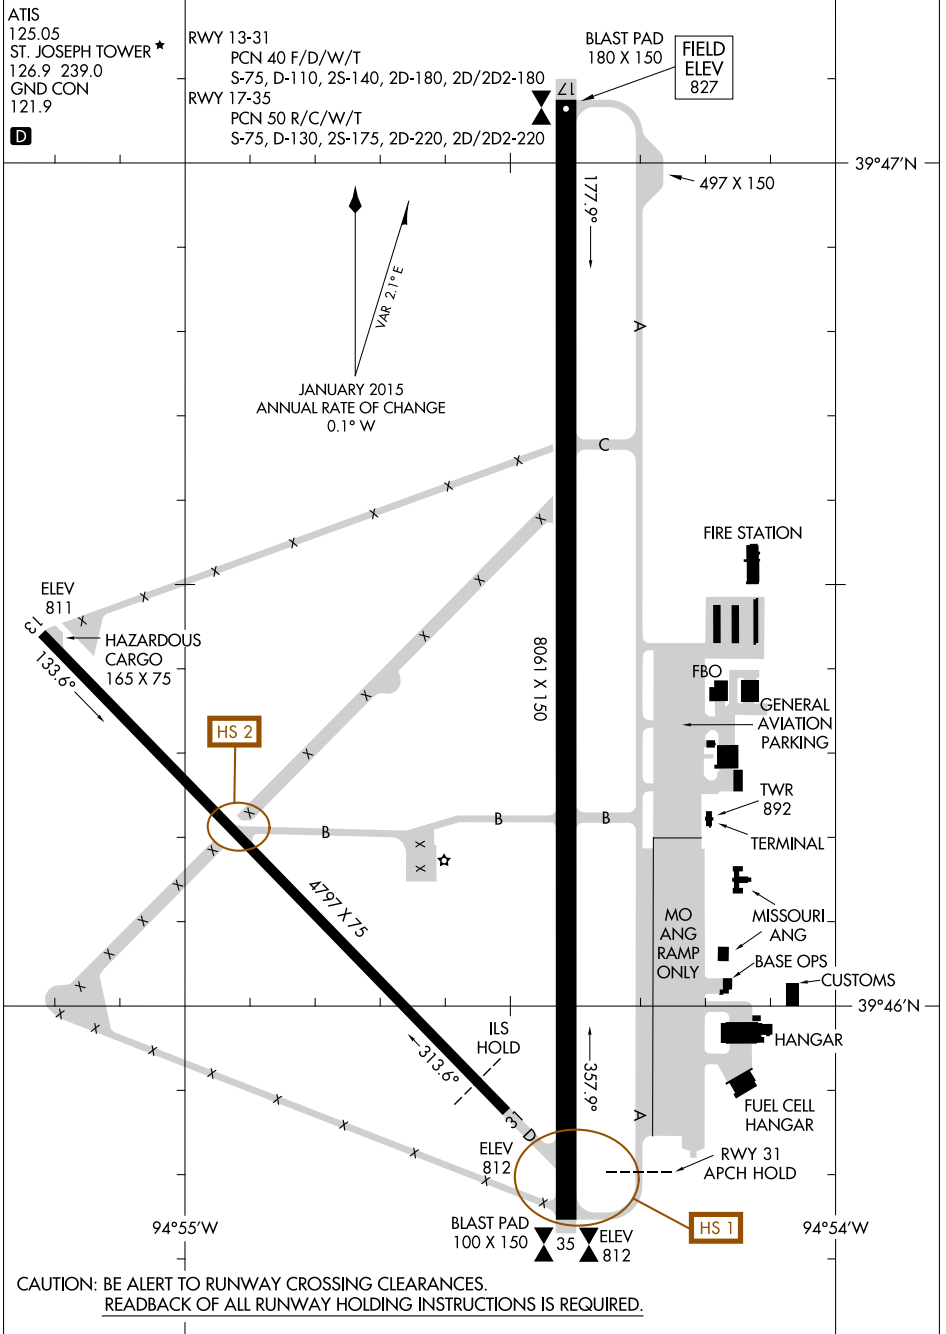

17117

AIRPORT DIAGRAM

AL-359 (FAA)

ROSECRANS MEMORIAL (STJ)
ST. JOSEPH, MISSOURI

NC-3, 01 MAR 2018 to 29 MAR 2018

NC-3, 01 MAR 2018 to 29 MAR 2018

AIRPORT DIAGRAM

17117

ST. JOSEPH, MISSOURI
ROSECRANS MEMORIAL (STJ)