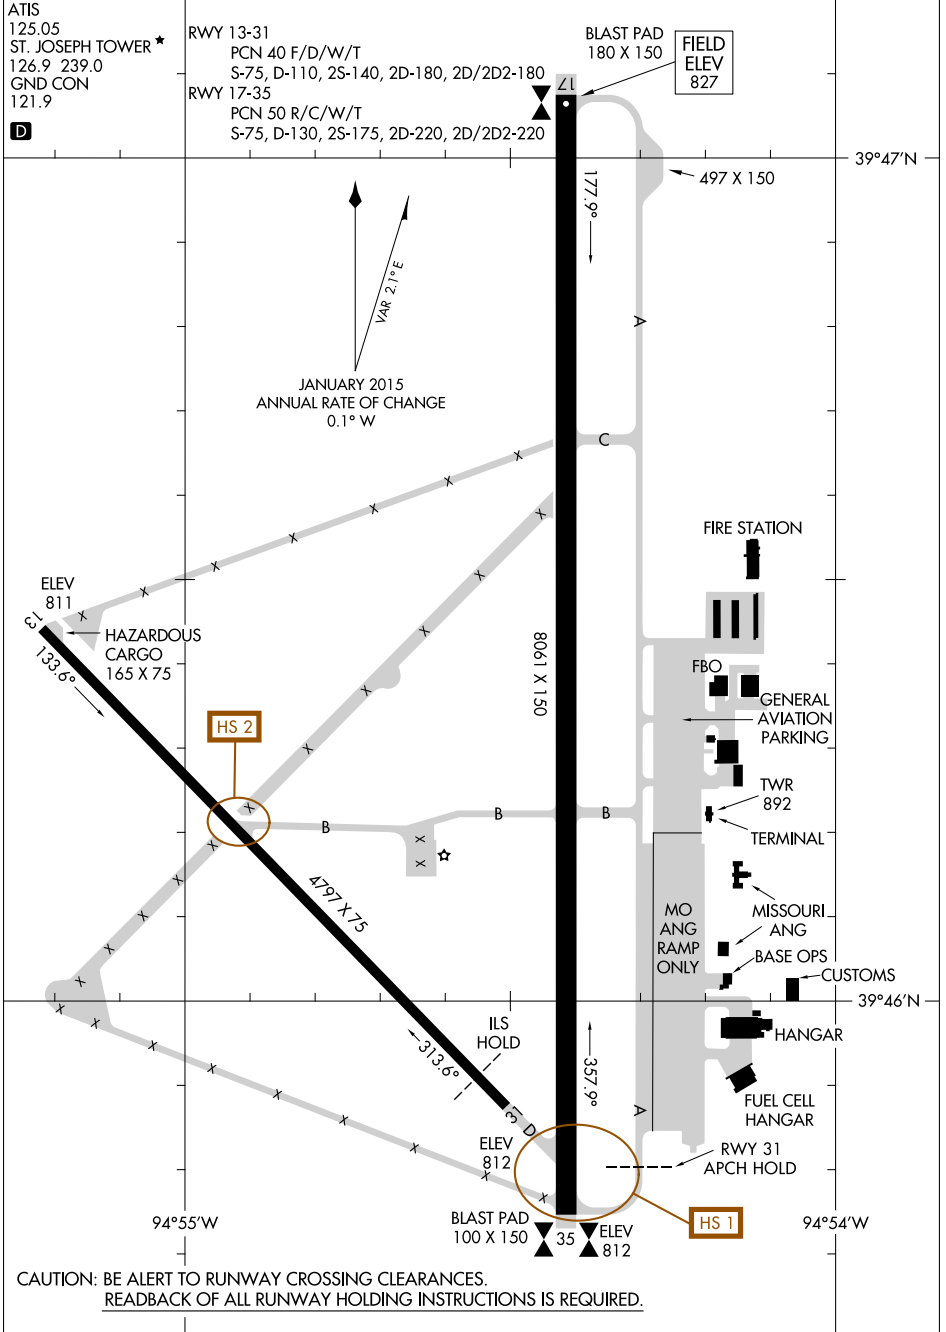

17117

AIRPORT DIAGRAM

AL-359 (FAA)

ROSECRANS MEMORIAL (STJ)
ST. JOSEPH, MISSOURI

NC-3, 21 JUN 2018 to 19 JUL 2018

NC-3, 21 JUN 2018 to 19 JUL 2018

AIRPORT DIAGRAM

17117

ROSECRANS MEMORIAL (STJ)
ST. JOSEPH, MISSOURI