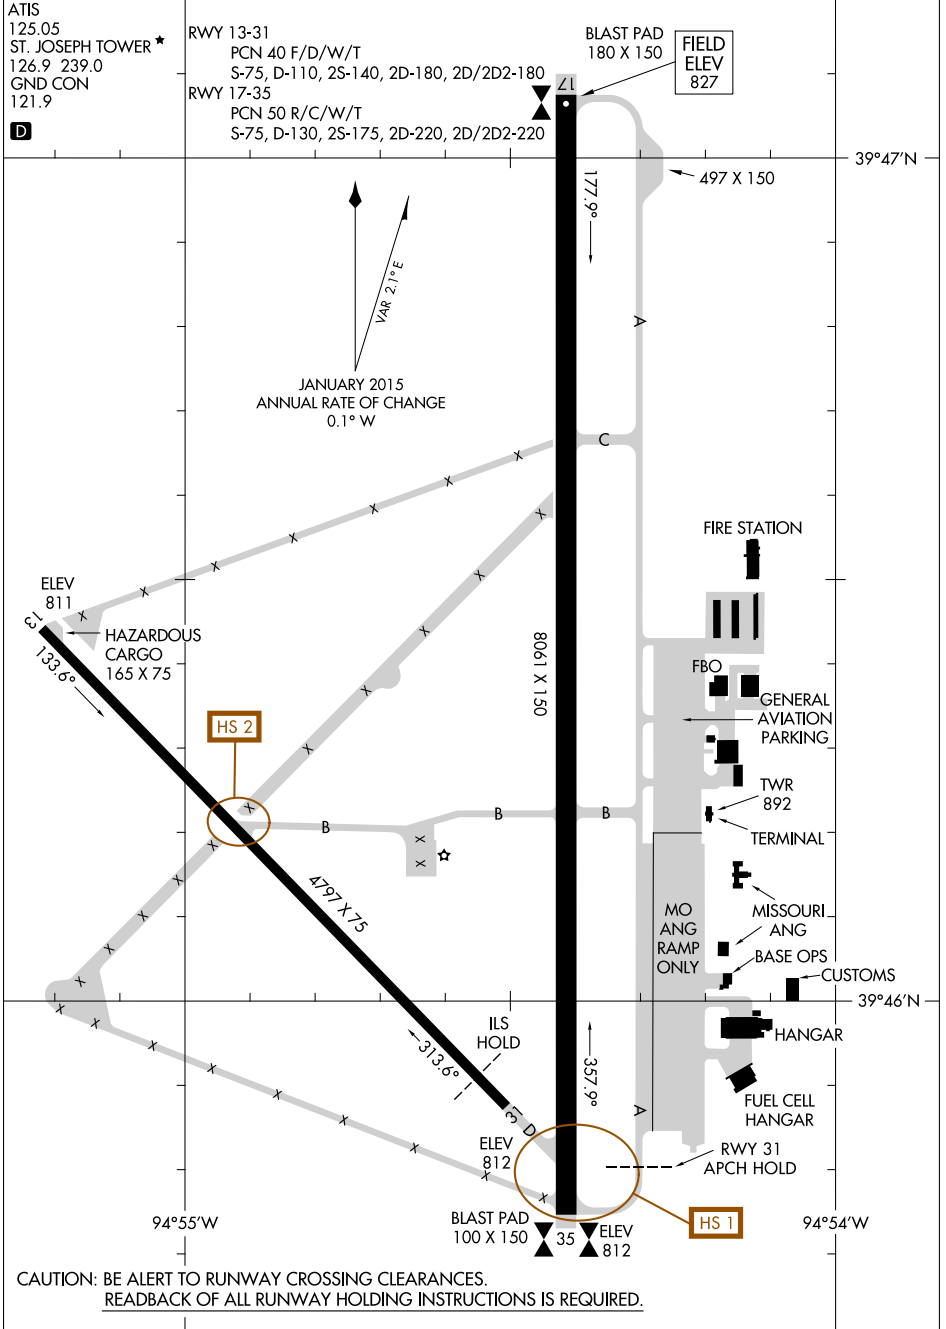

17117

AIRPORT DIAGRAM

AL-359 (FAA)

ROSECRANS MEMORIAL (STJ)
ST. JOSEPH, MISSOURI

NC-3, 04 JAN 2018 to 01 FEB 2018

NC-3, 04 JAN 2018 to 01 FEB 2018

AIRPORT DIAGRAM

17117

ROSECRANS MEMORIAL (STJ)
ST. JOSEPH, MISSOURI