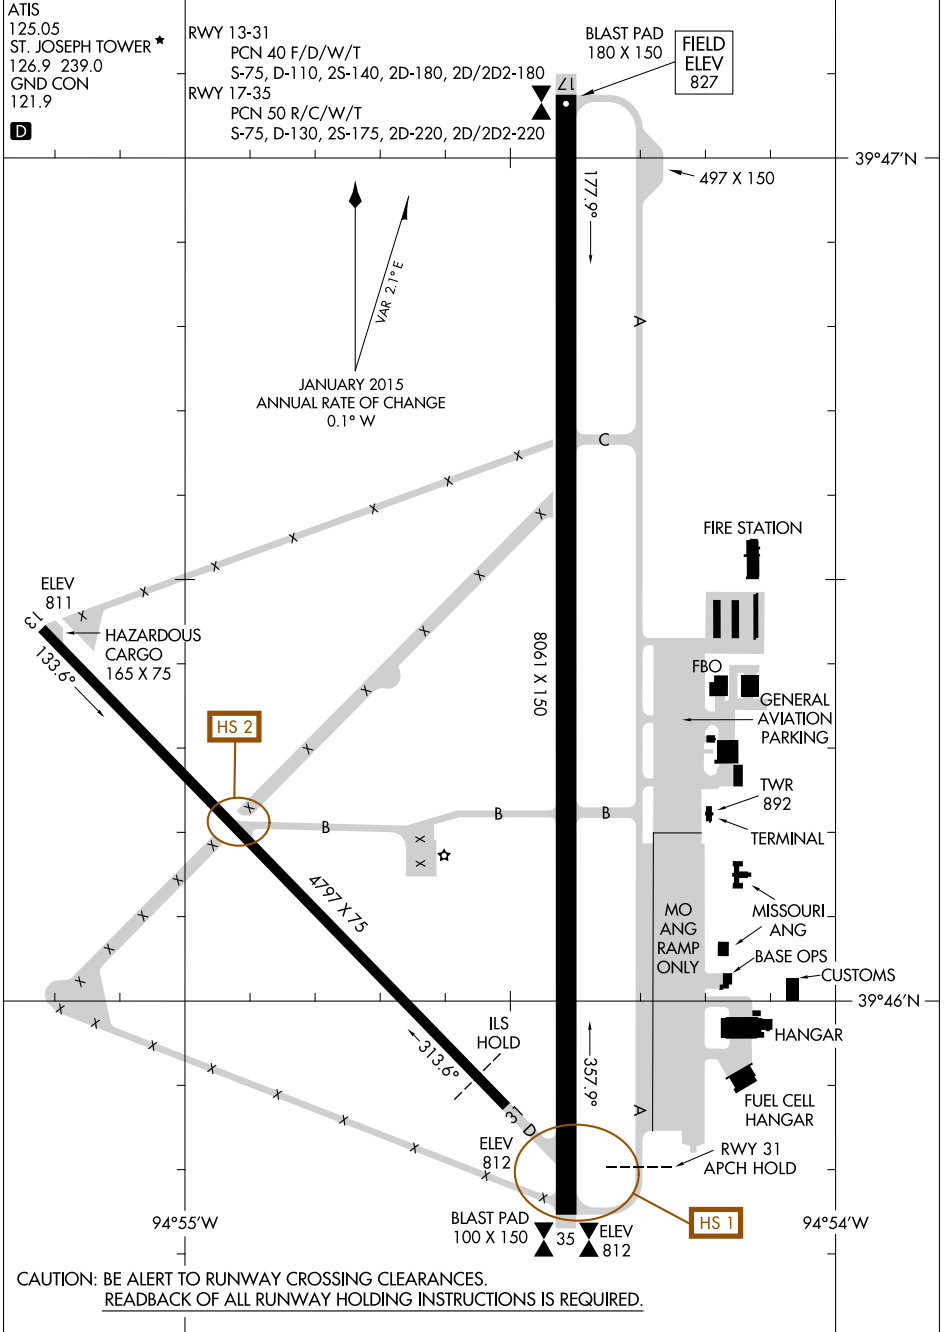

17117

# AIRPORT DIAGRAM

AL-359 (FAA)

ROSECRANS MEMORIAL (STJ)  
ST. JOSEPH, MISSOURI

NC-3: 08 NOV 2018 to 06 DEC 2018

NC-3: 08 NOV 2018 to 06 DEC 2018

# AIRPORT DIAGRAM

17117

ROSECRANS MEMORIAL (STJ)  
ST. JOSEPH, MISSOURI