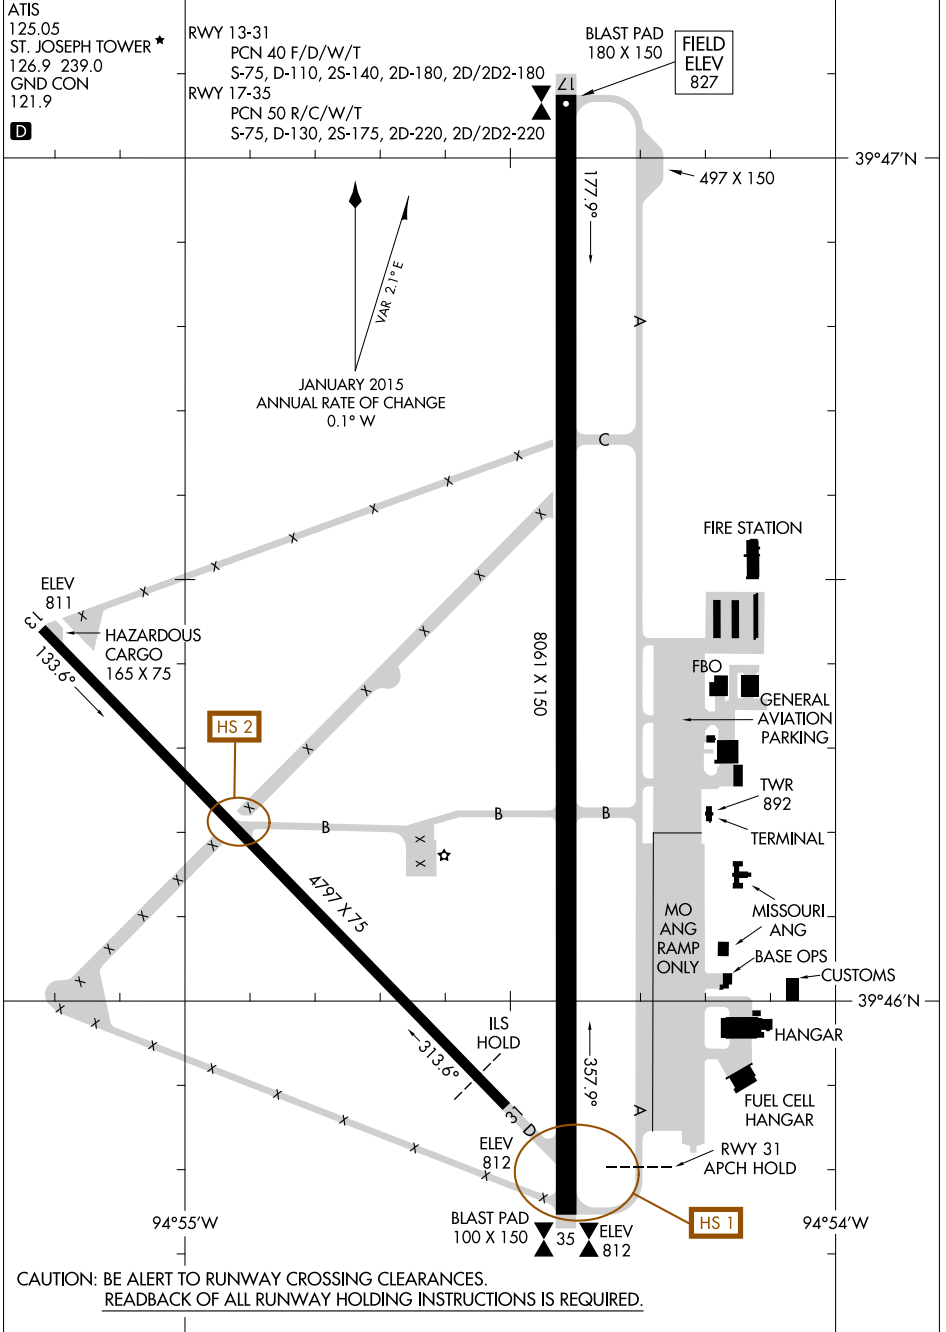

17117

AIRPORT DIAGRAM

AL-359 (FAA)

ROSECRANS MEMORIAL (STJ)
ST. JOSEPH, MISSOURI

NC-3, 09 NOV 2017 to 07 DEC 2017

NC-3, 09 NOV 2017 to 07 DEC 2017

AIRPORT DIAGRAM

17117

ROSECRANS MEMORIAL (STJ)
ST. JOSEPH, MISSOURI