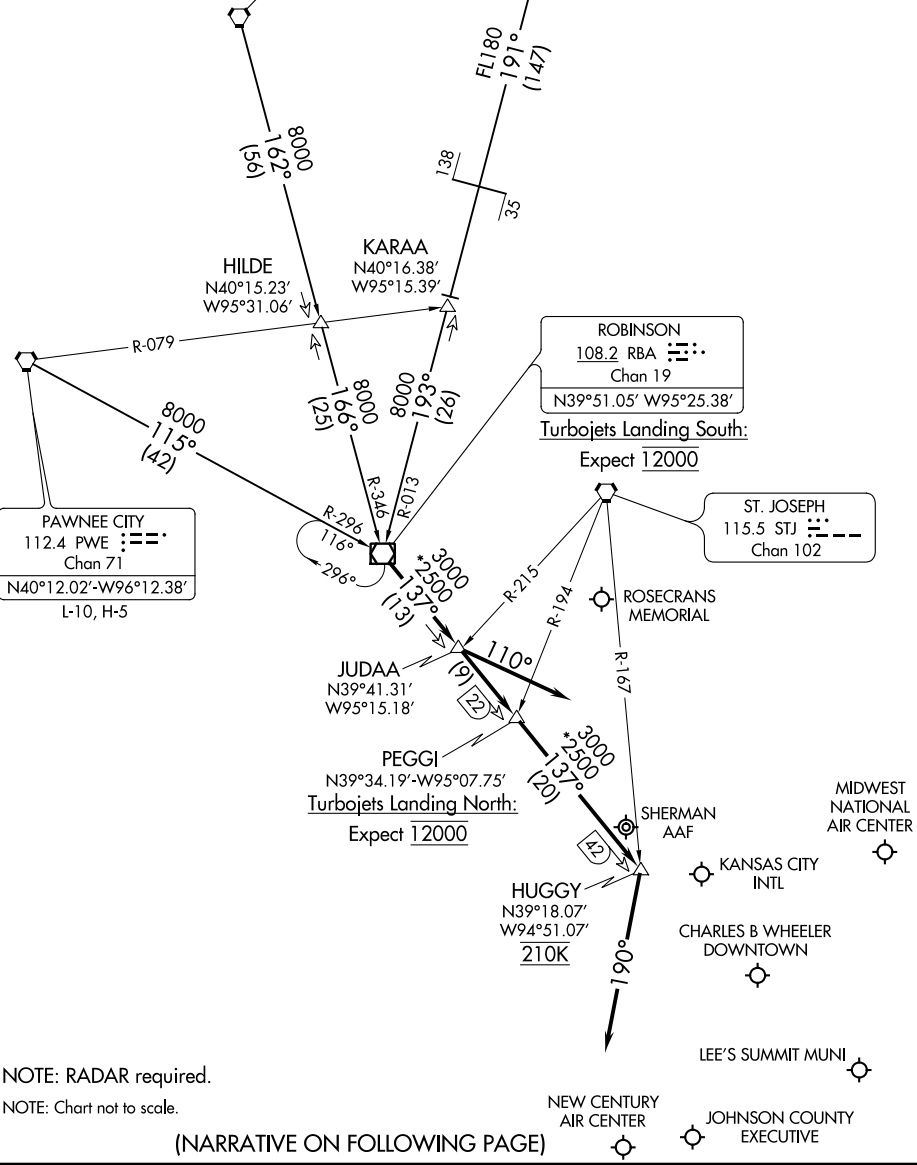

# ROBINSON THREE ARRIVAL

AL-780 (FAA)

KANSAS CITY, MISSOURI

KANSAS CITY INTL D-ATIS  
 128.375  
 KANSAS CITY APP CON  
 120.95 318.1

OMAHA  
 116.3 OVR  
 Chan 110  
 N41°10.03'-W95°44.21'  
 L-10-12, H-5

FORT DODGE  
 113.5 FOD  
 Chan 82  
 N42°36.67'-W94°17.69'  
 L-12, H-5

NC-3: 29 MAR 2018 to 26 APR 2018

NC-3: 29 MAR 2018 to 26 APR 2018

NOTE: RADAR required.  
 NOTE: Chart not to scale.

(NARRATIVE ON FOLLOWING PAGE)

# ROBINSON THREE ARRIVAL

KANSAS CITY, MISSOURI