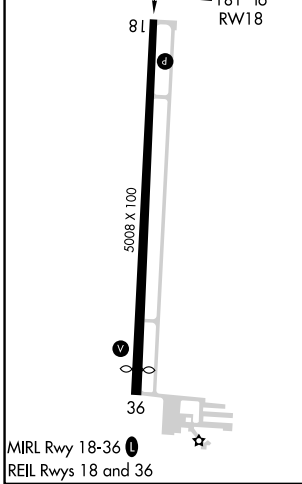

WAAS CH 97499	APP CRS 181°	Rwy Idg TDZE 331	5008
W18A		Apt Elev 331	

RNAV (GPS) RWY 18

POPLAR BLUFF RGNL BUSINESS (POI^F)

RNP APCH-GPS.

MISSED APPROACH: Climb to 2300 direct EKRUF and hold.

ASOS 124.225	MEMPHIS CENTER 120.075 289.4	UNICOM 123.0 (CTAF) 0
------------------------	--	---------------------------------

CATEGORY	A	B	C	D
LPV DA		634-7/8	303 (400-7/8)	
LNAV/VNAV DA		675-1	344 (400-1)	
LNAV MDA	800-1	469 (500-1)	800-1 3/8	469 (500-1 3/8)
CIRCLING	840-1 509 (600-1)	920-1 589 (600-1)	920-1 1/2 589 (600-1 1/2)	980-2 649 (700-2)