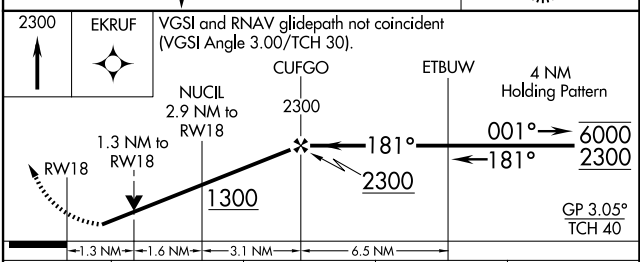

WAAS CH 97499	APP CRS 181°	Rwy Idg TDZE 331	5008
W18A		Apt Elev 331	

RNAV (GPS) RWY 18

POPLAR BLUFF RGNL BUSINESS (POI^F)

RNP APCH-GPS.

MISSED APPROACH: Climb to 2300 direct EKRUF and hold.

ASOS 124.225	MEMPHIS CENTER 120.075 289.4	UNICOM 123.0 (CTAF) 0
------------------------	--	---------------------------------

CATEGORY	A	B	C	D
LPV DA		634-7/8	303 (400-7/8)	
LNAV/VNAV DA		675-1	344 (400-1)	
LNAV MDA	800-1	469 (500-1)	800-1 3/8	469 (500-1 3/8)
CIRCLING	840-1 509 (600-1)	920-1 589 (600-1)	920-1 1/2 589 (600-1 1/2)	980-2 649 (700-2)