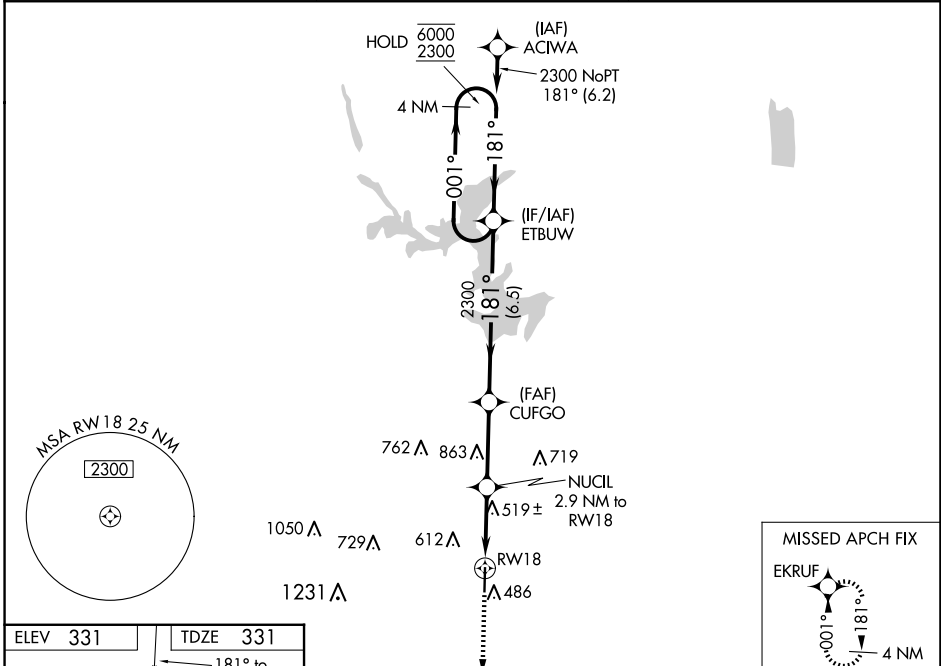

WAAS CH 97499	APP CRS 181°	Rwy Idg TDZE 331	5008
W18A		Apt Elev 331	

RNAV (GPS) RWY 18

POPLAR BLUFF RGNL BUSINESS (POI^F)

RNP APCH-GPS.

MISSED APPROACH: Climb to 2300 direct EKRUF and hold.

ASOS 124.225	MEMPHIS CENTER 120.075 289.4	UNICOM 123.0 (CTAF) 0
------------------------	--	---------------------------------

CATEGORY	A	B	C	D
LPV DA		634-7/8	303 (400-7/8)	
LNAV/VNAV DA		675-1	344 (400-1)	
LNAV MDA	800-1	469 (500-1)	800-1 3/8	469 (500-1 3/8)
CIRCLING	840-1 509 (600-1)	920-1 589 (600-1)	920-1 1/2 589 (600-1 1/2)	980-2 649 (700-2)

NC-3, 15 MAY 2025 to 12 JUN 2025

NC-3, 15 MAY 2025 to 12 JUN 2025