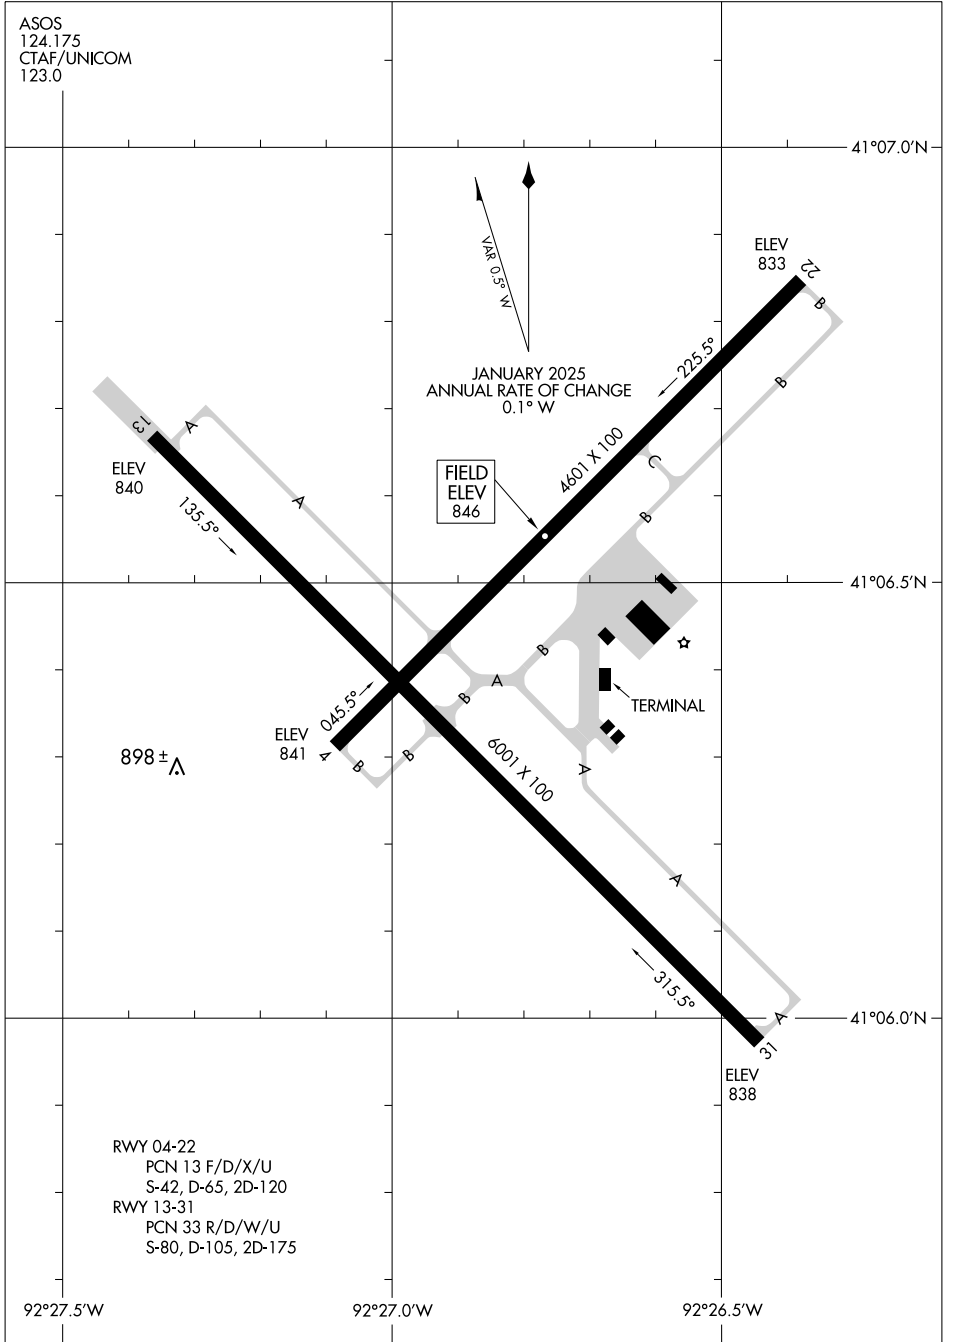

25107

AIRPORT DIAGRAM

AL-915 (FAA)

OTTUMWA RGNL (OTM)
OTTUMWA, IOWA

ASOS
124.175
CTAF/UNICOM
123.0

NC-3, 15 MAY 2025 to 12 JUN 2025

NC-3, 15 MAY 2025 to 12 JUN 2025

RWY 04-22
 PCN 13 F/D/X/U
 S-42, D-65, 2D-120
 RWY 13-31
 PCN 33 R/D/W/U
 S-80, D-105, 2D-175

AIRPORT DIAGRAM

25107

OTTUMWA, IOWA
OTTUMWA RGNL (OTM)