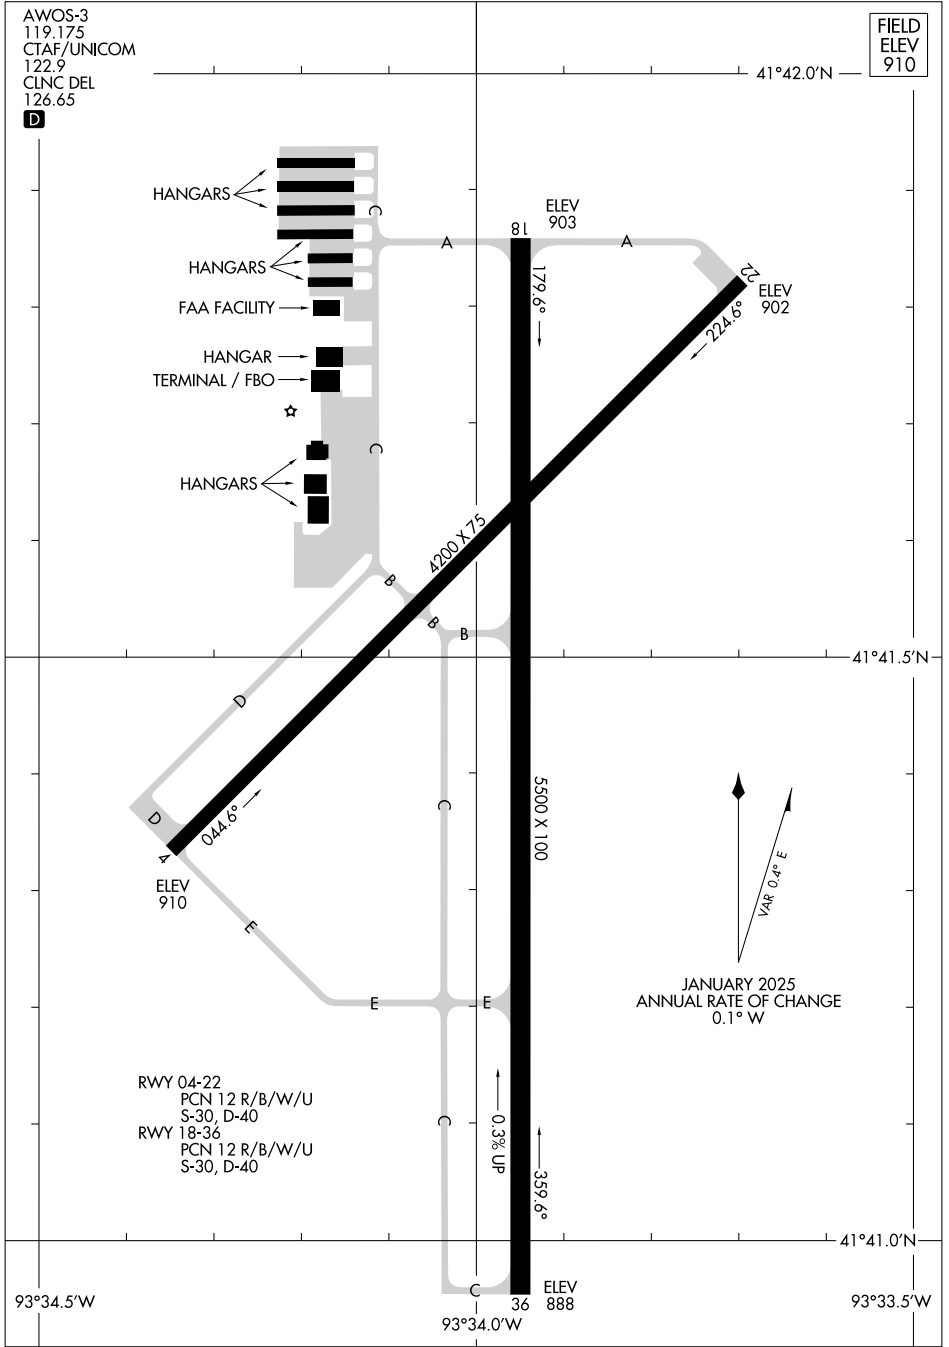

25107

AIRPORT DIAGRAM

AL-9156 (FAA)

ANKENY RGNL (IKV)

ANKENY, IOWA

AWOS-3
 119.175
 CTAF/UNICOM
 122.9
 CLNC DEL
 126.65

FIELD
 ELEV
 910

NC-3, 15 MAY 2025 to 12 JUN 2025

NC-3, 15 MAY 2025 to 12 JUN 2025

AIRPORT DIAGRAM

25107

ANKENY, IOWA

ANKENY RGNL (IKV)