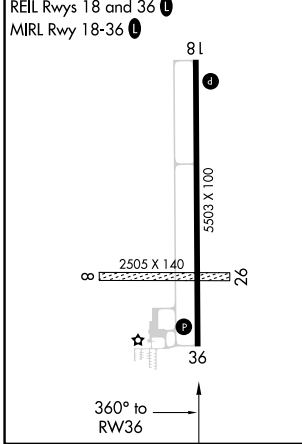

CATEGORY	A	B	C	D
LPV DA	999-³/₄	200 (200-³/₄)		NA
LNAV/VNAV DA	1049-³/₄	250 (300-³/₄)		NA
LNAV MDA	1140-1	341 (400-1)		NA
C CIRCLING	1200-1 399 (400-1)	1440-1 639 (700-1)	1440-1³/₄ 639 (700-1³/₄)	NA

NC-3, 15 MAY 2025 to 12 JUN 2025

NC-3, 15 MAY 2025 to 12 JUN 2025