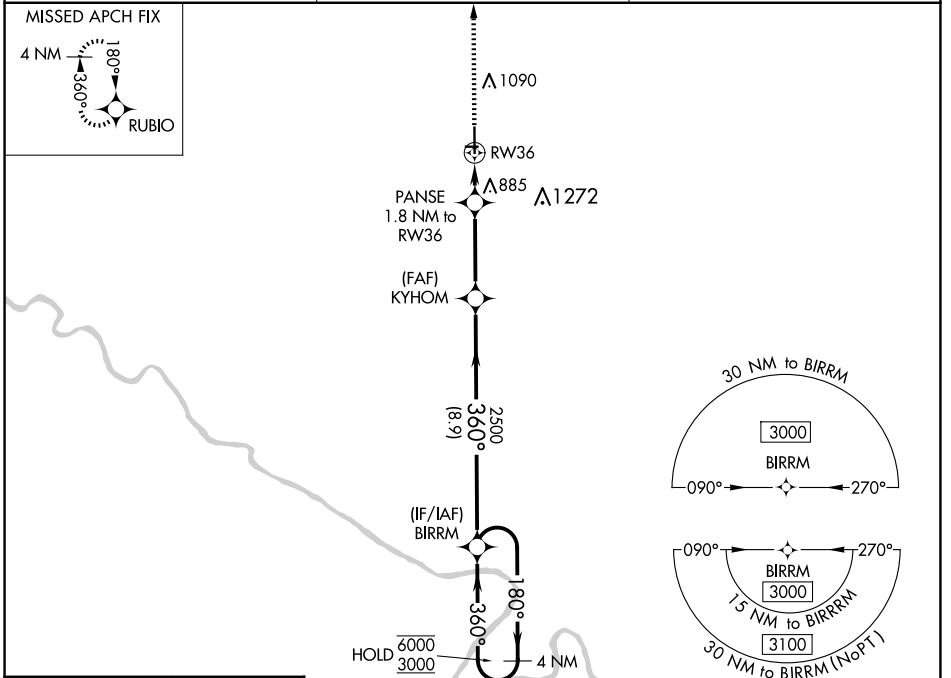

WAAS CH 72804 W36A	APP CRS 360°	Rwy Idg TDZE Apt Elev	5503 799 801
--	------------------------	-----------------------------	---

RNAV (GPS) RWY 36

FAIRFIELD MUNI (F'FL)

RNP APCH.	MISSED APPROACH: Climb to 3000 direct RUBIO and hold.
<p>⚠ Circling NA to Rwy 8 and 26. For uncompensated Baro-VNAV systems, LNAV/VNAV NA below -16°C or above 54°C.</p>	

AWOS-3 132.025	CHICAGO CENTER 118.15 335.575	UNICOM 122.7 (CTAF)
--------------------------	---	-------------------------------

ELEV 801	TDZE 799
-----------------	-----------------

CATEGORY	A	B	C	D
LPV DA	999- ³ / ₄	200 (200- ³ / ₄)		NA
LNAV/VNAV DA	1049- ³ / ₄	250 (300- ³ / ₄)		NA
LNAV MDA	1140-1	341 (400-1)		NA
C CIRCLING	1200-1 399 (400-1)	1440-1 639 (700-1)	1440-1 ³ / ₄ 639 (700-1 ³ / ₄)	NA

NC-3, 15 MAY 2025 to 12 JUN 2025

NC-3, 15 MAY 2025 to 12 JUN 2025