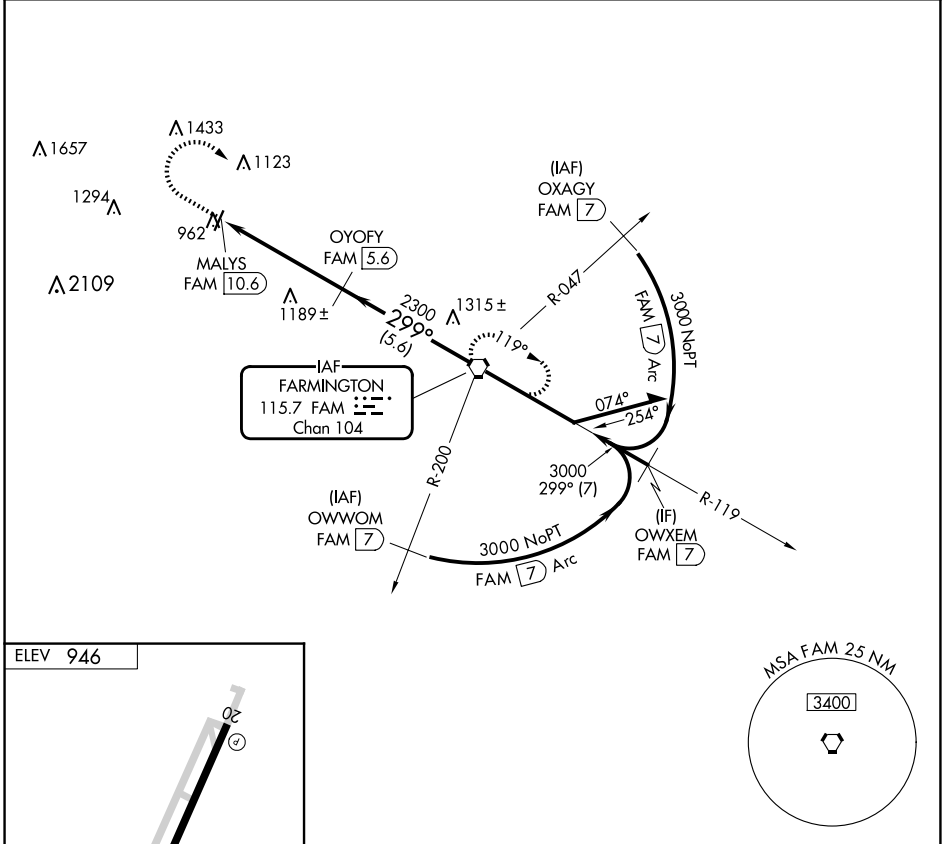

VORTAC FAM 115.7 Chan 104	APP CRS 299°	Rwy Idg TDZE Apt Elev N/A N/A 946
---	------------------------	---

VOR/DME-A
FARMINGTON RGNL (FAM)

<p>NA Circling to Rwy 20 NA at night. When local altimeter setting not received, use Sparta altimeter setting and increase all MDA 160 feet and Cat A visibility ¼ mile.</p>	<p>MISSED APPROACH: Climb to 2200 then climbing right turn to 3000 direct FAM VORTAC and hold.</p>
---	---

AWOS-3PT 119.275	KANSAS CITY CENTER 127.475 346.275	UNICOM 122.8 (CTAF) 0
----------------------------	--	---------------------------------

NC-3, 07 AUG 2025 to 04 SEP 2025

NC-3, 07 AUG 2025 to 04 SEP 2025