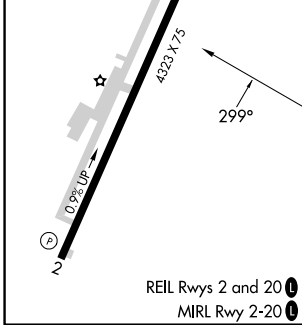

VORTAC FAM 115.7 Chan 104	APP CRS 299°	Rwy Idg TDZE Apt Elev N/A N/A 946
---	------------------------	---

VOR/DME-A
FARMINGTON RGNL (FAM)

<p>NA Circling to Rwy 20 NA at night. When local altimeter setting not received, use Sparta altimeter setting and increase all MDA 160 feet and Cat A visibility ¼ mile.</p>	<p>MISSED APPROACH: Climb to 2200 then climbing right turn to 3000 direct FAM VORTAC and hold.</p>
---	---

AWOS-3PT 119.275	KANSAS CITY CENTER 127.475 346.275	UNICOM 122.8 (CTAF) 0
----------------------------	--	---------------------------------

NC-3, 07 AUG 2025 to 04 SEP 2025

NC-3, 07 AUG 2025 to 04 SEP 2025