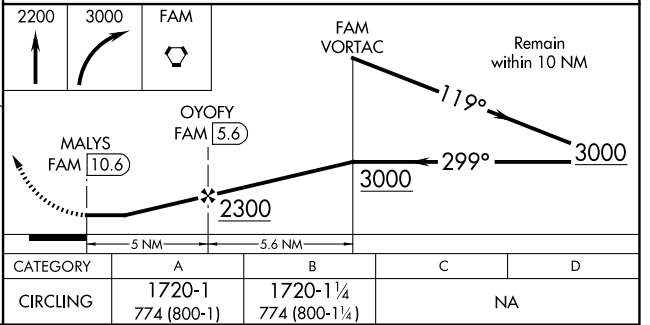

VORTAC FAM 115.7 Chan 104	APP CRS 299°	Rwy Idg TDZE Apt Elev N/A N/A 946
---	------------------------	---

VOR/DME-A
FARMINGTON RGNL (FAM)

<p>NA Circling to Rwy 20 NA at night. When local altimeter setting not received, use Sparta altimeter setting and increase all MDA 160 feet and Cat A visibility ¼ mile.</p>	<p>MISSED APPROACH: Climb to 2200 then climbing right turn to 3000 direct FAM VORTAC and hold.</p>
---	---

AWOS-3PT 119.275	KANSAS CITY CENTER 127.475 346.275	UNICOM 122.8 (CTAF) 0
----------------------------	--	---------------------------------

NC-3, 07 AUG 2025 to 04 SEP 2025

NC-3, 07 AUG 2025 to 04 SEP 2025