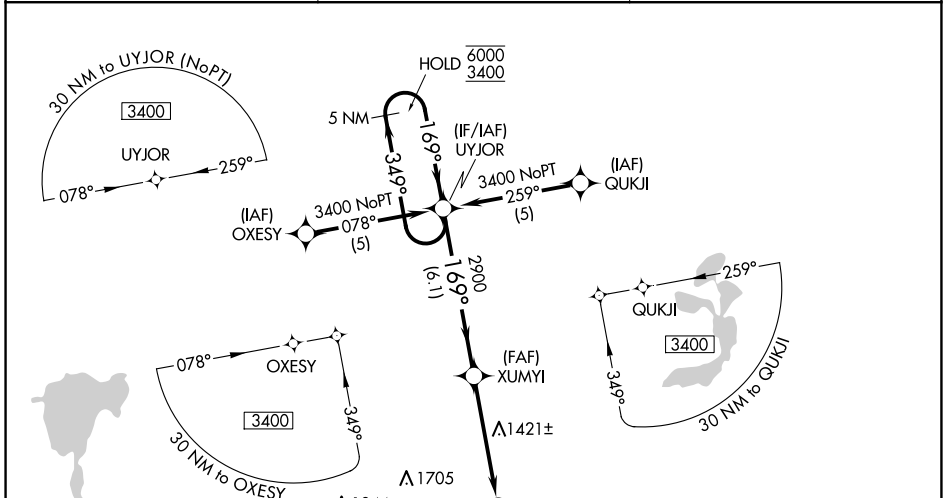

WAAS CH 40104 W16A	APP CRS 169°	Rwy Idg 4797 TDZE 1319 Apt Elev 1319
--	------------------------	---

RNAV (GPS) RWY 16

ESTHERVILLE MUNI (EST)

RNP APCH.

⚠ Circling NA to Rwy 6 and 24. Baro-VNAV and VDP NA when using Jackson altimeter setting. For uncompensated Baro-VNAV systems, LNAV/VNAV NA below -17°C or above 54°C. When local altimeter setting not received, use Jackson altimeter setting and increase all DA/MDA 60 feet.

MISSED APPROACH: Climb to 3400 direct OHYEQ and hold.

ASOS 121.425	MINNEAPOLIS CENTER 127.75 257.7	UNICOM 122.975 (CTAF) 0
------------------------	---	-----------------------------------

ELEV 1319	TDZE 1319
-----------	-----------

CATEGORY	A	B	C	D
LPV DA	1569-1	250 (300-1)		NA
LNAV/VNAV DA	1608-1	289 (300-1)		NA
LNAV MDA	1720-1	401 (500-1)		NA
C CIRCLING	1720-1 401 (500-1)	1840-1 521 (600-1)		NA

NC-3, 15 MAY 2025 to 12 JUN 2025

NC-3, 15 MAY 2025 to 12 JUN 2025