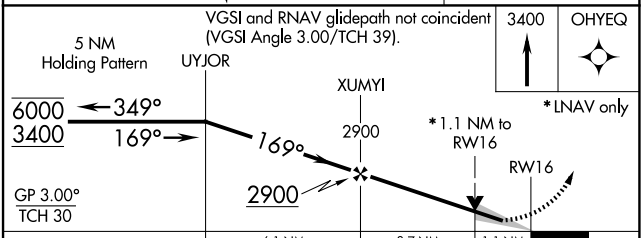

WAAS CH 40104 W16A	APP CRS 169°	Rwy Idg 4797 TDZE 1319 Apt Elev 1319
--	------------------------	---

RNAV (GPS) RWY 16

ESTHERVILLE MUNI (EST)

RNP APCH.

⚠ Circling NA to Rwy 6 and 24. Baro-VNAV and VDP NA when using Jackson altimeter setting. For uncompensated Baro-VNAV systems, LNAV/VNAV NA below -17°C or above 54°C. When local altimeter setting not received, use Jackson altimeter setting and increase all DA/MDA 60 feet.

MISSED APPROACH: Climb to 3400 direct OHYEQ and hold.

ASOS 121.425	MINNEAPOLIS CENTER 127.75 257.7	UNICOM 122.975 (CTAF) 0
------------------------	---	-----------------------------------

ELEV 1319	TDZE 1319
-----------	-----------