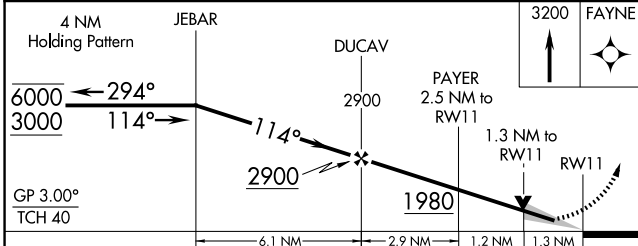

ELEV 1158	TDZE 1155

CATEGORY	A	B	C	D
LPV DA	1405-1	250 (300-1)		NA
LNAV/VNAV DA	1405-1	250 (300-1)		NA
LNAV MDA	1600-1	445 (500-1)		NA
C CIRCLING	1620-1	462 (500-1)		NA

REIL Rwy 11 and 29 **0**
MIRL Rwy 11-29 **0**