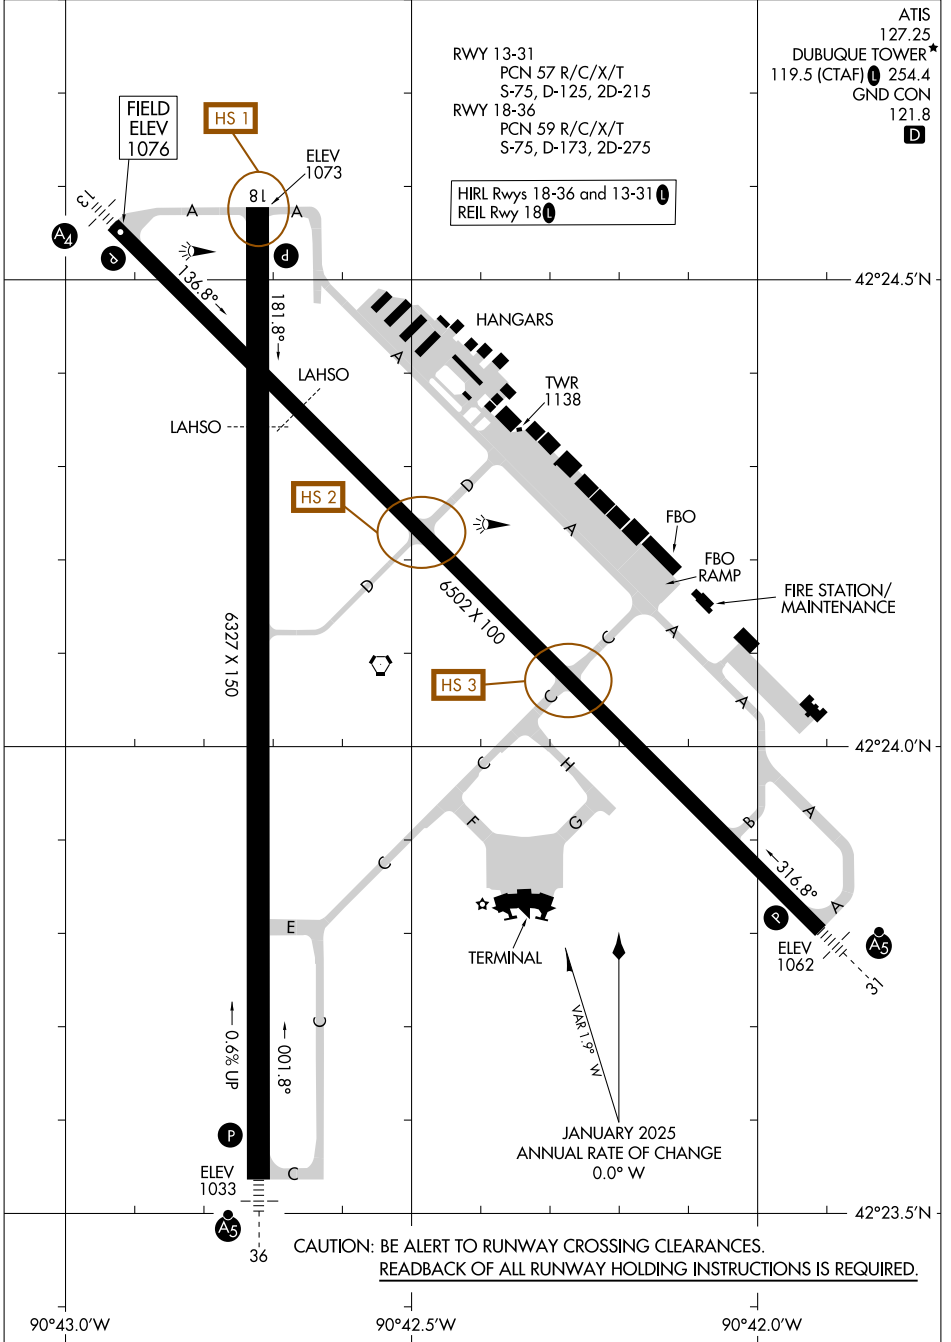

AIRPORT DIAGRAM

AL-923 (FAA)

DUBUQUE RGNL (DBQ)
DUBUQUE, IOWA

NC-3, 15 MAY 2025 to 12 JUN 2025

NC-3, 15 MAY 2025 to 12 JUN 2025

AIRPORT DIAGRAM

DUBUQUE, IOWA
DUBUQUE RGNL (DBQ)