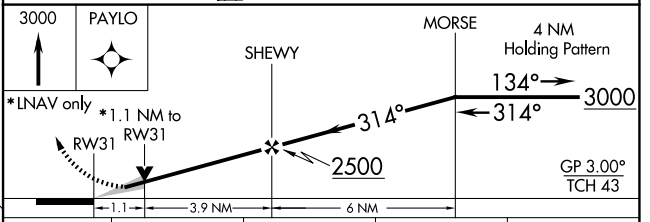

WAAS CH 77503 W31A	APP CRS 314°	Rwy Idg TDZE Apt Elev	6200 861 869
--	------------------------	-----------------------------	---

RNAV (GPS) RWY 31

THE EASTERN IOWA (CID)

RNP APCH. ▼ Baro-VNAV NA below -16°C (4°F).		MALSR ⊕	MISSED APPROACH: Climb to 3000 direct PAYLO and hold.		
ATIS 124.15	CEDAR RAPIDS APP CON* 119.7 266.8	CEDAR RAPIDS TOWER* 118.7 (CTAF) 266.8	GND CON 121.6	CLNC DEL 125.45	UNICOM 122.95

CATEGORY	A	B	C	D
LPV DA	1120-½ 259 (300-½)			
LNAV/VNAV DA	1140-½	279 (300-½)	1140-¾ 279 (300-¾)	
LNAV MDA	1240-½	379 (400-½)	1240-1 379 (400-1)	

NC-3, 15 MAY 2025 to 12 JUN 2025

NC-3, 15 MAY 2025 to 12 JUN 2025