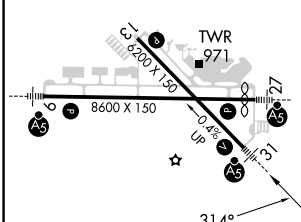

WAAS CH 77503 W31A	APP CRS 314°	Rwy Idg TDZE Apt Elev	6200 861 869
--	------------------------	-----------------------------	---

RNAV (GPS) RWY 31

THE EASTERN IOWA (CID)

RNP APCH. ▼ Baro-VNAV NA below -16°C (4°F).		MALSR ⊕	MISSED APPROACH: Climb to 3000 direct PAYLO and hold.		
ATIS 124.15	CEDAR RAPIDS APP CON* 119.7 266.8	CEDAR RAPIDS TOWER* 118.7 (CTAF) 266.8	GND CON 121.6	CLNC DEL 125.45	UNICOM 122.95

CATEGORY	A	B	C	D
LPV DA	1120-½ 259 (300-½)			
LNAV/VNAV DA	1140-½	279 (300-½)	1140-¾ 279 (300-¾)	
LNAV MDA	1240-½	379 (400-½)	1240-1 379 (400-1)	

NC-3, 15 MAY 2025 to 12 JUN 2025

NC-3, 15 MAY 2025 to 12 JUN 2025