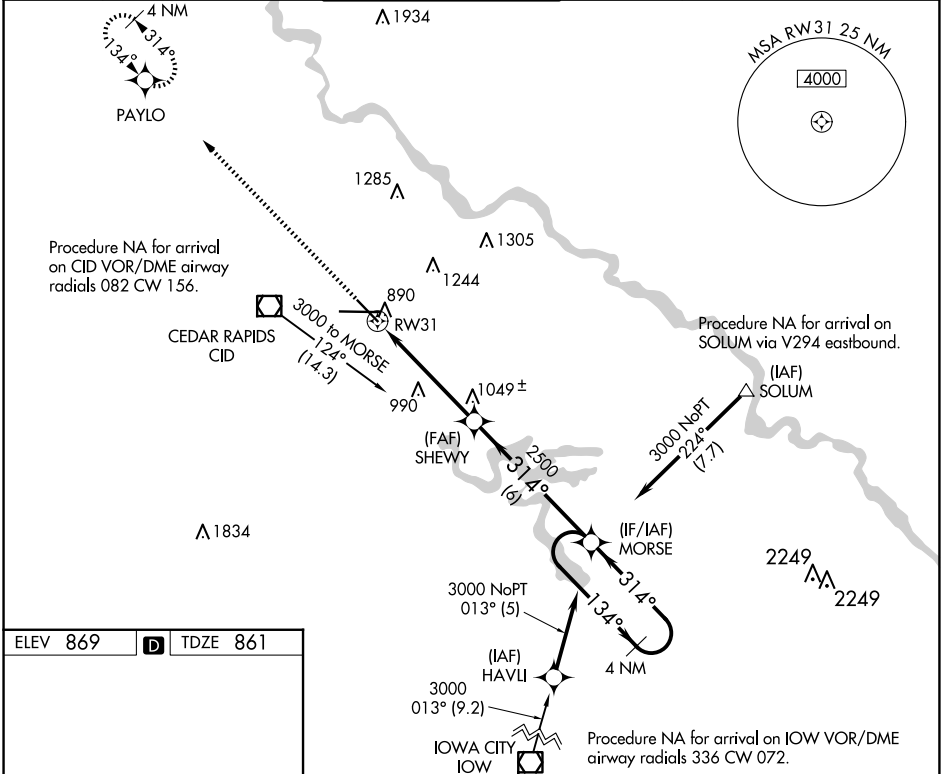

WAAS CH 77503 W31A	APP CRS 314°	Rwy Idg TDZE Apt Elev	6200 861 869
--	------------------------	-----------------------------	---

RNAV (GPS) RWY 31

THE EASTERN IOWA (CID)

RNP APCH. ▼ Baro-VNAV NA below -16°C (4°F).		MALSR ⊕	MISSED APPROACH: Climb to 3000 direct PAYLO and hold.		
ATIS 124.15	CEDAR RAPIDS APP CON* 119.7 266.8	CEDAR RAPIDS TOWER* 118.7 (CTAF) 266.8	GND CON 121.6	CLNC DEL 125.45	UNICOM 122.95

CATEGORY	A	B	C	D
LPV DA	1120-½ 259 (300-½)			
LNAV/VNAV DA	1140-½	279 (300-½)	1140-¾ 279 (300-¾)	
LNAV MDA	1240-½	379 (400-½)	1240-1 379 (400-1)	

NC-3, 15 MAY 2025 to 12 JUN 2025

NC-3, 15 MAY 2025 to 12 JUN 2025