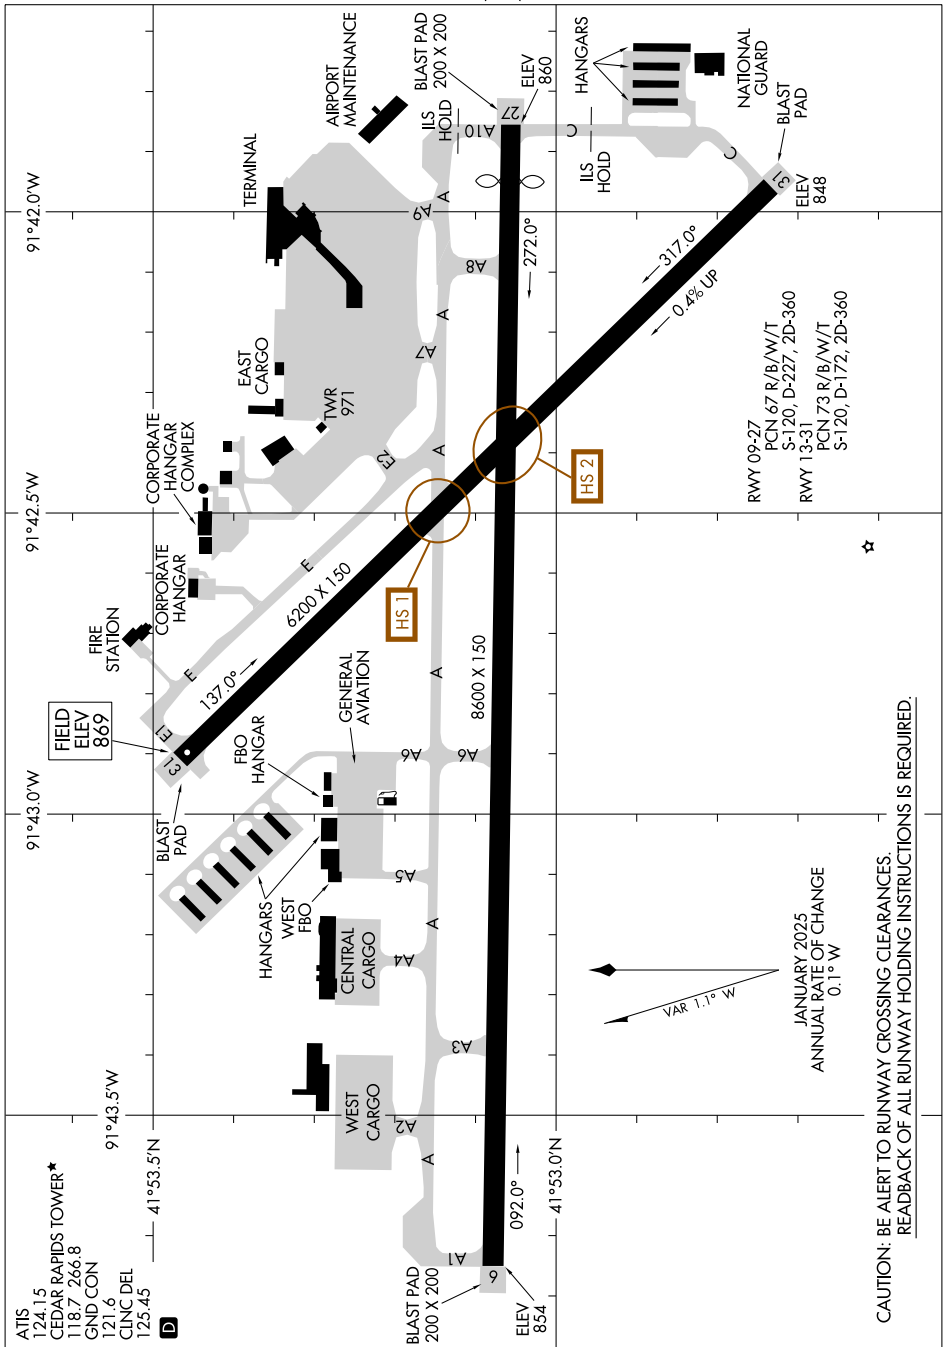

AIRPORT DIAGRAM

THE EASTERN IOWA (CID)
CEDAR RAPIDS, IOWA

AL-250 (FAA)

NC-3, 15 MAY 2025 to 12 JUN 2025

AIRPORT DIAGRAM

CEDAR RAPIDS, IOWA
THE EASTERN IOWA (CID)

CAUTION: BE ALERT TO RUNWAY CROSSING CLEARANCES.
READBACK OF ALL RUNWAY HOLDING INSTRUCTIONS IS REQUIRED.

NC-3, 15 MAY 2025 to 12 JUN 2025