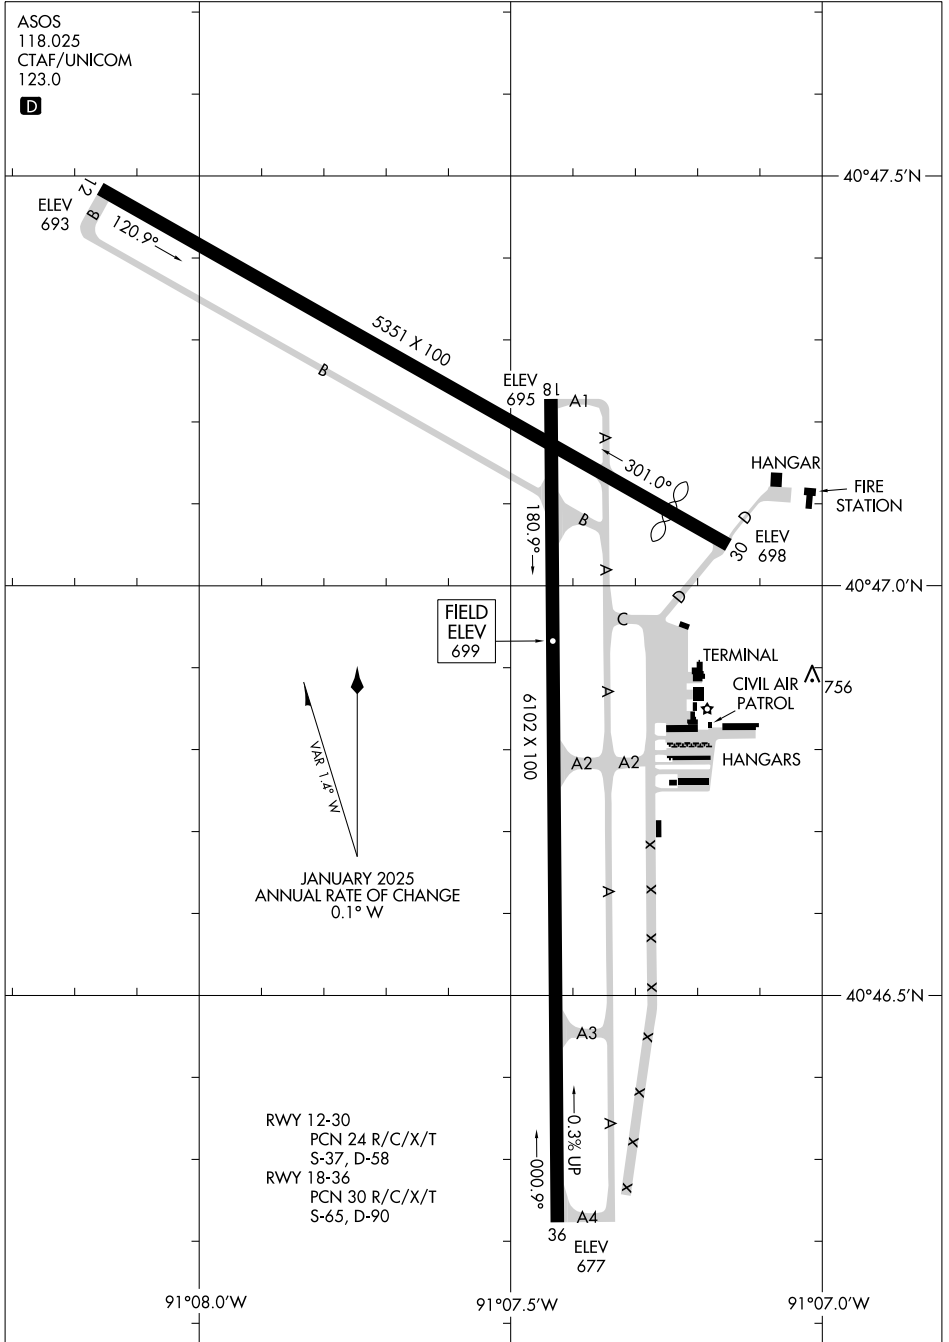

25107

AIRPORT DIAGRAM

AL-69 (FAA)

SOUTHEAST IOWA RGNL (B.R.L.)
BURLINGTON, IOWA

ASOS
118.025
CTAF/UNICOM
123.0

NC-3, 15 MAY 2025 to 12 JUN 2025

NC-3, 15 MAY 2025 to 12 JUN 2025

AIRPORT DIAGRAM

25107

BURLINGTON, IOWA
SOUTHEAST IOWA RGNL (B.R.L.)