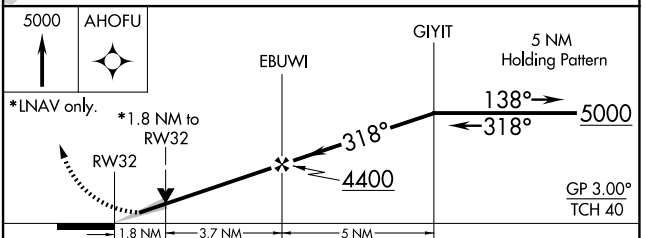

CATEGORY	A	B	C	D
LPV DA	2841-1	252 (300-1)		NA
LNAV/VNAV DA	2961-1¼	372 (400-1¼)		NA
LNAV MDA	3180-1	591 (600-1)		NA
CIRCLING	3180-1¼ 585 (600-1¼)	3560-1½ 965 (1000-1½)		NA