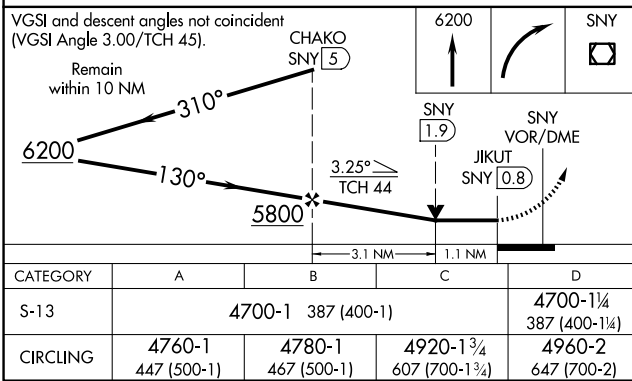

VOR/DME SNY 115.9 Chan 106	APP CRS 130°	Rwy Idg 6600 TDZE 4313 Apt Elev 4313
------------------------------------------------	------------------------	-----------------------------------------------------------------

VOR/DME RWY 13

SIDNEY MUNI/LLOYD W CARR FLD (SNY)

⚠ VDP NA when using Kimball altimeter setting. When local altimeter setting not received, use Kimball altimeter setting; increase all MDAs 160 feet and visibility Cats C and D ½ SM.

MISSED APPROACH: Climb to 6200 then right turn direct SNY VOR/DME and hold.

ASOS 125.775	DENVER CENTER 118.475 225.4	UNICOM 122.8 (CTAF) 0
------------------------	---------------------------------------	---------------------------------