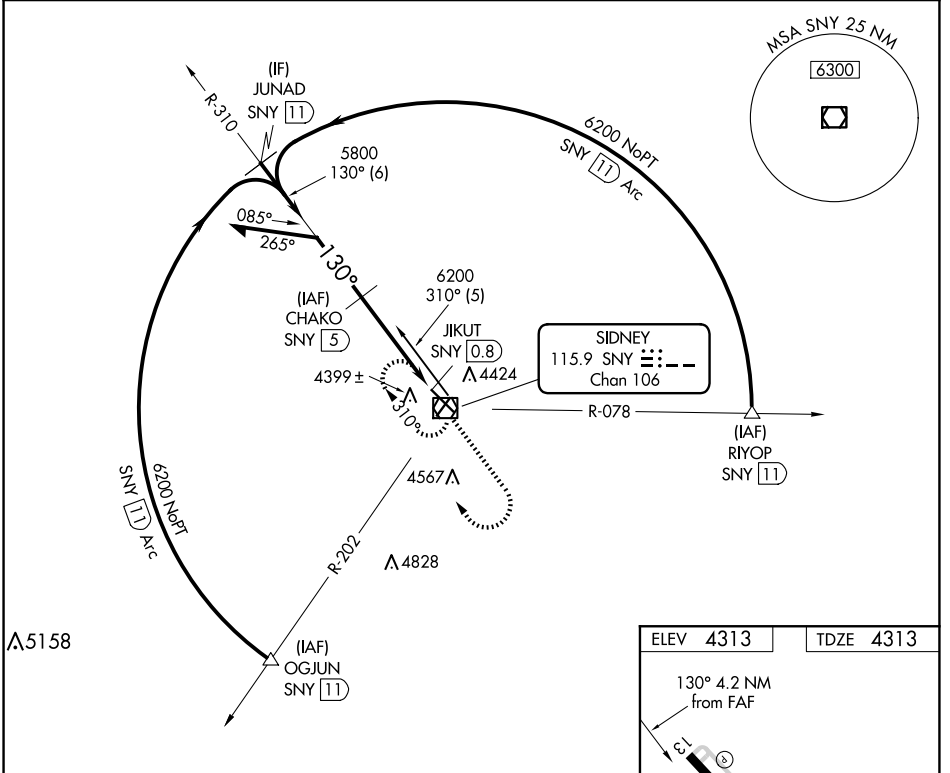

VOR/DME SNY 115.9 Chan 106	APP CRS 130°	Rwy Idg 6600 TDZE 4313 Apt Elev 4313
------------------------------------------------	------------------------	-----------------------------------------------------------------

VOR/DME RWY 13

SIDNEY MUNI/LLOYD W CARR FLD (SNY)

⚠ VDP NA when using Kimball altimeter setting. When local altimeter setting not received, use Kimball altimeter setting; increase all MDAs 160 feet and visibility Cats C and D ½ SM.

MISSED APPROACH: Climb to 6200 then right turn direct SNY VOR/DME and hold.

ASOS 125.775	DENVER CENTER 118.475 225.4	UNICOM 122.8 (CTAF) 0
------------------------	---------------------------------------	---------------------------------

NC-2, 15 MAY 2025 to 12 JUN 2025

NC-2, 15 MAY 2025 to 12 JUN 2025