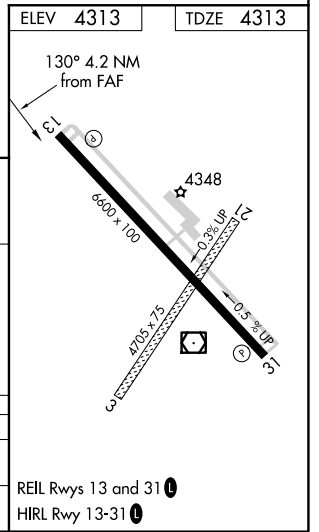

VOR/DME SNY 115.9 Chan 106	APP CRS 130°	Rwy Idg 6600 TDZE 4313 Apt Elev 4313
------------------------------------------------	------------------------	-----------------------------------------------------------------

VOR/DME RWY 13

SIDNEY MUNI/LLOYD W CARR FLD (SNY)

⚠ VDP NA when using Kimball altimeter setting. When local altimeter setting not received, use Kimball altimeter setting; increase all MDAs 160 feet and visibility Cats C and D ½ SM.

MISSED APPROACH: Climb to 6200 then right turn direct SNY VOR/DME and hold.

ASOS 125.775	DENVER CENTER 118.475 225.4	UNICOM 122.8 (CTAF) 0
------------------------	---------------------------------------	---------------------------------