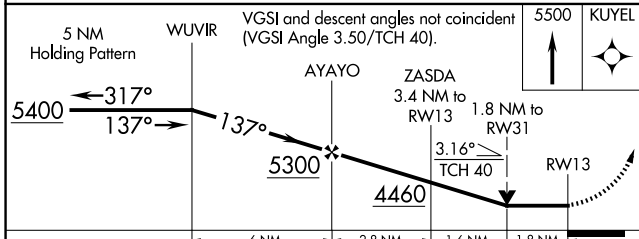

WAAS CH 93531 W13A	APP CRS 137°	Rwy Idg 3700 TDZE 3279 Apt Elev 3279
--	------------------------	---

RNAV (GPS) RWY 13

SEARLE FLD (OGA)

RNP APCH.		MISSED APPROACH: Climb to 5500 direct KUYEL and hold.
AWOS-3 121.275	DENVER CENTER 132.7 397.85	UNICOM 122.8 (CTAF)

ELEV 3279	TDZE 3279
-----------	-----------

CATEGORY	A	B	C	D
LP MDA	3940-1	661 (700-1)		NA
RNAV MDA	4000-1	721 (800-1)		NA
CIRCLING	4000-1	721 (800-1)		NA

MRL Rwy 8-26 and 13-31

NC-2, 15 MAY 2025 to 12 JUN 2025