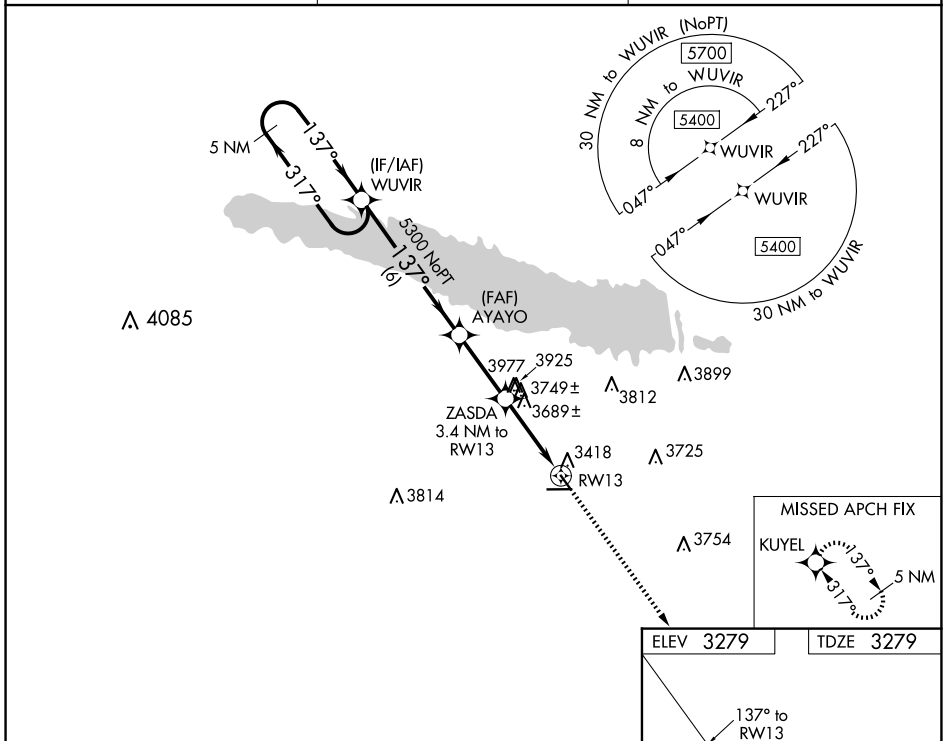

WAAS CH 93531 W13A	APP CRS 137°	Rwy Idg 3700 TDZE 3279 Apt Elev 3279
--	------------------------	---

RNAV (GPS) RWY 13

SEARLE FLD (OGA)

RNP APCH.		MISSED APPROACH: Climb to 5500 direct KUYEL and hold.
AWOS-3 121.275	DENVER CENTER 132.7 397.85	UNICOM 122.8 (CTAF)

ELEV 3279	TDZE 3279
-----------	-----------

CATEGORY	A	B	C	D
LP MDA	3940-1	661 (700-1)		NA
RNAV MDA	4000-1	721 (800-1)		NA
CIRCLING	4000-1	721 (800-1)		NA

MRL Rwy 8-26 and 13-31

NC-2, 15 MAY 2025 to 12 JUN 2025

NC-2, 15 MAY 2025 to 12 JUN 2025