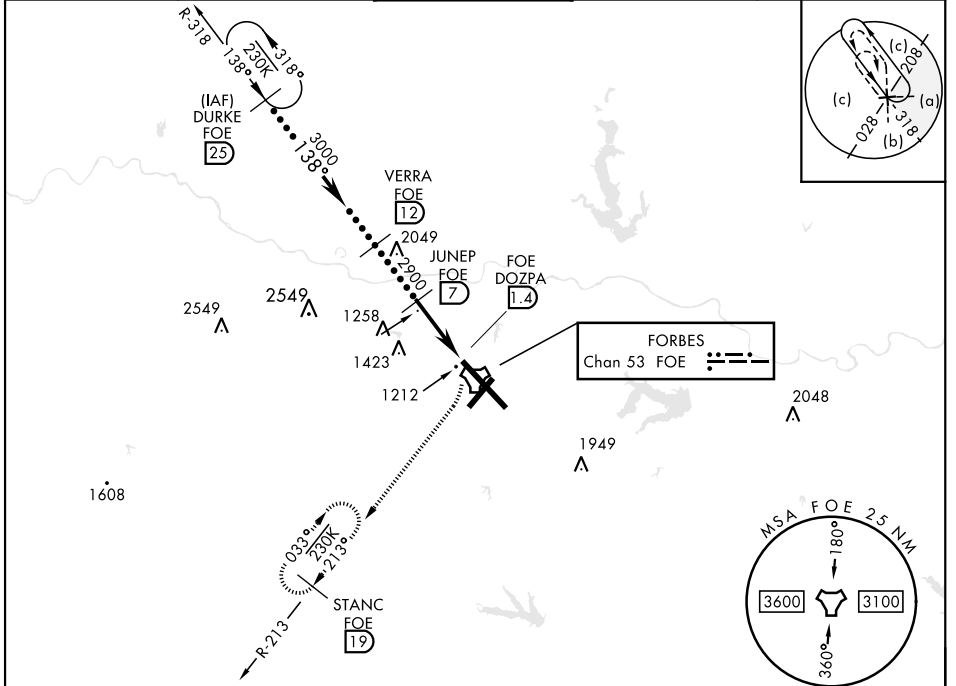

HI-TACAN RWY 13

TACAN Chan 53	FOE 138°	APCH CRS 138°	Rwy Idg 12,803 TDZE 1066 Arprt Elev 1078
----------------------	-----------------	----------------------	---

[USAF]

TOPEKA RGNL (KFOE)

	MALSF	MISSED APPROACH: Climbing right turn to 3000 via FOE TACAN R-213 to STANC/19 DME and hold.
	NA	

ATIS 128.25	KANSAS CITY CENTER 123.8 343.7	FORBES TOWER ★ 120.8 (CTAF) 340.2	GND CON 118.425 275.8	UNICOM 122.95
--------------------	---------------------------------------	--	------------------------------	----------------------

EMERG SAFE ALT 100 NM 3600

ELEV 1078	TDZE 1066
-----------	-----------

CATEGORY	C	D	E
S-13	1600-1½	534 (600-1½)	
CIRCLING	1600-1½ 522 (600-1½)	1700-2 622 (700-2)	1720-2¼ 642 (700-2¼)

MRL Rwy 3-21
REIL Rwy 3, 13, and 21
HIRL Rwy 13-31

HI-TACAN RWY 13

NC-2, 15 MAY 2025 to 12 JUN 2025

NC-2, 15 MAY 2025 to 12 JUN 2025