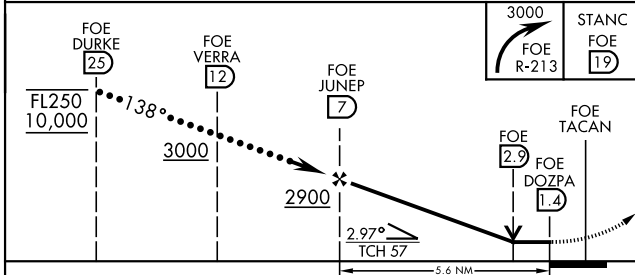

HI-TACAN RWY 13

TACAN Chan 53	FOE 138°	APCH CRS 138°	Rwy Idg 12,803 TDZE 1066 Arprt Elev 1078
----------------------	-----------------	----------------------	---

[USAF]

TOPEKA RGNL (KFOE)

	MALSF	MISSED APPROACH: Climbing right turn to 3000 via FOE TACAN R-213 to STANC/19 DME and hold.
	NA	

ATIS 128.25	KANSAS CITY CENTER 123.8 343.7	FORBES TOWER ★ 120.8 (CTAF) 340.2	GND CON 118.425 275.8	UNICOM 122.95
--------------------	---------------------------------------	--	------------------------------	----------------------

EMERG SAFE ALT 100 NM 3600

ELEV 1078	TDZE 1066
-----------	-----------

CATEGORY	C	D	E
S-13	1600-1½	534 (600-1½)	
CIRCLING	1600-1½ 522 (600-1½)	1700-2 622 (700-2)	1720-2¼ 642 (700-2¼)

MRL Rwy 3-21
REIL Rwy 3, 13, and 21
HIRL Rwy 13-31