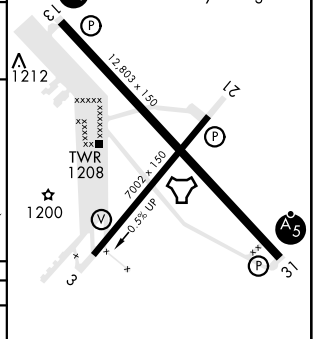

HI-TACAN RWY 13

TACAN Chan 53	FOE 138°	APCH CRS 138°	Rwy Idg 12,803 TDZE 1066 Arprt Elev 1078
----------------------	-----------------	----------------------	---

[USAF]

TOPEKA RGNL (KFOE)

	MALSF	MISSED APPROACH: Climbing right turn to 3000 via FOE TACAN R-213 to STANC/19 DME and hold.
	NA	

ATIS 128.25	KANSAS CITY CENTER 123.8 343.7	FORBES TOWER ★ 120.8 (CTAF) 340.2	GND CON 118.425 275.8	UNICOM 122.95
--------------------	---------------------------------------	--	------------------------------	----------------------

EMERG SAFE ALT 100 NM 3600

ELEV 1078	TDZE 1066
-----------	-----------

CATEGORY	C	D	E
S-13	1600-1½	534 (600-1½)	
CIRCLING	1600-1½ 522 (600-1½)	1700-2 622 (700-2)	1720-2¼ 642 (700-2¼)

MRL Rwy 3-21
REIL Rwy 3, 13, and 21
HIRL Rwy 13-31