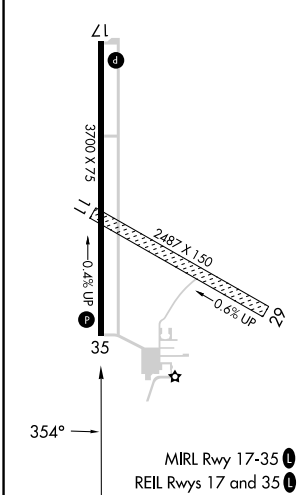

WAAS CH 65808 W35A	APP CRS 354°	Rwy Idg TDZE Apt Elev	3700 1477 1479
--	------------------------	-----------------------------	---

RNAV (GPS) RWY 35

FAIRBURY MUNI (F'BY)

RNP APCH.		MISSED APPROACH: Climb to 4000 direct GADWY and hold.
<p>▼ Use Hebron altimeter setting; when not received, use Beatrice altimeter setting: ▲ NA increase LPV DA to 1796 feet and all visibilities ¼ SM; increase all MDAs 40 feet. Circling NA to Rwys 11 and 29.</p>		
HJH AWOS-3 118.525	MINNEAPOLIS CENTER 126.4 317.7	UNICOM 122.7 (CTAF) 0

ELEV 1479	TDZE 1477
-----------	-----------

CATEGORY	A	B	C	D
LPV DA	1773-1	296 (300-1)		NA
LNAV MDA	1900-1	423 (500-1)		NA
CIRCLING	1960-1	481 (500-1)		NA