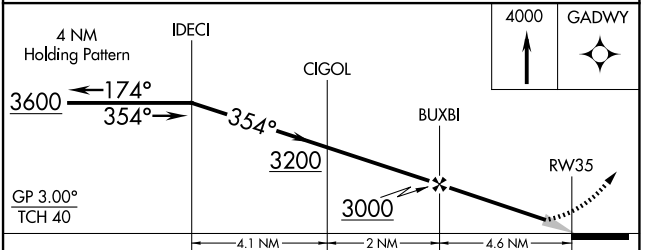

WAAS CH 65808 W35A	APP CRS 354°	Rwy Idg TDZE Apt Elev	3700 1477 1479
--	------------------------	-----------------------------	---

RNAV (GPS) RWY 35

FAIRBURY MUNI (F'BY)

RNP APCH.		MISSED APPROACH: Climb to 4000 direct GADWY and hold.
<p>▼ Use Hebron altimeter setting; when not received, use Beatrice altimeter setting: ▲ NA increase LPV DA to 1796 feet and all visibilities ¼ SM; increase all MDAs 40 feet. Circling NA to Rwys 11 and 29.</p>		
HJH AWOS-3 118.525	MINNEAPOLIS CENTER 126.4 317.7	UNICOM 122.7 (CTAF) 0

ELEV 1479	TDZE 1477
-----------	-----------

CATEGORY	A	B	C	D
LPV DA	1773-1	296 (300-1)		NA
LNAV MDA	1900-1	423 (500-1)		NA
CIRCLING	1960-1	481 (500-1)		NA