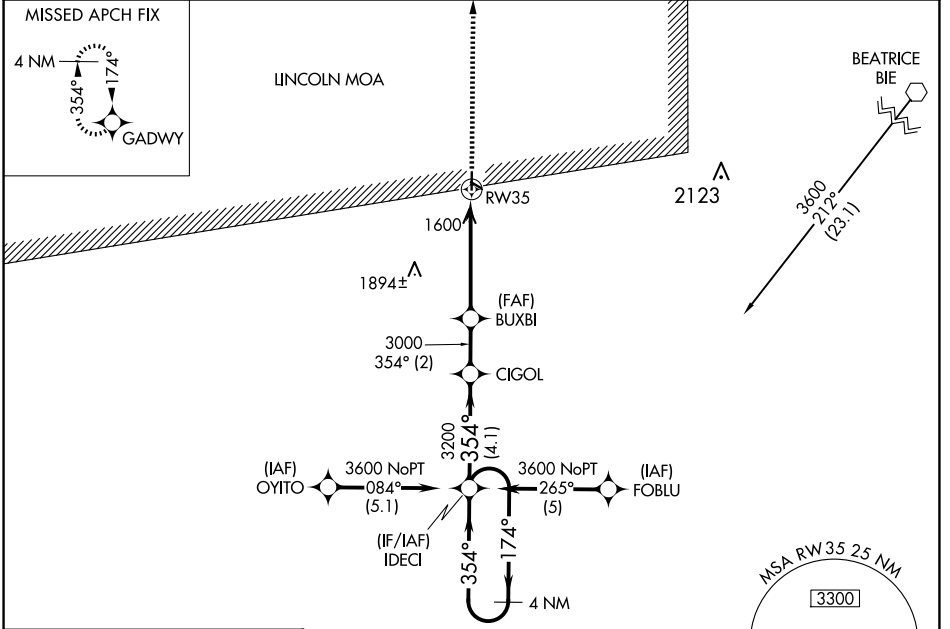

WAAS CH 65808 W35A	APP CRS 354°	Rwy Idg TDZE Apt Elev	3700 1477 1479
--	------------------------	-----------------------------	---

RNAV (GPS) RWY 35

FAIRBURY MUNI (F'BY)

RNP APCH.		MISSED APPROACH: Climb to 4000 direct GADWY and hold.
<p>▼ Use Hebron altimeter setting; when not received, use Beatrice altimeter setting: ▲ NA increase LPV DA to 1796 feet and all visibilities ¼ SM; increase all MDAs 40 feet. Circling NA to Rwys 11 and 29.</p>		
HJH AWOS-3 118.525	MINNEAPOLIS CENTER 126.4 317.7	UNICOM 122.7 (CTAF) 0

ELEV 1479	TDZE 1477
-----------	-----------

CATEGORY	A	B	C	D
LPV DA	1773-1	296 (300-1)		NA
LNAV MDA	1900-1	423 (500-1)		NA
CIRCLING	1960-1	481 (500-1)		NA