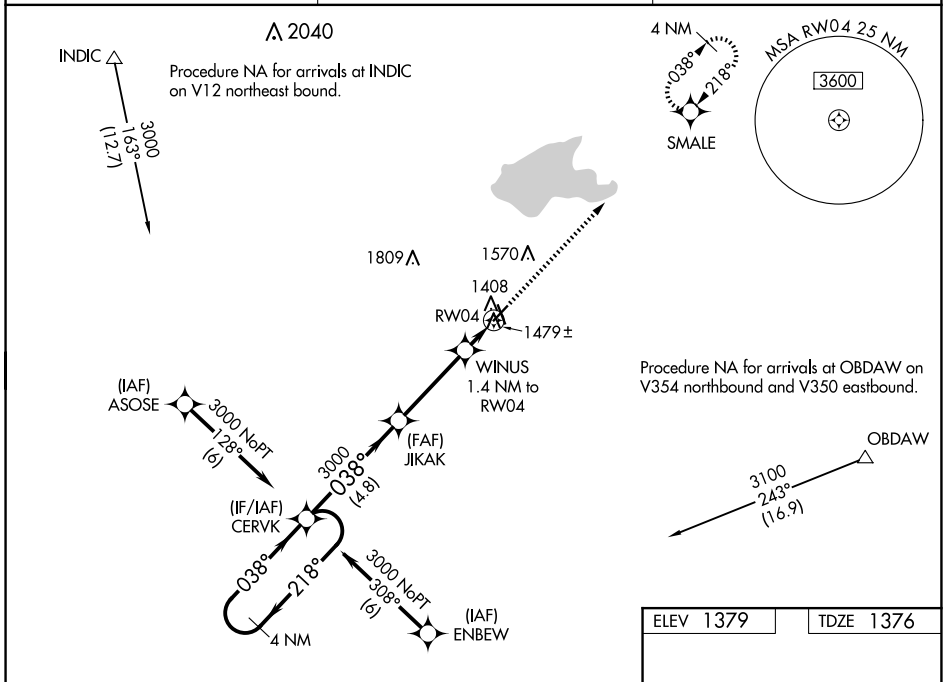

WAAS CH 99334 W04A	APP CRS 038°	Rwy ldg TDZE Apt Elev	4204 1376 1379
--	------------------------	-----------------------------	---

RNAV (GPS) RWY 4

EL DORADO/CAPT JACK THOMAS MEML (EQA)

NA For uncompensated Baro-VNAV systems, LNAV/VNAV NA below -17°C (2°F) or above 54°C (130°F). DME/DME RNP-0.3 NA. When local altimeter setting not received, use Colonel James Jabara altimeter setting and increase all DA 51 feet and all MDA 60 feet. Baro-VNAV NA when using Colonel James Jabara altimeter setting.

MISSED APPROACH: Climb to 3100 direct SMALE and hold.

AWOS-3P 120.875	WICHITA APP CON 134.8 269.1	UNICOM 122.8 (CTAF) 0
---------------------------	---------------------------------------	---------------------------------

CATEGORY	A	B	C	D
LPV DA	1576-1	200 (200-1)		NA
LNAV/VNAV DA	1626-1	250 (300-1)		NA
LNAV MDA	1740-1	364 (400-1)		NA
CIRCLING	1820-1 441 (500-1)	1960-1 581 (600-1)		NA

NC-2, 15 MAY 2025 to 12 JUN 2025

NC-2, 15 MAY 2025 to 12 JUN 2025