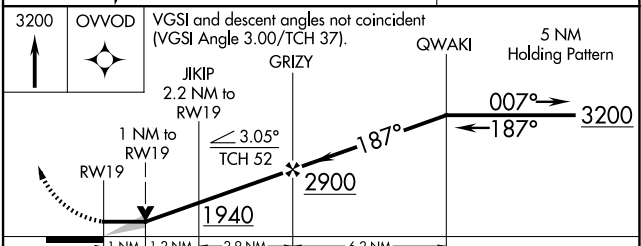

CATEGORY	A	B	C	D
LNAV MDA	1560-1 352 (400-1)			NA
CIRCLING	1660-1	452 (500-1)	1880-2 672 (700-2)	NA