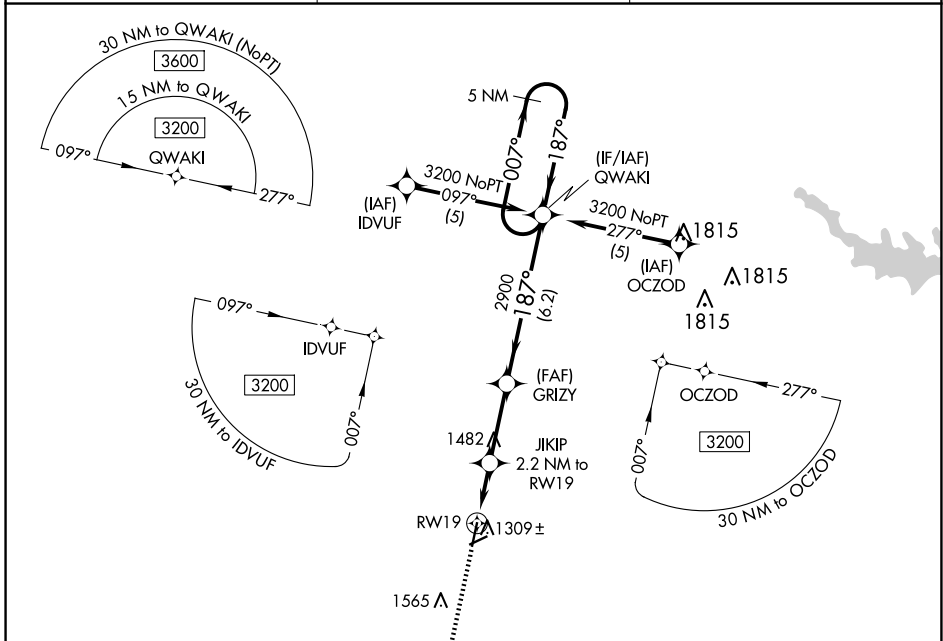

APP CRS	Rwy Idg	5005
187°	TDZE	1208
	Apt Elev	1208

RNAV (GPS) RWY 19

EMPORIA MUNI (EMP)

RNP APCH-GPS. Circling NA to Rwys 6 and 24.		MISSED APPROACH: Climb to 3200 direct OVVOD and hold.
ASOS 126.125	KANSAS CITY CENTER 127.725 270.25	UNICOM 122.8 (CTAF) 0

NC-2, 15 MAY 2025 to 12 JUN 2025

NC-2, 15 MAY 2025 to 12 JUN 2025

CATEGORY	A	B	C	D
LNAV MDA	1560-1 352 (400-1)			NA
CIRCLING	1660-1	452 (500-1)	1880-2 672 (700-2)	NA