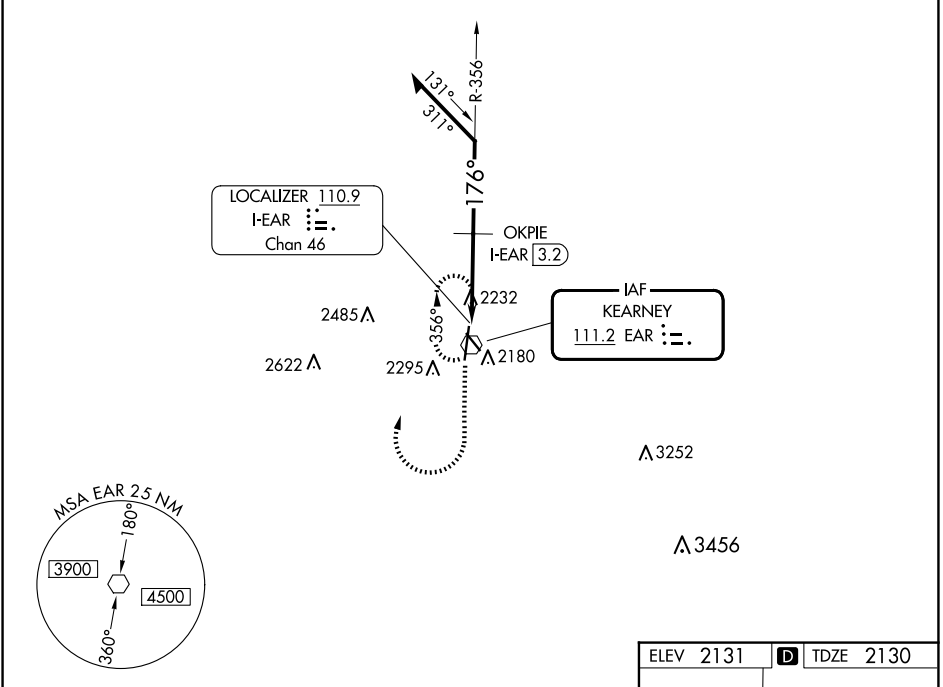

VOR EAR 111.2	APP CRS 176°	Rwy Idg 7094
		TDZE 2130
		Apt Elev 2131

VOR RWY 18

KEARNEY RGNL (E.A.R.)

⚠ MISSED APPROACH: Climb to 3900 then right turn direct EAR VOR and hold.

AWOS-3PT 123.875	MINNEAPOLIS CENTER 119.4 278.8	UNICOM 123.0 (CTAF) Ⓛ
----------------------------	--	---------------------------------

NC-2, 15 MAY 2025 to 12 JUN 2025

NC-2, 15 MAY 2025 to 12 JUN 2025

CATEGORY	A	B	C	D
S-18	2780-1	650 (700-1)	2780-1¾ 650 (700-1¾)	2780-1½ 650 (700-1½)
C CIRCLING	2780-1	649 (700-1)	2780-1¾ 649 (700-1¾)	2840-2¼ 709 (800-2¼)
OKPIE FIX MINIMUMS				
S-18	2660-1	530 (600-1)	2660-1½	530 (600-1½)
C CIRCLING	2660-1	529 (600-1)	2660-1½ 529 (600-1½)	2840-2¼ 709 (800-2¼)