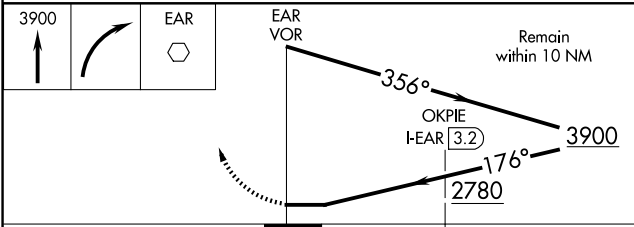

VOR EAR 111.2	APP CRS 176°	Rwy Idg 7094
		TDZE 2130
		Apt Elev 2131

VOR RWY 18

KEARNEY RGNL (E.A.R.)

⚠ MISSED APPROACH: Climb to 3900 then right turn direct EAR VOR and hold.

AWOS-3PT 123.875	MINNEAPOLIS CENTER 119.4 278.8	UNICOM 123.0 (CTAF) Ⓛ
----------------------------	--	---------------------------------

NC-2, 15 MAY 2025 to 12 JUN 2025

NC-2, 15 MAY 2025 to 12 JUN 2025

CATEGORY	A	B	C	D
S-18	2780-1	650 (700-1)	2780-1¾ 650 (700-1¾)	2780-1½ 650 (700-1½)
C CIRCLING	2780-1	649 (700-1)	2780-1¾ 649 (700-1¾)	2840-2¼ 709 (800-2¼)
OKPIE FIX MINIMUMS				
S-18	2660-1	530 (600-1)	2660-1½	530 (600-1½)
C CIRCLING	2660-1	529 (600-1)	2660-1½ 529 (600-1½)	2840-2¼ 709 (800-2¼)