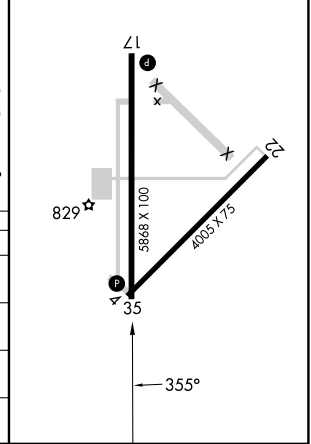

MISSED APPROACH: Climb to 3000 direct ZOMAX and hold.

ASOS 121.275	KANSAS CITY CENTER 128.6 282.325	UNICOM 123.0 (CTAF) 0
------------------------	--	---------------------------------

NC-2, 15 MAY 2025 to 12 JUN 2025

NC-2, 15 MAY 2025 to 12 JUN 2025

ELEV 754	TDZE 751
----------	----------

REIL Rwy 17 and 35 **1**
MIRL Rwy 17-35 **1**

CATEGORY	A	B	C	D
LPV DA		1001-1	250 (300-1)	
LNAV/VNAV DA		1018-1	267 (300-1)	
LNAV MDA	1240-1	489 (500-1)	1240-1 3/8	489 (500-1 3/8)
C CIRCLING	1240-1	486 (500-1)	1300-1 1/2 546 (600-1 1/2)	1500-2 1/2 746 (800-2 1/2)