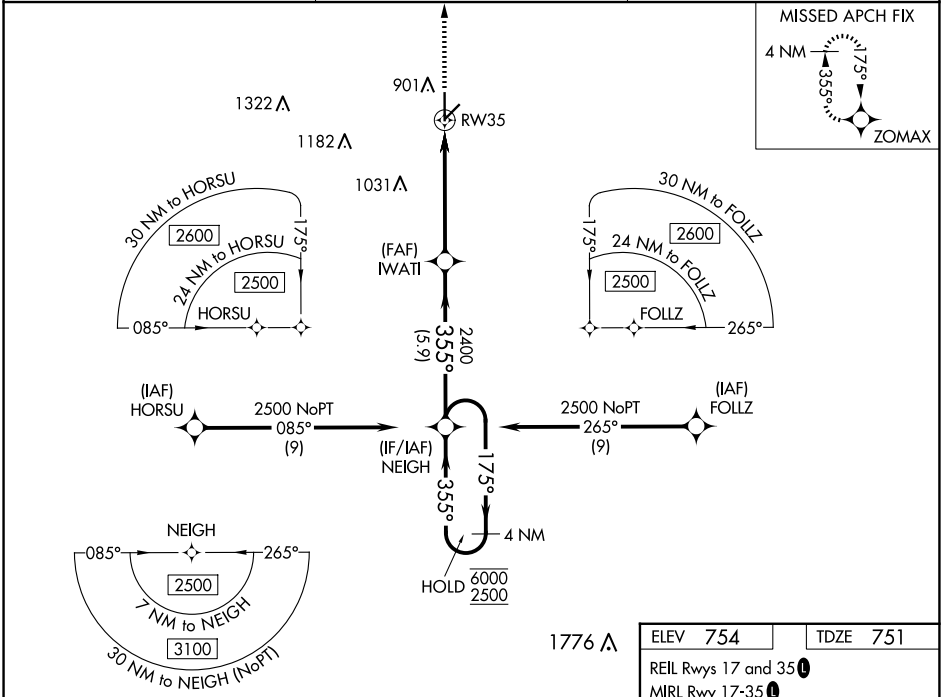

WAAS CH 82044 W35A	APP CRS 355°	Rwy Idg TDZE Apt Elev	5868 751 754
--	------------------------	-----------------------------	---

RNAV (GPS) RWY 35

COFFEYVILLE MUNI (CFV)

RNP APCH - GPS.

⚠ Circling Rwy 4, 22 NA at night. Rwy 35 helicopter visibility reduction below 3/4 SM NA. For uncompensated Baro-VNAV systems, LNAV/VNAV NA below -13°C or above 54°C.

MISSED APPROACH: Climb to 3000 direct ZOMAX and hold.

ASOS 121.275	KANSAS CITY CENTER 128.6 282.325	UNICOM 123.0 (CTAF) 0
------------------------	--	---------------------------------

NC-2, 15 MAY 2025 to 12 JUN 2025

NC-2, 15 MAY 2025 to 12 JUN 2025

ELEV 754	TDZE 751
----------	----------

REIL Rwy 17 and 35 **1**
MIRL Rwy 17-35 **1**

CATEGORY	A	B	C	D
LPV DA		1001-1	250 (300-1)	
LNAV/VNAV DA		1018-1	267 (300-1)	
LNAV MDA	1240-1	489 (500-1)	1240-1 3/8	489 (500-1 3/8)
C CIRCLING	1240-1	486 (500-1)	1300-1 1/2 546 (600-1 1/2)	1500-2 1/2 746 (800-2 1/2)