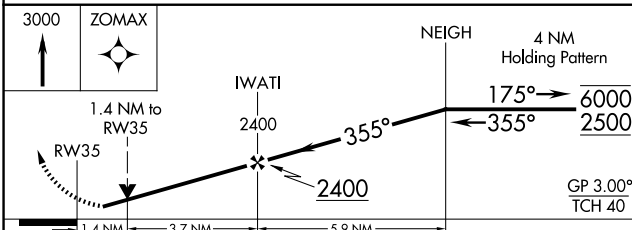

NC-2, 15 MAY 2025 to 12 JUN 2025

NC-2, 15 MAY 2025 to 12 JUN 2025