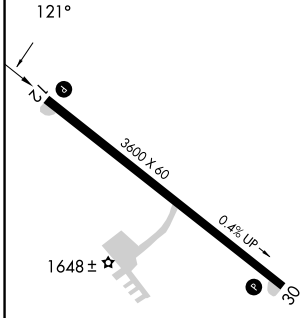

CATEGORY	A	B	C	D
LP MDA	1900-1	358 (400-1)		NA
LNAV MDA	1920-1	378 (400-1)		NA
CIRCLING	2080-1 531 (600-1)	2160-1 611 (700-1)	2160-1¾ 611 (700-1¾)	NA

REIL Rwy 12 and 30 **0**
MIRL Rwy 12-30 **0**