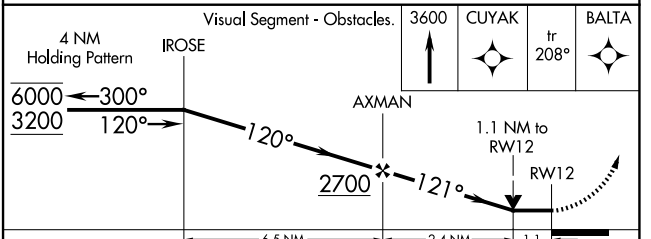

CATEGORY	A	B	C	D
LP MDA	1900-1	358 (400-1)		NA
LNAV MDA	1920-1	378 (400-1)		NA
CIRCLING	2080-1 531 (600-1)	2160-1 611 (700-1)	2160-1¾ 611 (700-1¾)	NA

REIL Rwy 12 and 30 **0**
MIRL Rwy 12-30 **0**