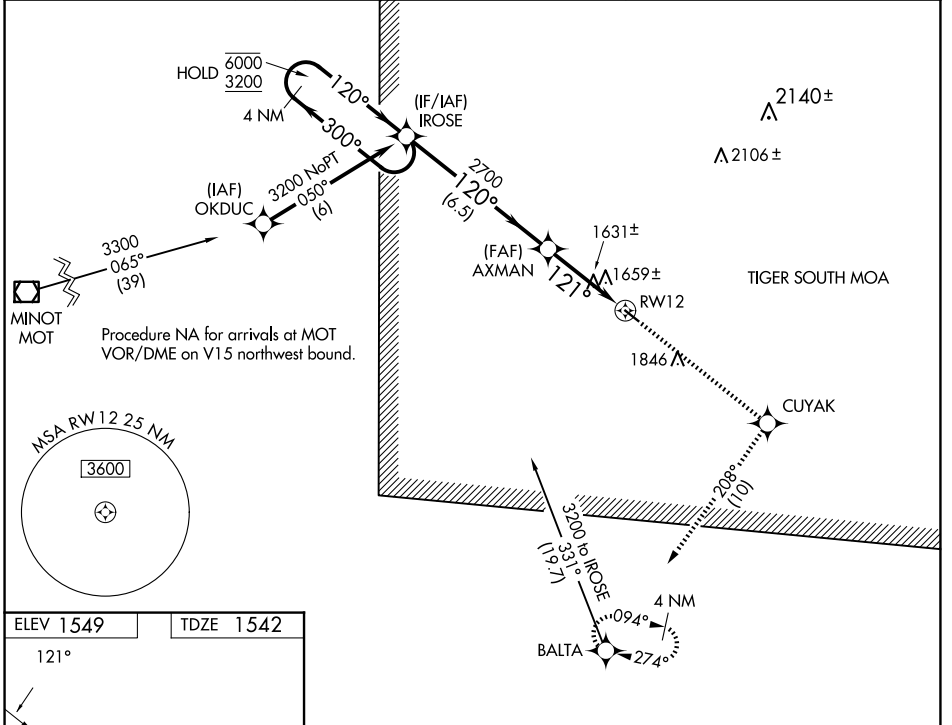

WAAS CH 58124 W12A	APP CRS 121°	Rwy Idg TDZE Apt Elev	3600 1542 1549
--	------------------------	-----------------------------	---

RNAV (GPS) RWY 12

RUGBY MUNI (RUG)

RNP APCH. ▽	MISSED APPROACH: Climb to 3600 direct CUYAK and on track 208° to BALTA and hold.
----------------	--

AWOS-3 118.475	MINNEAPOLIS CENTER 127.6 279.6	UNICOM 122.8 (CTAF) 0
--------------------------	--	--

NC-1, 15 MAY 2025 to 12 JUN 2025

NC-1, 15 MAY 2025 to 12 JUN 2025

ELEV 1549	TDZE 1542
-----------	-----------

CATEGORY	A	B	C	D
LP MDA	1900-1	358 (400-1)		NA
LNAV MDA	1920-1	378 (400-1)		NA
CIRCLING	2080-1 531 (600-1)	2160-1 611 (700-1)	2160-1¾ 611 (700-1¾)	NA

REIL Rwy 12 and 30 **0**
MIRL Rwy 12-30 **0**