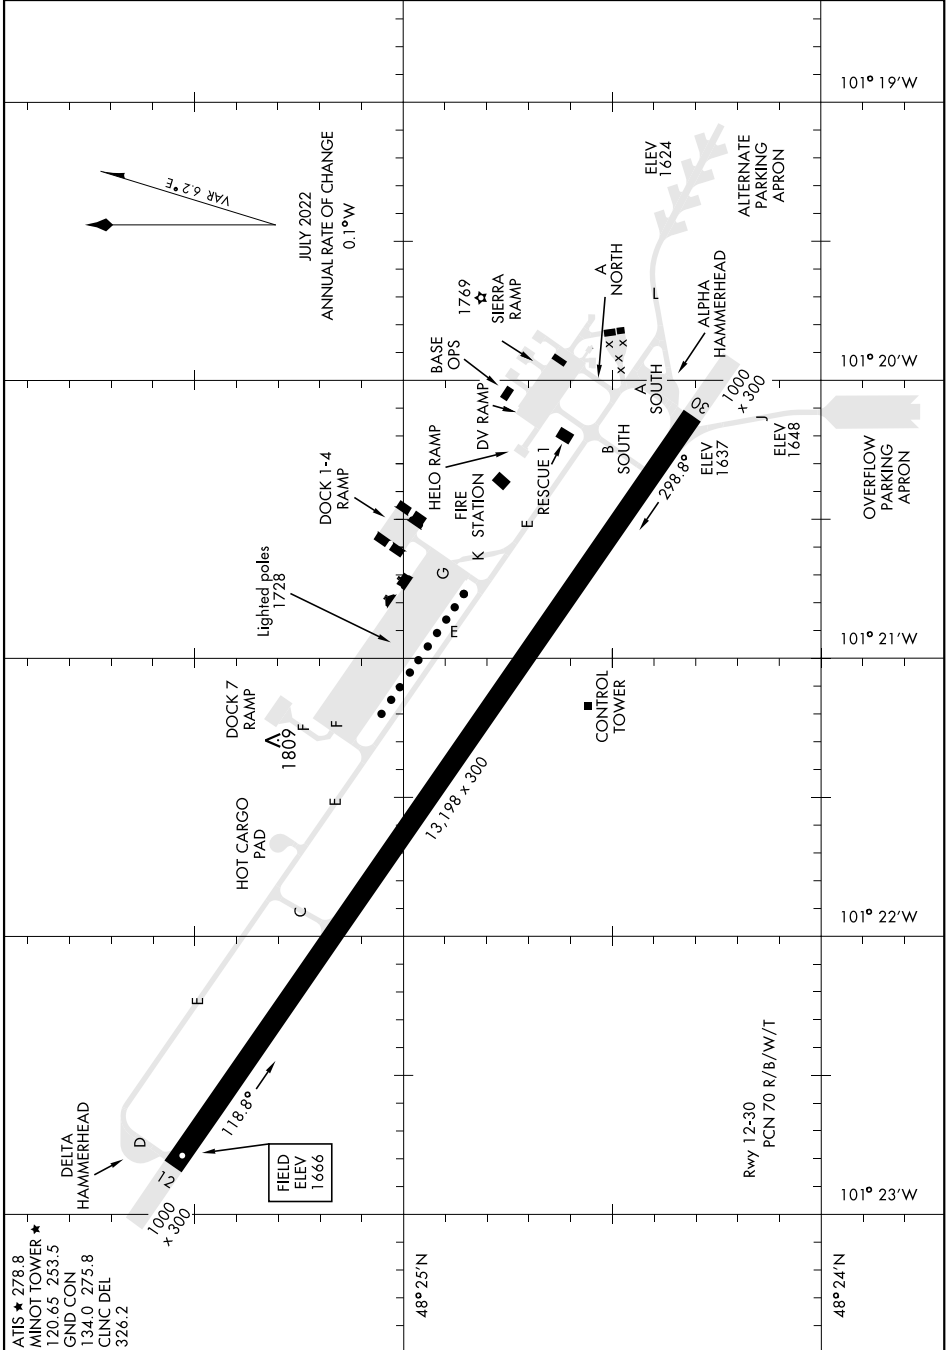

AIRPORT DIAGRAM

AL-5013 [USAF]

MINOT AFB (KMIB)

MINOT, NORTH DAKOTA

NC-1, 15 MAY 2025 to 12 JUN 2025

NC-1, 15 MAY 2025 to 12 JUN 2025

AIRPORT DIAGRAM

MINOT, NORTH DAKOTA

MINOT AFB (KMIB)

ATIS ★ 278.8
 MINOT TOWER ★
 120.65 253.5
 GND CONL
 134.0 275.8
 CLNC DEL
 326.2

Rwy 12-30
 PCN 70 R/B/W/T

FIELD
 ELEV
 1666