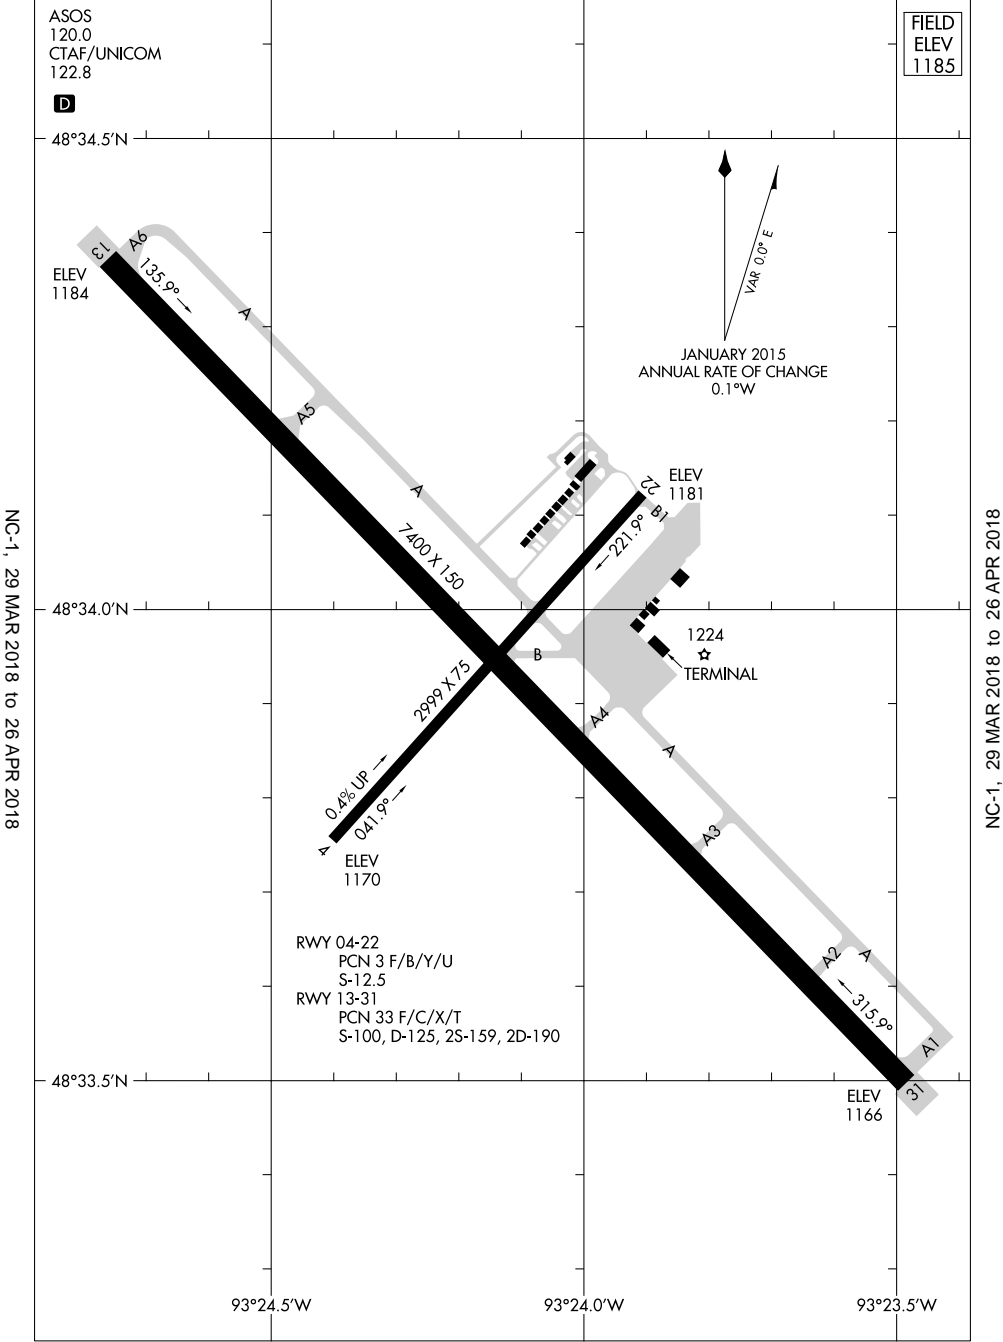

16259
AIRPORT DIAGRAM

AL-5092 (FAA)

FALLS INTL-EINARSON FIELD (INL)
INTERNATIONAL FALLS, MINNESOTA

ASOS
120.0
CTAF/UNICOM
122.8

FIELD
ELEV
1185

NC-1, 29 MAR 2018 to 26 APR 2018

NC-1, 29 MAR 2018 to 26 APR 2018

RWY 04-22
PCN 3 F/B/Y/U
S-12.5
RWY 13-31
PCN 33 F/C/X/T
S-100, D-125, 2S-159, 2D-190

AIRPORT DIAGRAM
16259

INTERNATIONAL FALLS, MINNESOTA
FALLS INTL-EINARSON FIELD (INL)