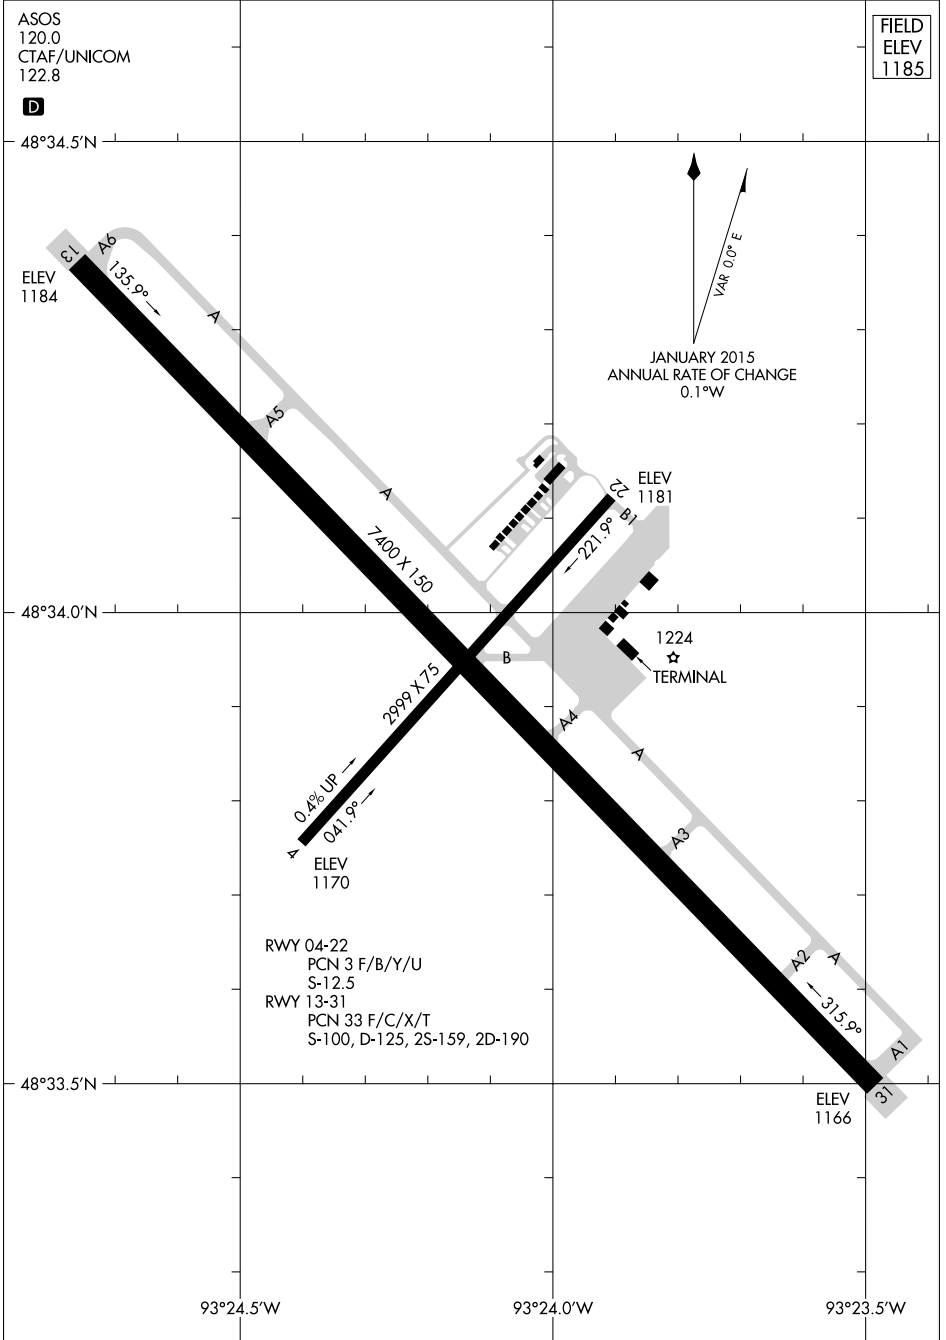

16259
AIRPORT DIAGRAM

AL-5092 (FAA)

FALLS INTL-EINARSON FIELD (INL)
 INTERNATIONAL FALLS, MINNESOTA

NC-1, 21 JUN 2018 to 19 JUL 2018

NC-1, 21 JUN 2018 to 19 JUL 2018

AIRPORT DIAGRAM
 16259

INTERNATIONAL FALLS, MINNESOTA
FALLS INTL-EINARSON FIELD (INL)