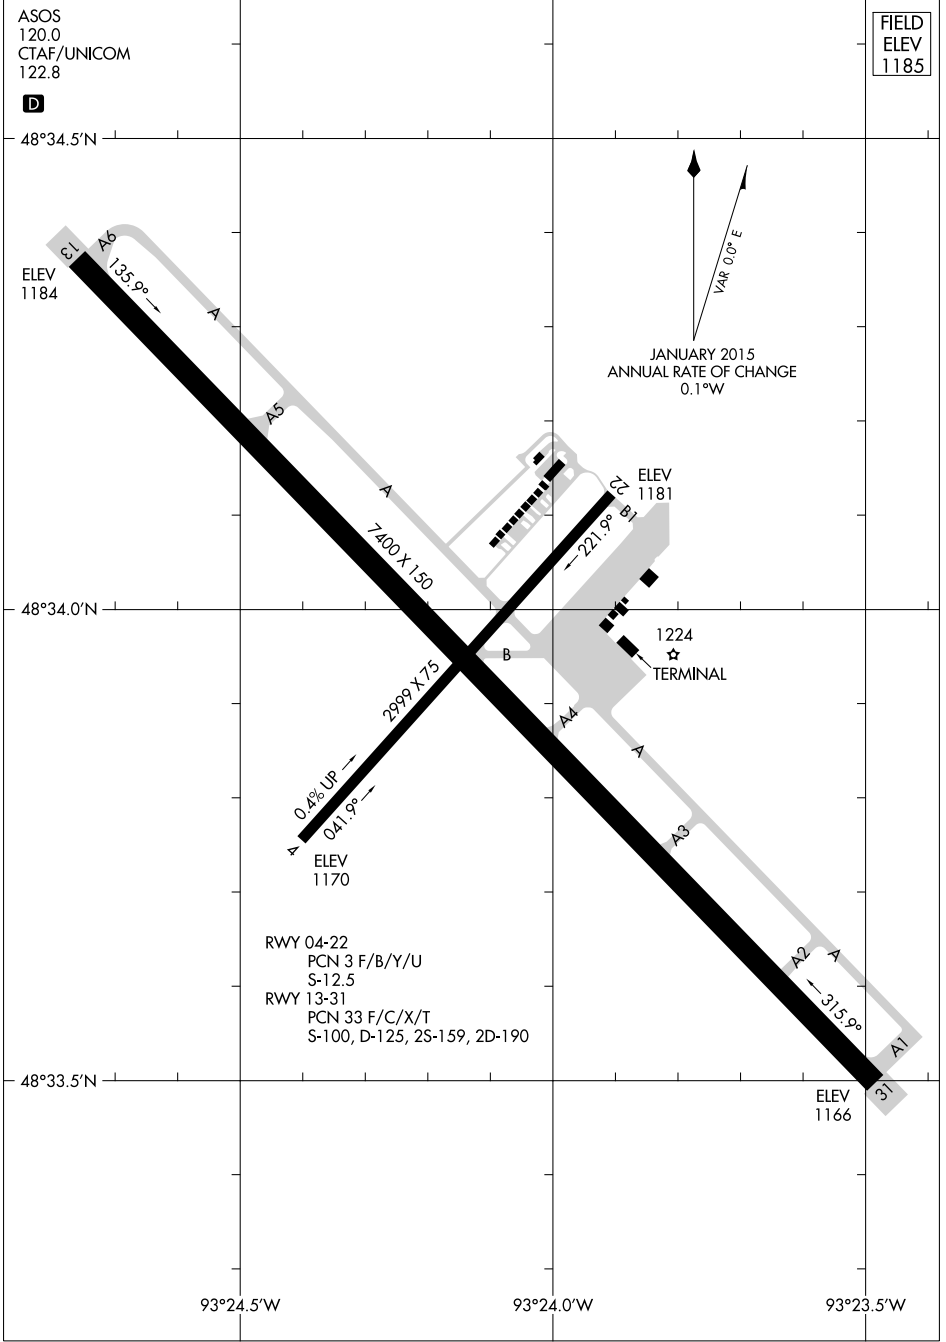

16259

AIRPORT DIAGRAM

AL-5092 (FAA)

FALLS INTL-EINARSON FIELD (INL)
INTERNATIONAL FALLS, MINNESOTA

AIRPORT DIAGRAM

16259

INTERNATIONAL FALLS, MINNESOTA
FALLS INTL-EINARSON FIELD (INL)