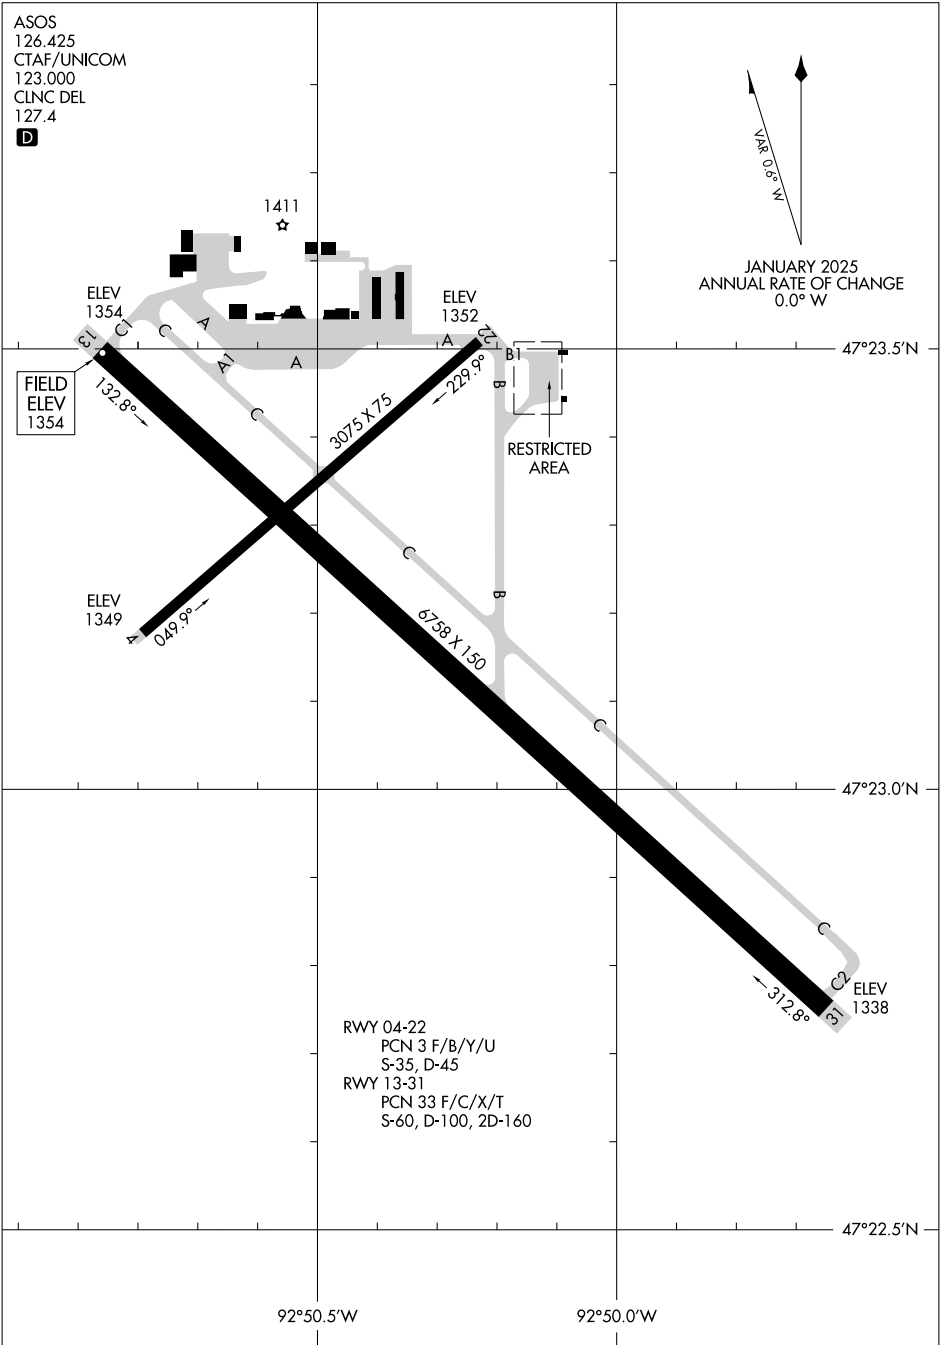

# AIRPORT DIAGRAM

AL-5159 (FAA)

RANGE RGNL (HIB)  
HIBBING, MINNESOTA

ASOS  
126.425  
CTAF/UNICOM  
123.000  
CLNC DEL  
127.4  
**D**

VAR 0.6° W  
JANUARY 2025  
ANNUAL RATE OF CHANGE  
0.0° W

NC-1, 15 MAY 2025 to 12 JUN 2025

NC-1, 15 MAY 2025 to 12 JUN 2025

RWY 04-22  
PCN 3 F/B/Y/U  
S-35, D-45  
RWY 13-31  
PCN 33 F/C/X/T  
S-60, D-100, 2D-160