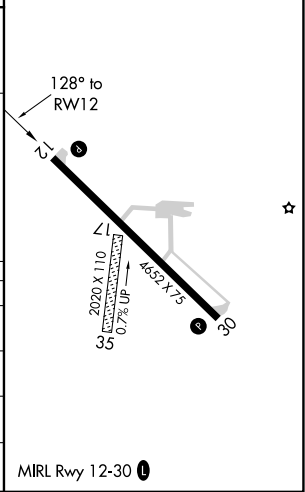

NC-1, 15 MAY 2025 to 12 JUN 2025

NC-1, 15 MAY 2025 to 12 JUN 2025