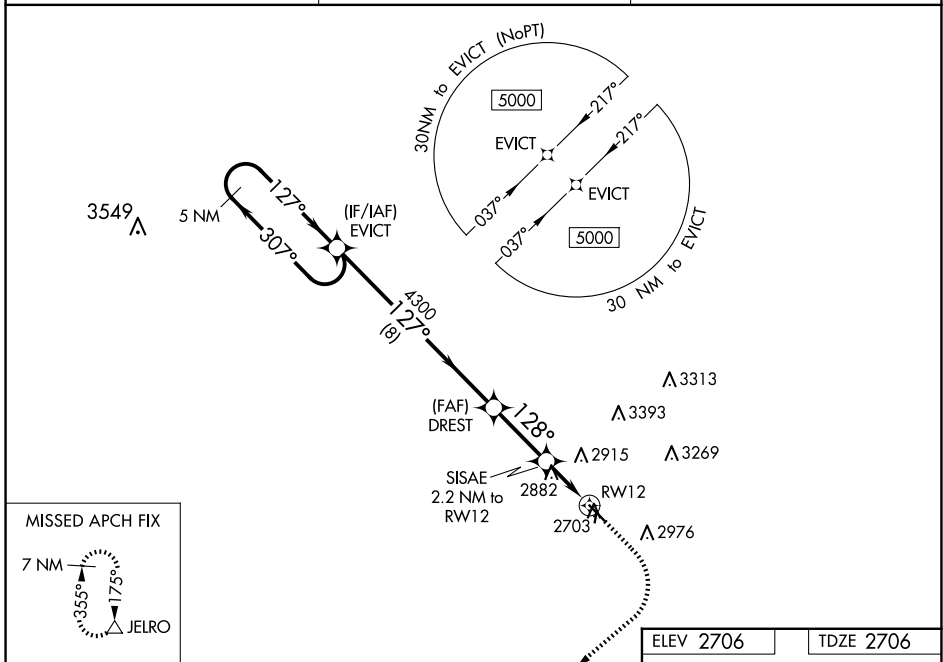

WAAS CH 90140 W12A	APP CRS 128°	Rwy Idg TDZE Apt Elev	4652 2706 2706
--	------------------------	-----------------------------	---

RNAV (GPS) RWY 12

HETTINGER/JB LINDQUIST RGNL (HEI)

⚠ For uncompensated Baro-VNAV systems, LNAV/VNAV NA below -20°C (-4°F) or above 54°C (130°F). DME/DME RNP-0.3 NA. Circling NA northeast of Rwy 12-30. Circling NA to Rwys 17 and 35.

MISSED APPROACH: Climb to 3200, then climbing right turn to 9000 direct JELRO and hold, continue climb-in-hold to 9000.

ASOS 119.925	MINNEAPOLIS CENTER 124.25 236.825	UNICOM 122.8 (CTAF)
------------------------	---	-------------------------------

ELEV 2706	TDZE 2706
-----------	-----------

CATEGORY	A	B	C	D
LPV DA		2956-1	250 (300-1)	
LNAV/VNAV DA		3168-1½	462 (500-1½)	
LNAV MDA	3140-1	434 (500-1)	3140-1¼	434 (500-1¼)
C CIRCLING	3180-1 474 (500-1)	3240-1 534 (600-1)	3240-1½ 534 (600-1½)	3460-2½ 754 (800-2½)