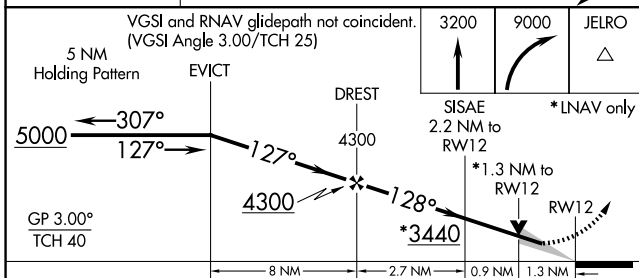

WAAS CH 90140 W12A	APP CRS 128°	Rwy Idg TDZE Apt Elev	4652 2706 2706
--	------------------------	-----------------------------	---

RNAV (GPS) RWY 12

HETTINGER/JB LINDQUIST RGNL (HEI)

⚠ For uncompensated Baro-VNAV systems, LNAV/VNAV NA below -20°C (-4°F) or above 54°C (130°F). DME/DME RNP-0.3 NA. Circling NA northeast of Rwy 12-30. Circling NA to Rwys 17 and 35.

MISSED APPROACH: Climb to 3200, then climbing right turn to 9000 direct JELRO and hold, continue climb-in-hold to 9000.

ASOS 119.925	MINNEAPOLIS CENTER 124.25 236.825	UNICOM 122.8 (CTAF)
------------------------	---	-------------------------------