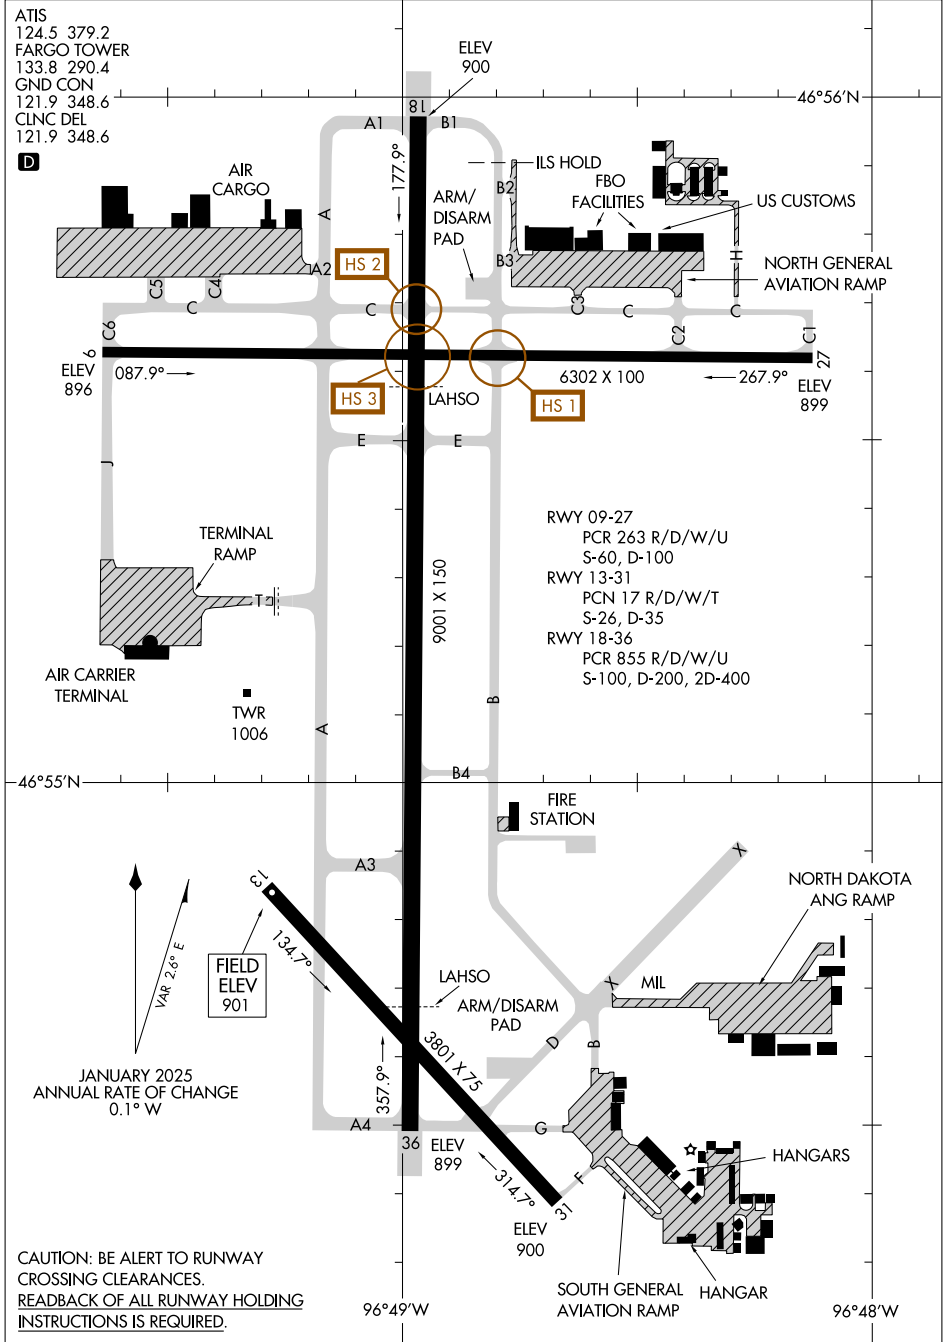

# AIRPORT DIAGRAM

HECTOR INTL (F.A.R.)  
FARGO, NORTH DAKOTA

AL-144 (FAA)

# AIRPORT DIAGRAM

25107

FARGO, NORTH DAKOTA  
HECTOR INTL (F.A.R.)