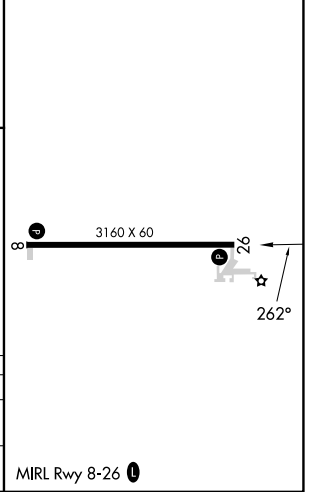

ELEV 1117	TDZE 1117