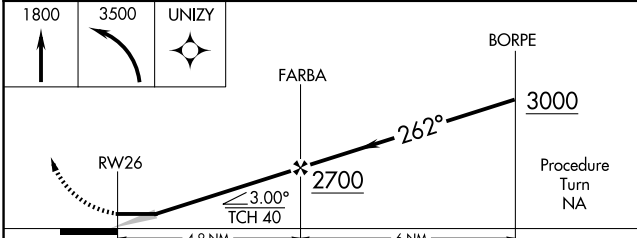

APP CRS	Rwy Idg	3160
262°	TDZE	1117
	Apt Elev	1117

RNAV (GPS) RWY 26

NORTHWOOD MUNI/VINCE FLD (4V4)

RNP APCH - GPS.	MISSED APPROACH: Climb to 1800 then climbing left turn to 3500 direct UNIZY WP and hold.
Use Grand Forks Intl altimeter setting. NA	
GRAND FORKS APP CON★ 118.1 318.1	UNICOM 122.8 (CTAF) 0