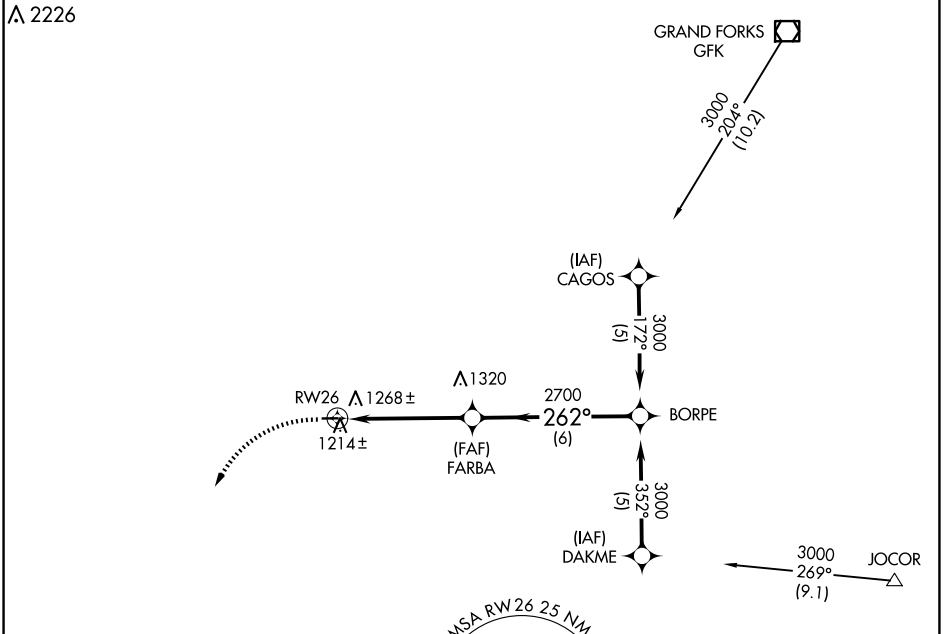

APP CRS	Rwy Idg	3160
262°	TDZE	1117
	Apt Elev	1117

RNAV (GPS) RWY 26

NORTHWOOD MUNI/VINCE FLD (4V4)

RNP APCH - GPS.	MISSED APPROACH: Climb to 1800 then climbing left turn to 3500 direct UNIZY WP and hold.
Use Grand Forks Intl altimeter setting. NA	
GRAND FORKS APP CON★ 118.1 318.1	UNICOM 122.8 (CTAF) 0

ELEV 1117	TDZE 1117
-----------	-----------

CATEGORY	A	B	C	D
RNAV MDA	1660-1	543 (600-1)	NA	
CIRCLING	1720-1	603 (700-1)	NA	

MIRL Rwy 8-26 0

NC-1, 07 AUG 2025 to 04 SEP 2025

NC-1, 07 AUG 2025 to 04 SEP 2025