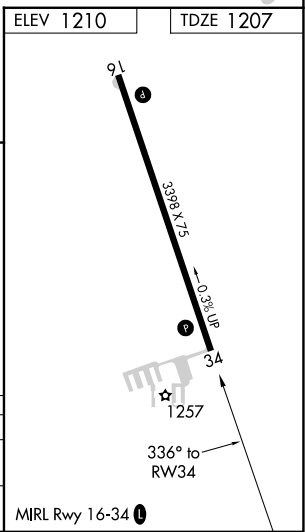

APP CRS 336°	Rwy Idg TDZE Apt Elev	3398 1207 1210
------------------------	-----------------------------	---

RNAV (GPS) RWY 34

HAWLEY MUNI (Ø4Y)

<p>NA</p> <p>DME/DME RNP-0.3 NA. Use Fargo, ND allimeter setting.</p>	<p>MISSED APPROACH: Climb to 2700 direct NOCIK and left turn via 232° track to FAR VOR/DME and hold.</p>
<p>FARGO APP CON 120.4 377.15</p>	<p>UNICOM 122.8 (CTAF)</p>

NC-1, 15 MAY 2025 to 12 JUN 2025

NC-1, 15 MAY 2025 to 12 JUN 2025

2700	NOCIK	232° tr	FAR	FEKKY
CATEGORY	A	B	C	D
RNAV MDA	1700-1	493 (500-1)	1700-1¼ 493 (500-1¼)	NA
CIRCLING	1760-1	550 (600-1)	1980-2¼ 770 (800-2¼)	NA