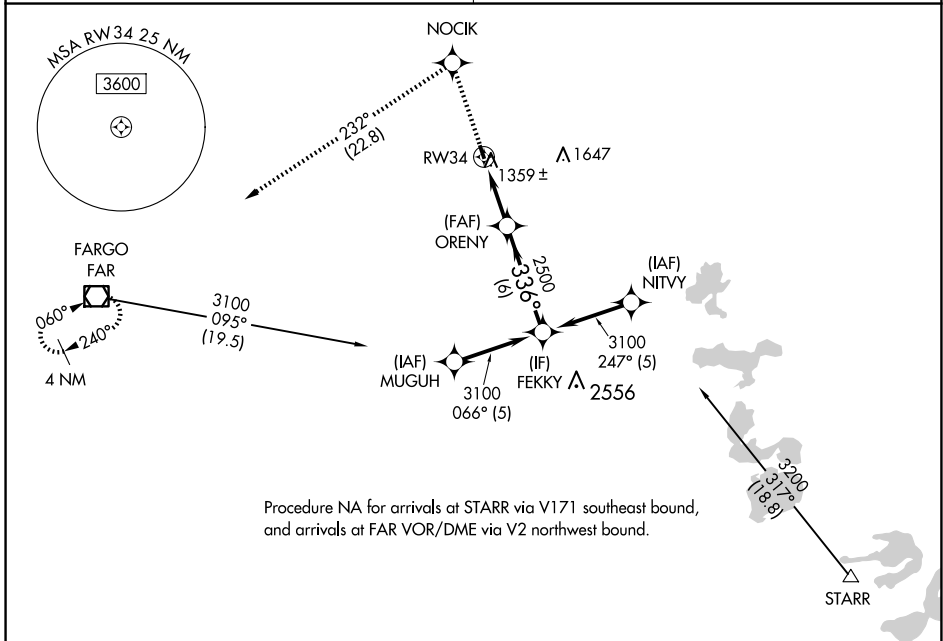

APP CRS 336°	Rwy Idg TDZE Apt Elev	3398 1207 1210
------------------------	-----------------------------	---

RNAV (GPS) RWY 34

HAWLEY MUNI (Ø4Y)

<p>NA</p> <p>DME/DME RNP-0.3 NA. Use Fargo, ND allimeter setting.</p>	<p>MISSED APPROACH: Climb to 2700 direct NOCIK and left turn via 232° track to FAR VOR/DME and hold.</p>
<p>FARGO APP CON 120.4 377.15</p>	<p>UNICOM 122.8 (CTAF)</p>

NC-1, 15 MAY 2025 to 12 JUN 2025

NC-1, 15 MAY 2025 to 12 JUN 2025

2700	NOCIK	232° tr	FAR	FEKKY
CATEGORY	A	B	C	D
RNAV MDA	1700-1	493 (500-1)	1700-1¼ 493 (500-1¼)	NA
CIRCLING	1760-1	550 (600-1)	1980-2¼ 770 (800-2¼)	NA