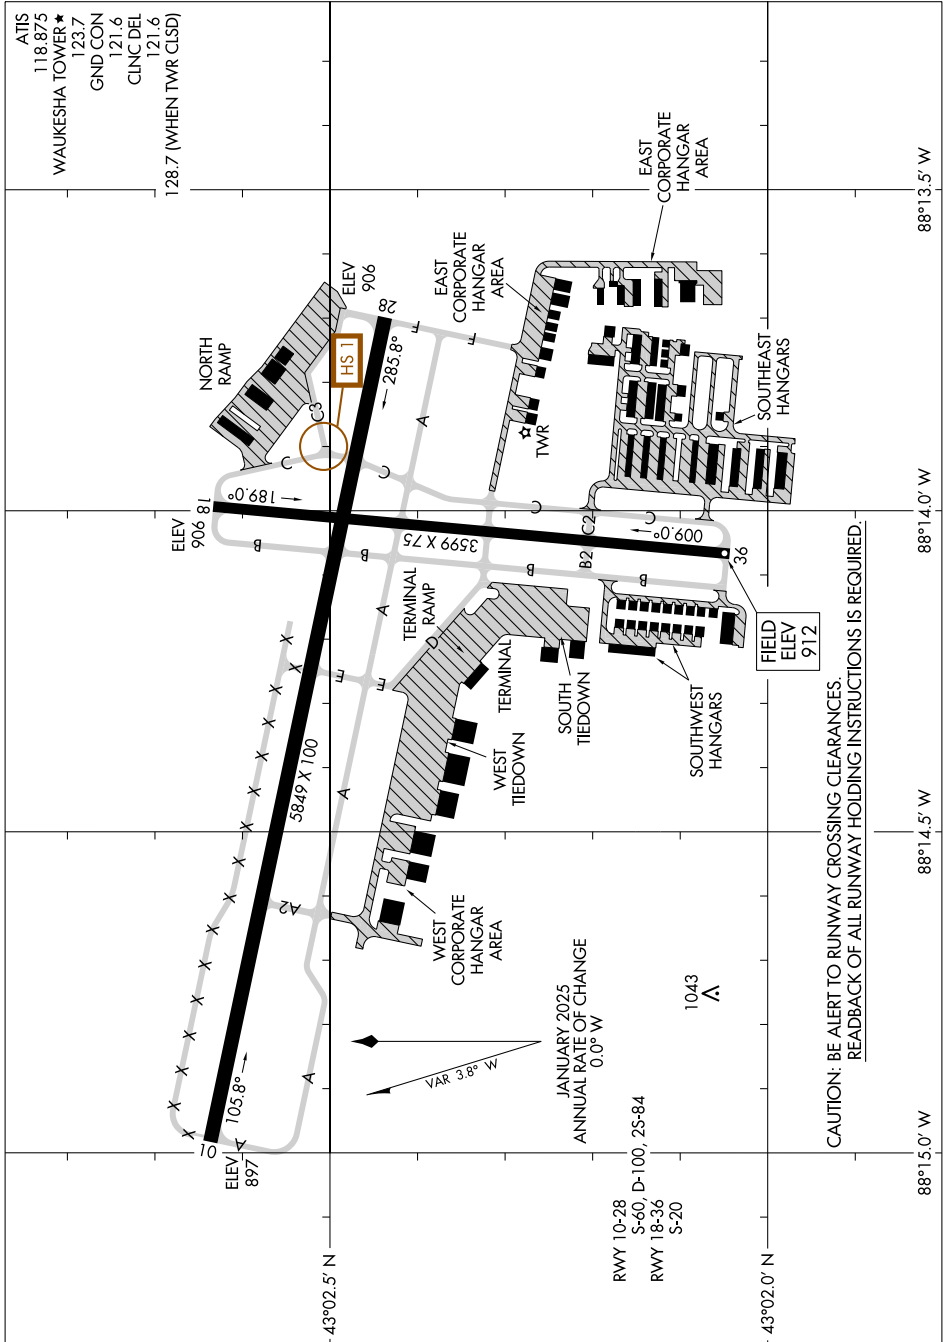

# AIRPORT DIAGRAM

AL-5078 (FAA)

WAUKESHA COUNTY (UES)  
WAUKESHA, WISCONSIN

EC-3, 15 MAY 2025 to 12 JUN 2025

EC-3, 15 MAY 2025 to 12 JUN 2025

# AIRPORT DIAGRAM

WAUKESHA, WISCONSIN  
WAUKESHA COUNTY (UES)