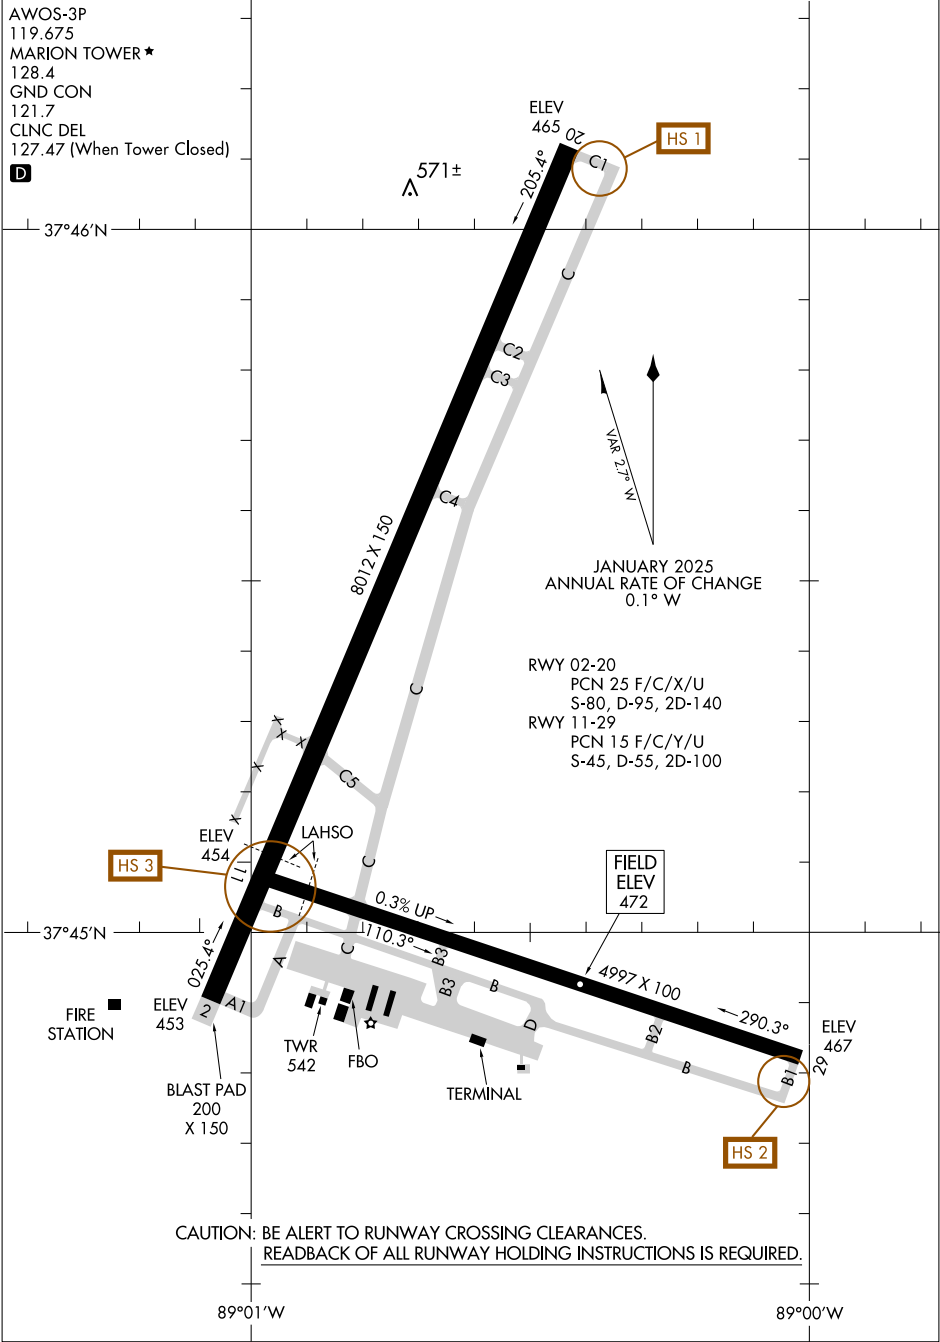

# AIRPORT DIAGRAM

VETERANS AIRPORT OF SOUTHERN ILLINOIS (MWA)  
AL-5215 (FAA)  
MARION, ILLINOIS

AWOS-3P  
119.675  
MARION TOWER ★  
128.4  
GND CON  
121.7  
CLNC DEL  
127.47 (When Tower Closed)

37°46'N

37°45'N

89°01'W

89°00'W

CAUTION: BE ALERT TO RUNWAY CROSSING CLEARANCES.  
READEBACK OF ALL RUNWAY HOLDING INSTRUCTIONS IS REQUIRED.

EC-3, 15 MAY 2025 to 12 JUN 2025

EC-3, 15 MAY 2025 to 12 JUN 2025

# AIRPORT DIAGRAM

VETERANS AIRPORT OF SOUTHERN ILLINOIS (MWA)  
MARION, ILLINOIS

25107