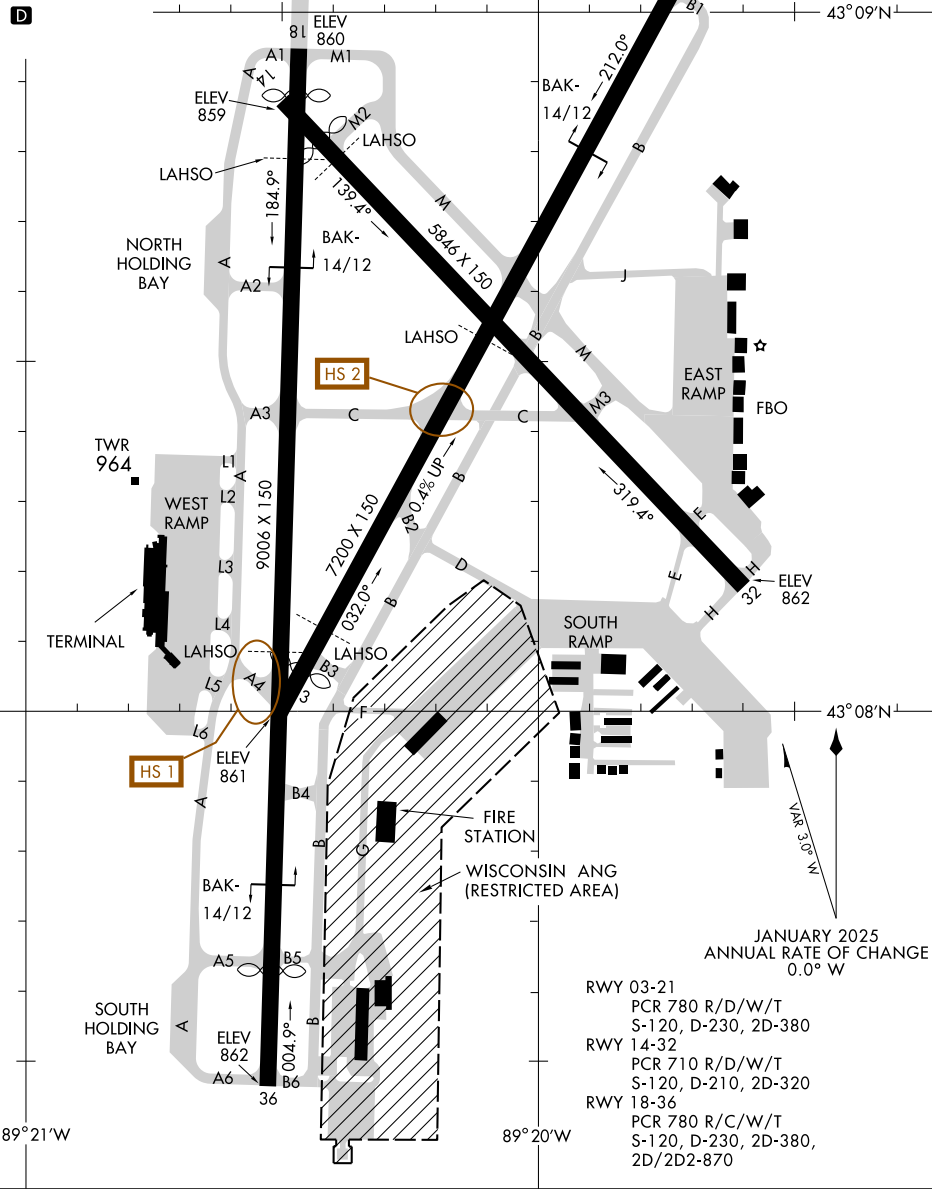

# AIRPORT DIAGRAM

DANE COUNTY RGNL/TRUAX FLD (MSN)

AL-245 (FAA)

MADISON, WISCONSIN

ATIS  
 124.65 278.3  
 MADISON TOWER\*  
 119.3 257.8  
 GND CON  
 121.9 348.6  
 CLNC DEL  
 121.625

CAUTION: BE ALERT TO RUNWAY CROSSING CLEARANCES.  
 READBACK OF ALL RUNWAY HOLDING INSTRUCTIONS IS REQUIRED.

EC-3, 15 MAY 2025 to 12 JUN 2025

EC-3, 15 MAY 2025 to 12 JUN 2025

# AIRPORT DIAGRAM

25107

DANE COUNTY RGNL/TRUAX FLD (MSN)

MADISON, WISCONSIN