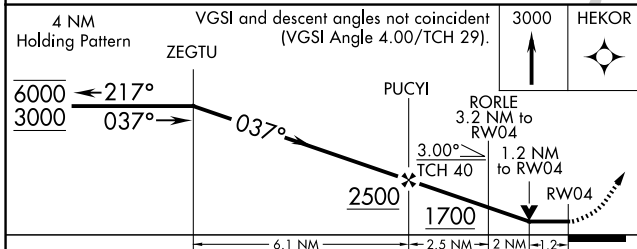

WAAS CH 82622 W04A	APP CRS 037°	Rwy Idg TDZE 654 Apt Elev 656	5199
--	------------------------	---	-------------

RNAV (GPS) RWY 4

LA CROSSE RGNL (LSE)

RNP APCH.		LA CROSSE TOWER ★		GND CON	UNICOM
⚠ Circling Rwy 22 NA at night. Rwy 22 helicopter visibility reduction below 3/4 SM NA. ❄ -22°C		118.45 (CTAF) 0 251.075		121.8	122.95
ATIS 124.95	MINNEAPOLIS CENTER 128.6 363.0				

ELEV 656	D	TDZE 654
----------	---	----------

CATEGORY	A	B	C	D
LP MDA	1200-1	546 (600-1)	1200-1½	546 (600-1½)
LNAV MDA	1620-1¼ 966 (1000-1¼)	1620-1½ 966 (1000-1½)	1620-3	966 (1000-3)
CIRCLING	1620-1¼ 964 (1000-1¼)	1620-1½ 964 (1000-1½)	1760-3 1104 (1200-3)	1820-3 1164 (1200-3)