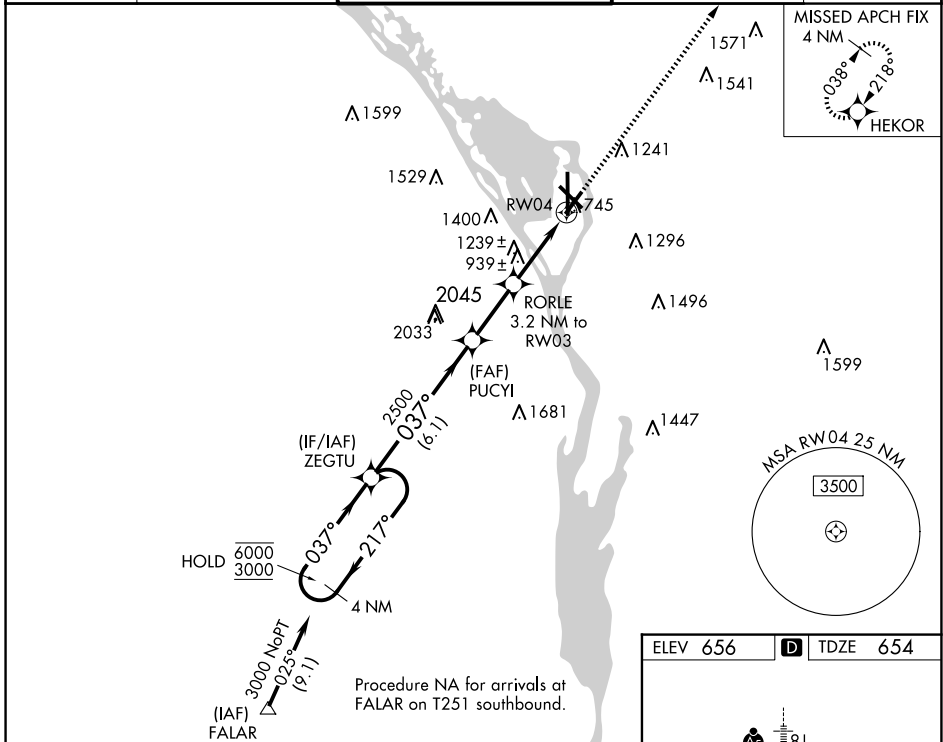

WAAS CH 82622 W04A	APP CRS 037°	Rwy Idg TDZE 654 Apt Elev 656	5199
--	------------------------	---	-------------

RNAV (GPS) RWY 4

LA CROSSE RGNL (LSE)

RNP APCH.		LA CROSSE TOWER ★		GND CON	UNICOM
⚠ Circling Rwy 22 NA at night. Rwy 22 helicopter visibility reduction below 3/4 SM NA. ❄ -22°C		118.45 (CTAF) 0 251.075		121.8	122.95
ATIS 124.95	MINNEAPOLIS CENTER 128.6 363.0				

ELEV 656	D	TDZE 654
----------	---	----------

CATEGORY	A	B	C	D
LP MDA	1200-1	546 (600-1)	1200-1½	546 (600-1½)
LNAV MDA	1620-1¼ 966 (1000-1¼)	1620-1½ 966 (1000-1½)	1620-3	966 (1000-3)
CIRCLING	1620-1¼ 964 (1000-1¼)	1620-1½ 964 (1000-1½)	1760-3 1104 (1200-3)	1820-3 1164 (1200-3)

EC-3, 07 AUG 2025 to 04 SEP 2025

EC-3, 07 AUG 2025 to 04 SEP 2025