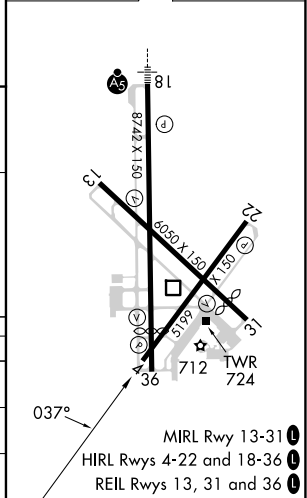

WAAS CH 82622 W04A	APP CRS 037°	Rwy Idg TDZE 654 Apt Elev 656	5199
--	------------------------	---	-------------

RNAV (GPS) RWY 4

LA CROSSE RGNL (LSE)

RNP APCH.		LA CROSSE TOWER ★		GND CON	UNICOM
⚠ Circling Rwy 22 NA at night. Rwy 22 helicopter visibility reduction below 3/4 SM NA. ❄ -22°C		118.45 (CTAF) 0 251.075		121.8	122.95
ATIS 124.95	MINNEAPOLIS CENTER 128.6 363.0				

ELEV 656	D	TDZE 654
----------	---	----------

CATEGORY	A	B	C	D
LP MDA	1200-1	546 (600-1)	1200-1½	546 (600-1½)
LNAV MDA	1620-1¼ 966 (1000-1¼)	1620-1½ 966 (1000-1½)	1620-3	966 (1000-3)
CIRCLING	1620-1¼ 964 (1000-1¼)	1620-1½ 964 (1000-1½)	1760-3 1104 (1200-3)	1820-3 1164 (1200-3)