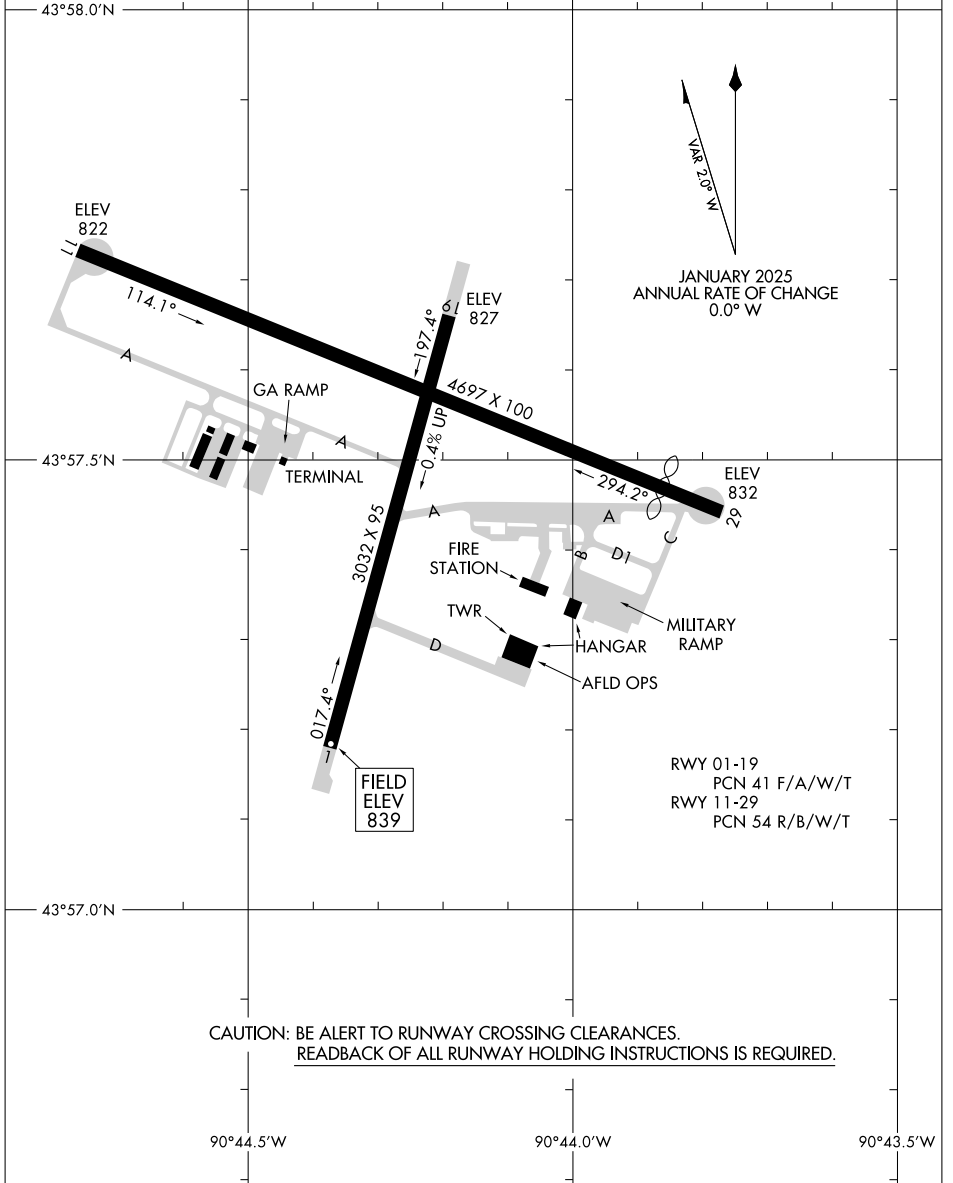

AIRPORT DIAGRAM

ASOS
119.775
SPARTA/MC COY TOWER *
124.6 254.375
GND CON
123.625

EC-3, 15 MAY 2025 to 12 JUN 2025

EC-3, 15 MAY 2025 to 12 JUN 2025

AIRPORT DIAGRAM