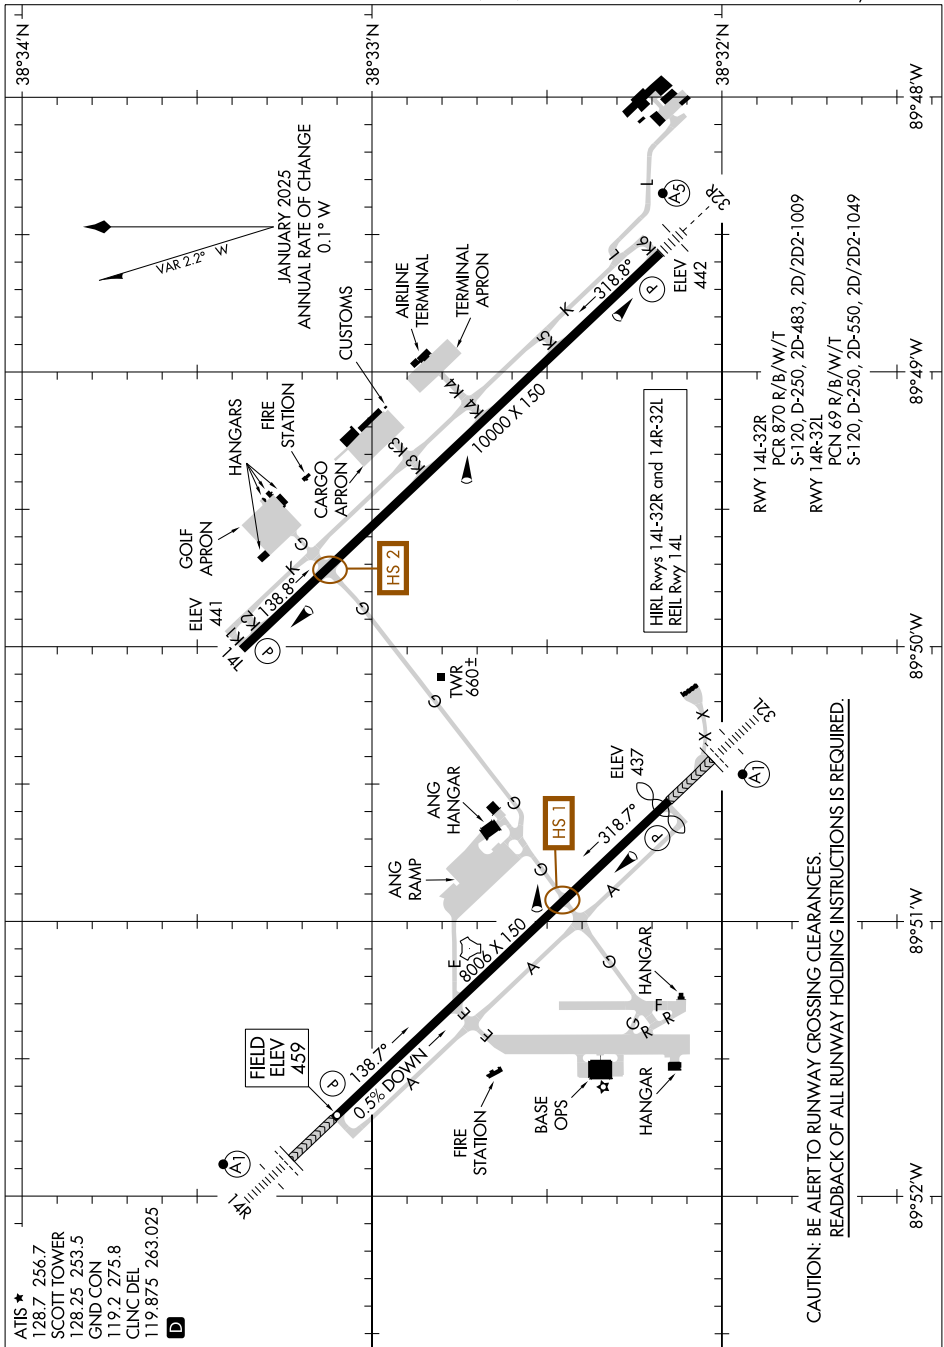

AIRPORT DIAGRAM

SCOTT AFB/MIDAMERICA ST LOUIS (BLV)
AL-46 (FAA) BELLEVILLE, ILLINOIS

EC-3, 15 MAY 2025 to 12 JUN 2025

ATIS ★
 128.7 256.7
 SCOTT TOWER
 128.25 253.5
 GND CON
 119.2 275.8
 CLNC DEL
 119.875 263.025
 D

AIRPORT DIAGRAM

BELLEVILLE, ILLINOIS
SCOTT AFB/MIDAMERICA ST LOUIS (BLV)

EC-3, 15 MAY 2025 to 12 JUN 2025

CAUTION: BE ALERT TO RUNWAY CROSSING CLEARANCES.
READBACK OF ALL RUNWAY HOLDING INSTRUCTIONS IS REQUIRED.