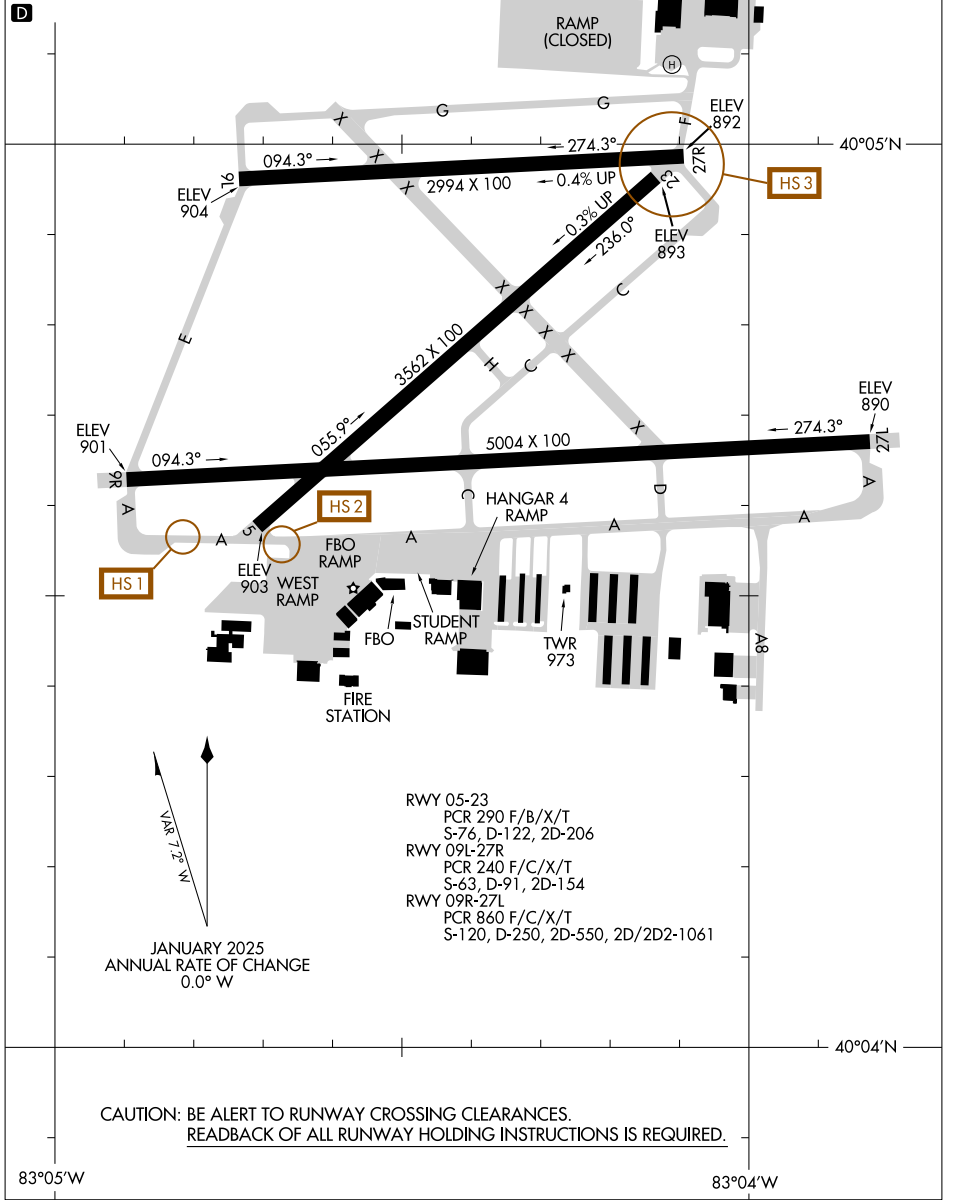

AIRPORT DIAGRAM

AL-5387 (FAA)

OHIO STATE UNIVERSITY (OSU)
COLUMBUS, OHIO

ATIS 121.35
 STATE TOWER ★ 118.8 254.325
 GND CON 121.7
 CLNC DEL 121.7

FIELD ELEV 906

EC-2, 15 MAY 2025 to 12 JUN 2025

EC-2, 15 MAY 2025 to 12 JUN 2025