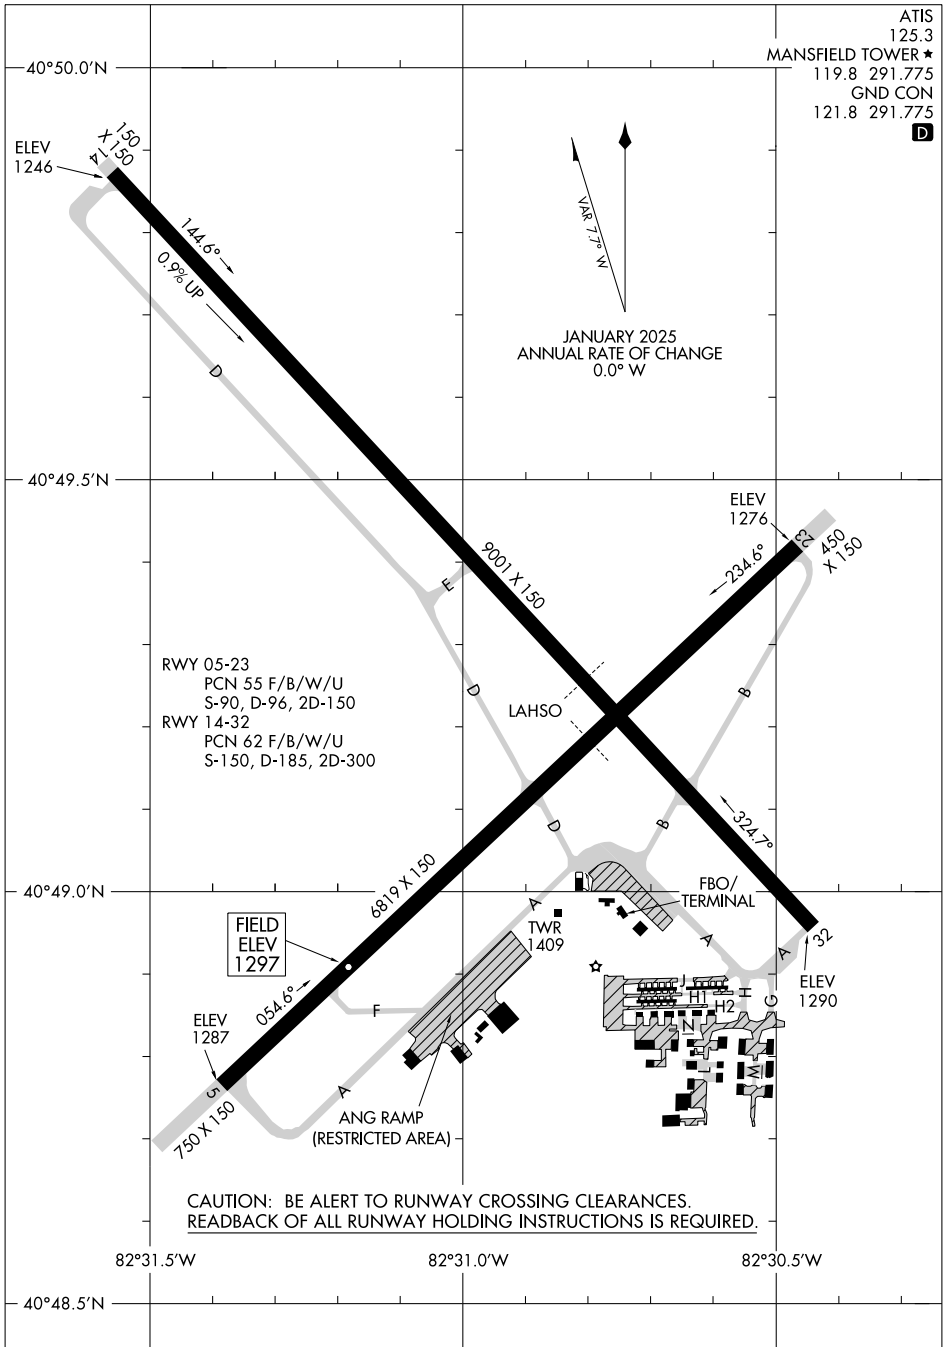

25107

AIRPORT DIAGRAM

AL-860 (FAA)

MANSFIELD LAHM RGNL (MFD)
MANSFIELD, OHIO

ATIS 125.3
 MANSFIELD TOWER ★ 119.8 291.775
 GND CON 121.8 291.775

EC-2, 15 MAY 2025 to 12 JUN 2025

EC-2, 15 MAY 2025 to 12 JUN 2025

AIRPORT DIAGRAM

25107

MANSFIELD, OHIO
MANSFIELD LAHM RGNL (MFD)