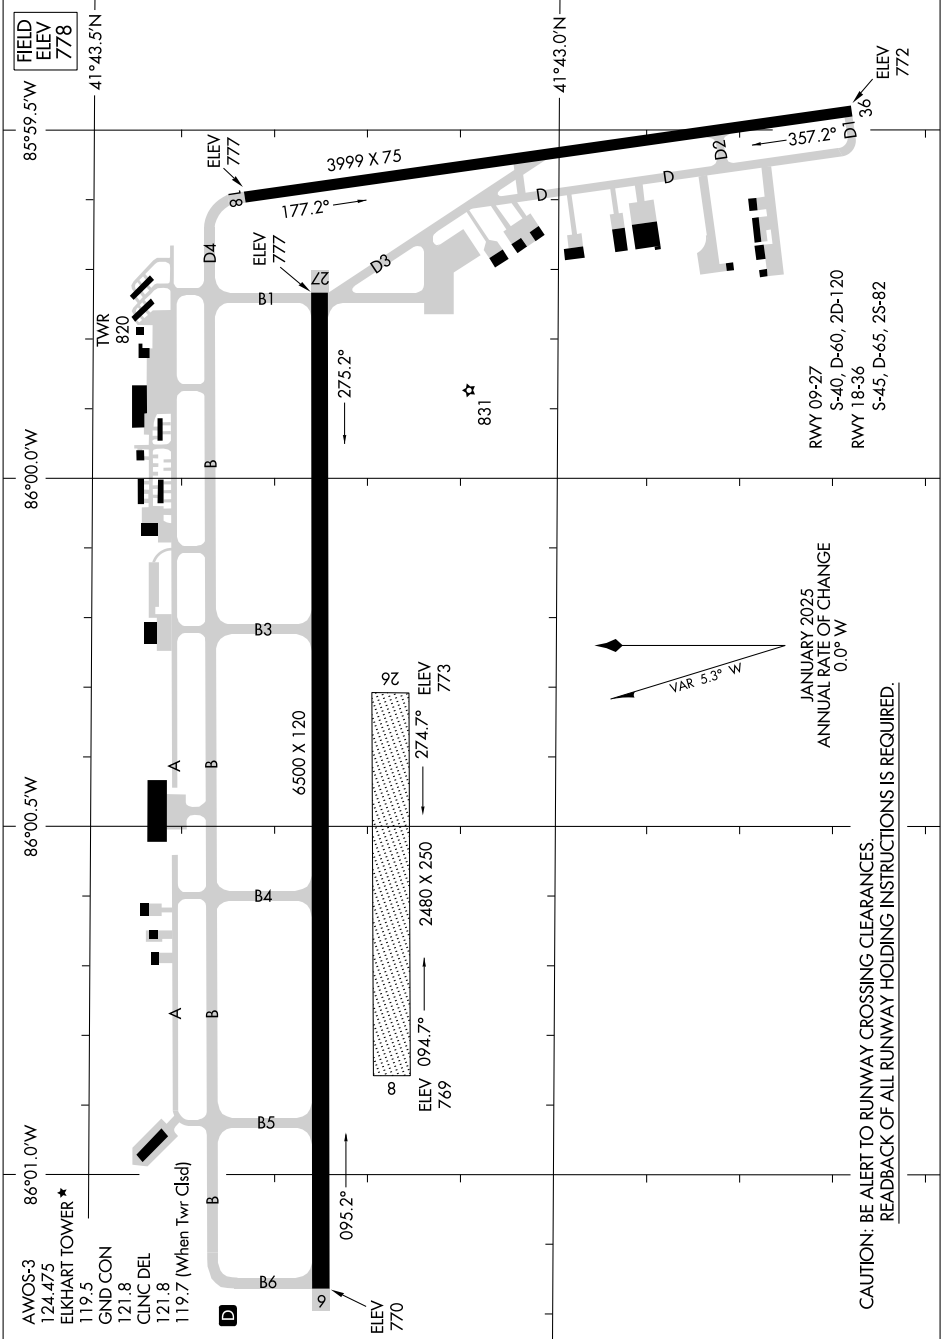

# AIRPORT DIAGRAM

AL-5287 (FAA)

ELKHART MUNI (EKM)  
ELKHART, INDIANA

EC-2, 15 MAY 2025 to 12 JUN 2025

EC-2, 15 MAY 2025 to 12 JUN 2025

# AIRPORT DIAGRAM

ELKHART, INDIANA  
ELKHART MUNI (EKM)